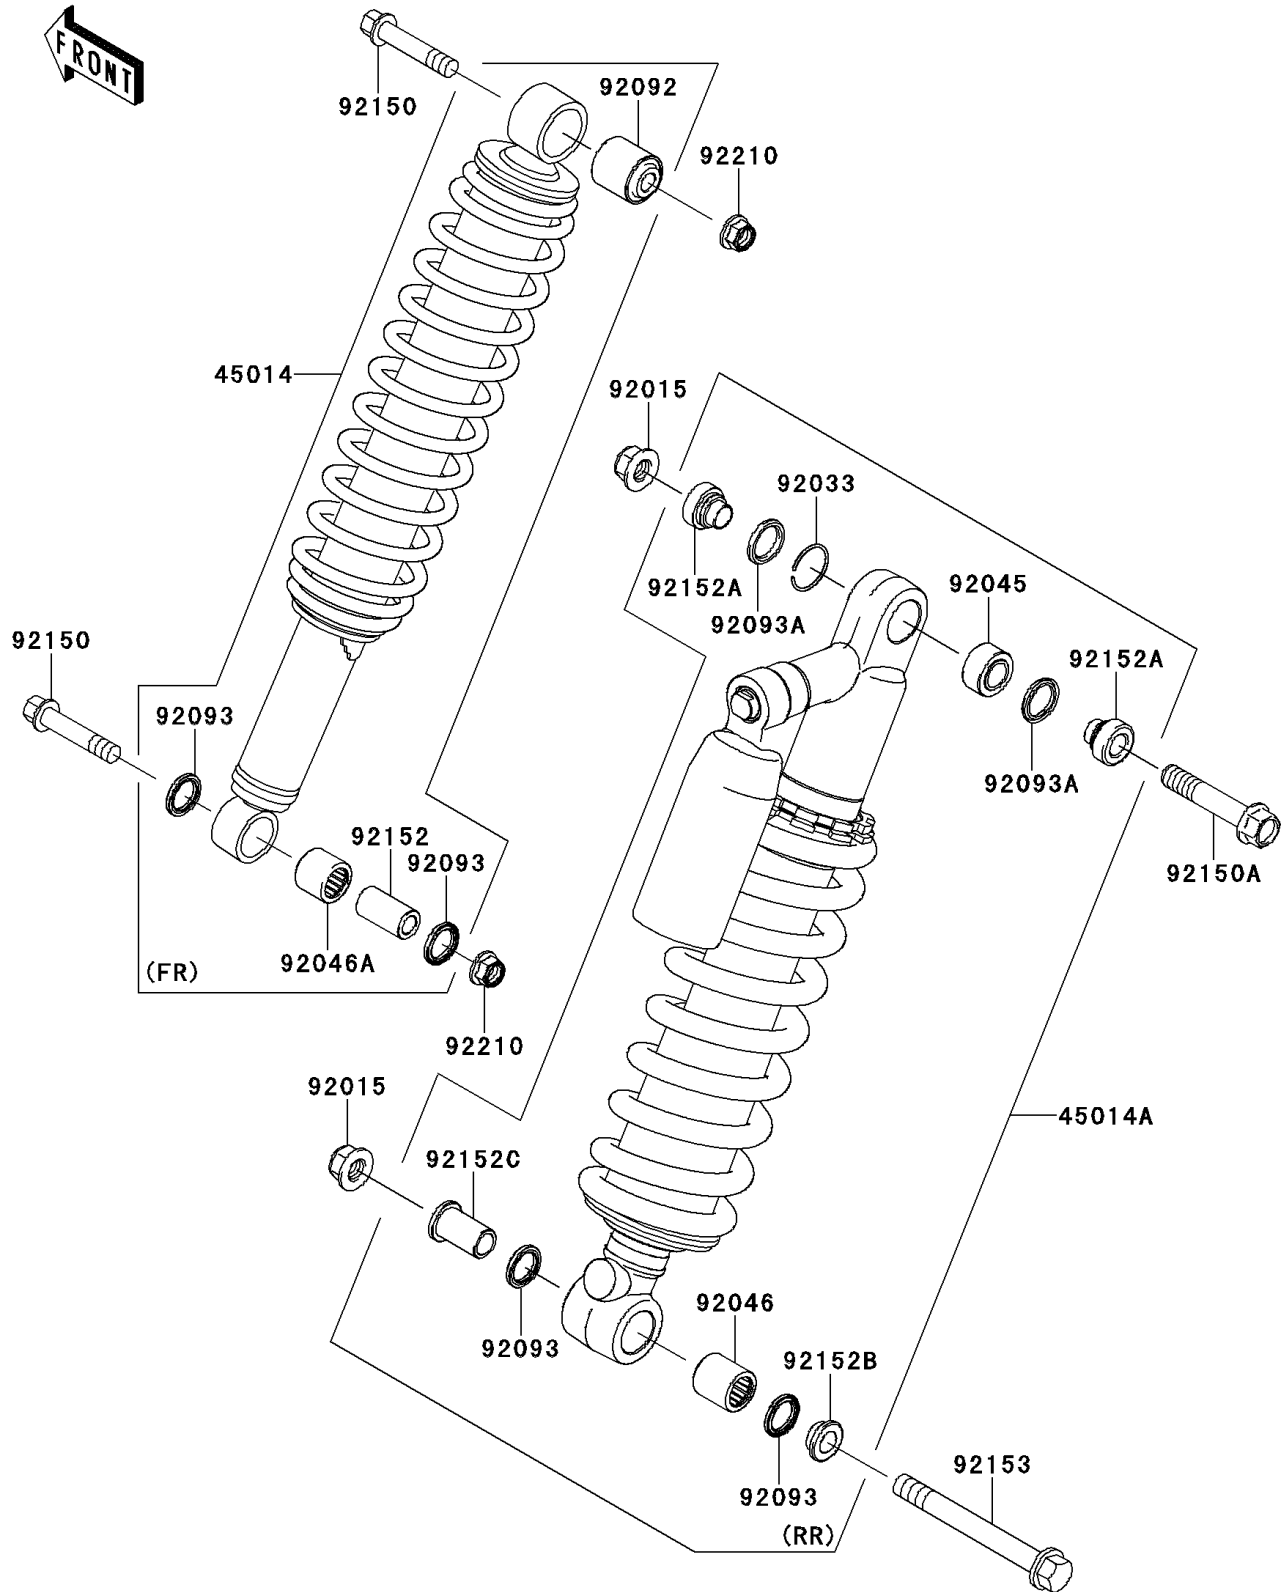

2010 Teryx® 750 FI 4x4 LE PARTS DIAGRAM

Shock Absorber(s)

F2280

2010 Teryx® 750 FI 4x4 LE PARTS LIST

Shock Absorber(s)

ITEM NAME	PART NUMBER	QUANTITY
SHOCKABSORBER,FR,BLACK (Ref # 45014)	45014-0232-17D	1
SHOCKABSORBER,RR,BLACK (Ref # 45014A)	45014-0262-17D	1
NUT,LOCK,FLANGED,12MM (Ref # 92015)	92015-1433	1
RING-SNAP (Ref # 92033)	92033-0054	1
BEARING-BALL (Ref # 92045)	92045-0120	1
BEARING-NEEDLE (Ref # 92046)	92046-0031	1
BEARING-NEEDLE (Ref # 92046A)	92046-0032	1
BUSHING-RUBBER (Ref # 92092)	92092-0014	1
SEAL (Ref # 92093)	92093-0124	1
SEAL (Ref # 92093A)	92093-0125	1
BOLT,FLANGED,10X50 (Ref # 92150)	92150-1125	1
BOLT,FLANGED,12X63 (Ref # 92150A)	92150-1258	1
COLLAR (Ref # 92152)	92152-0635	1
COLLAR (Ref # 92152A)	92152-0637	1
COLLAR (Ref # 92152B)	92152-0681	1
COLLAR (Ref # 92152C)	92152-0682	1
BOLT,FRANGED,12X108 (Ref # 92153)	92153-1741	1
NUT,LOCK,FLANGED,10MM (Ref # 92210)	92210-1080	1