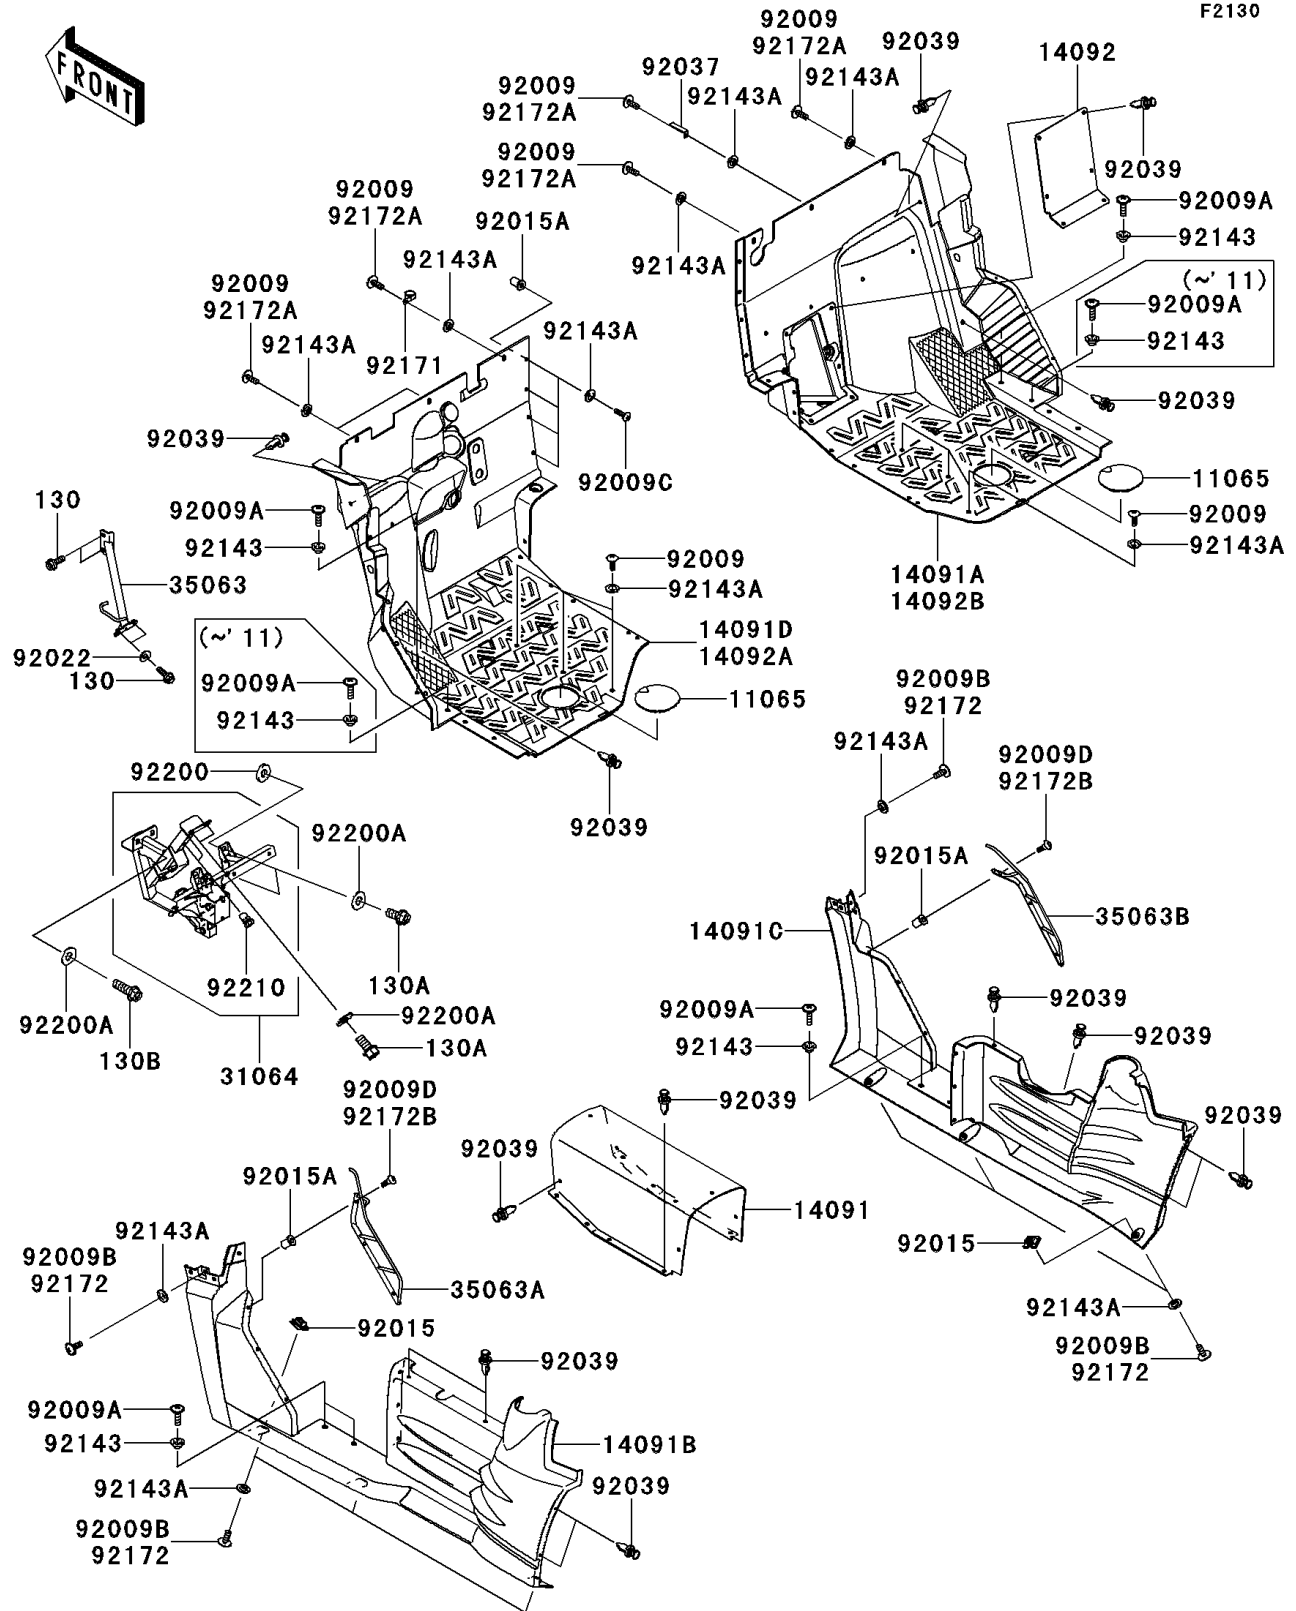

2010 Teryx® 750 FI 4x4 LE PARTS DIAGRAM

Frame Fittings(Front)

2010 Teryx® 750 FI 4x4 LE PARTS LIST

Frame Fittings(Front)

ITEM NAME	PART NUMBER	QUANTITY
BOLT-FLANGED,6X18 (Ref # 130)	130BA0618	1
BOLT-FLANGED,10X20 (Ref # 130A)	130CA1020	1
BOLT-FLANGED,10X30 (Ref # 130B)	130CB1030	1
CAP (Ref # 11065)	11065-0267	1
COVER,CENTER,F.BLACK (Ref # 14091)	14091-0696-6Z	1
COVER,FLOOR,RH (Ref # 14091A)	14091-1640	1
COVER,SIDE,LH,F.BLACK (Ref # 14091B)	14091-1686-6Z	1
COVER,SIDE,RH,F.BLACK (Ref # 14091C)	14091-1687-6Z	1
COVER,FLOOR,LH (Ref # 14091D)	14091-1755	1
COVER,RESERV. TANK,F.BLACK (Ref # 14092)	14092-0079-6Z	1
PIPE-COMP (Ref # 31064)	31064-0172	1
STAY,MASTER CYLINDER (Ref # 35063)	35063-0518	1
STAY,SIDE COVER,LH (Ref # 35063A)	35063-0544	1
STAY,SIDE COVER,RH (Ref # 35063B)	35063-0545	1
SCREW,TAPPING,6X16 (Ref # 92009)	92009-1166	1
SCREW,6X22,BLACK (Ref # 92009A)	92009-1256	1
SCREW,6X16 (Ref # 92009B)	92009-1621	1
SCREW,5X18 (Ref # 92009C)	92009-1655	1
SCREW,5X20 (Ref # 92009D)	92009-1934	1
NUT (Ref # 92015)	92015-1487	1
NUT,WELL,5MM (Ref # 92015A)	92015-1757	1
WASHER,6.2X15.0X1.2 (Ref # 92022)	92022-2373	1
CLAMP,HARNESS (Ref # 92037)	92037-1316	1
RIVET (Ref # 92039)	92039-1229	1
COLLAR (Ref # 92143)	92143-1057	1
COLLAR (Ref # 92143A)	92143-1087	1
CLAMP (Ref # 92171)	92171-1279	1
WASHER,10X22X3.2 (Ref # 92200)	92200-0121	1
WASHER,10.3X23X1.6 (Ref # 92200A)	92200-2009	1

2010 Teryx® 750 FI 4x4 LE PARTS LIST

Frame Fittings(Front)

ITEM NAME	PART NUMBER	QUANTITY
NUT,POP,6MM,L=15 (Ref # 92210)	92210-1397	1