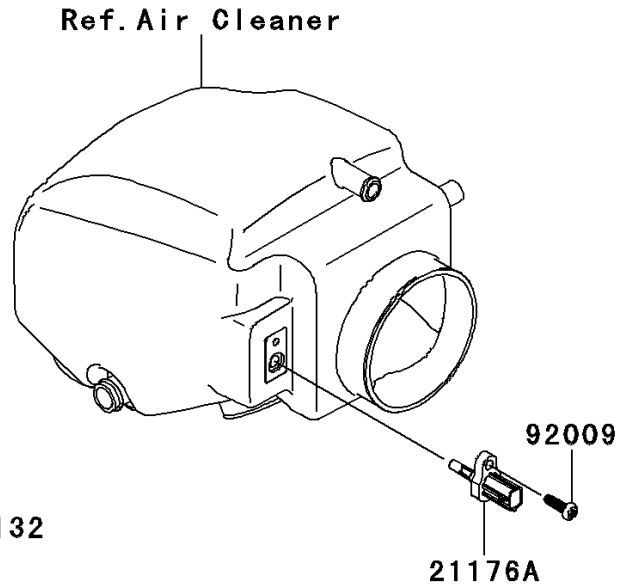

2010 Teryx® 750 FI 4x4 LE PARTS DIAGRAM

Fuel Injection

E1530

2010 Teryx® 750 FI 4x4 LE PARTS LIST

Fuel Injection

ITEM NAME	PART NUMBER	QUANTITY
BOLT-FLANGED-SMALL,6X20 (Ref # 132)	132BD0620	1
CONTROL UNIT-ELECTRONIC (Ref # 21175)	21175-0287	1
SENSOR,WATER TEMP (Ref # 21176)	21176-0009	1
SENSOR,AIR TEMPERATURE (Ref # 21176A)	21176-0048	1
SENSOR,VEHICLE-DOWN (Ref # 21176B)	21176-0066	1
RELAY-ASSY (Ref # 27002)	27002-1062	1
SCREW,TAPPING,5X16 (Ref # 92009)	92009-1984	1
RING-O,9.5X1.9 (Ref # 92055)	92055-0016	1