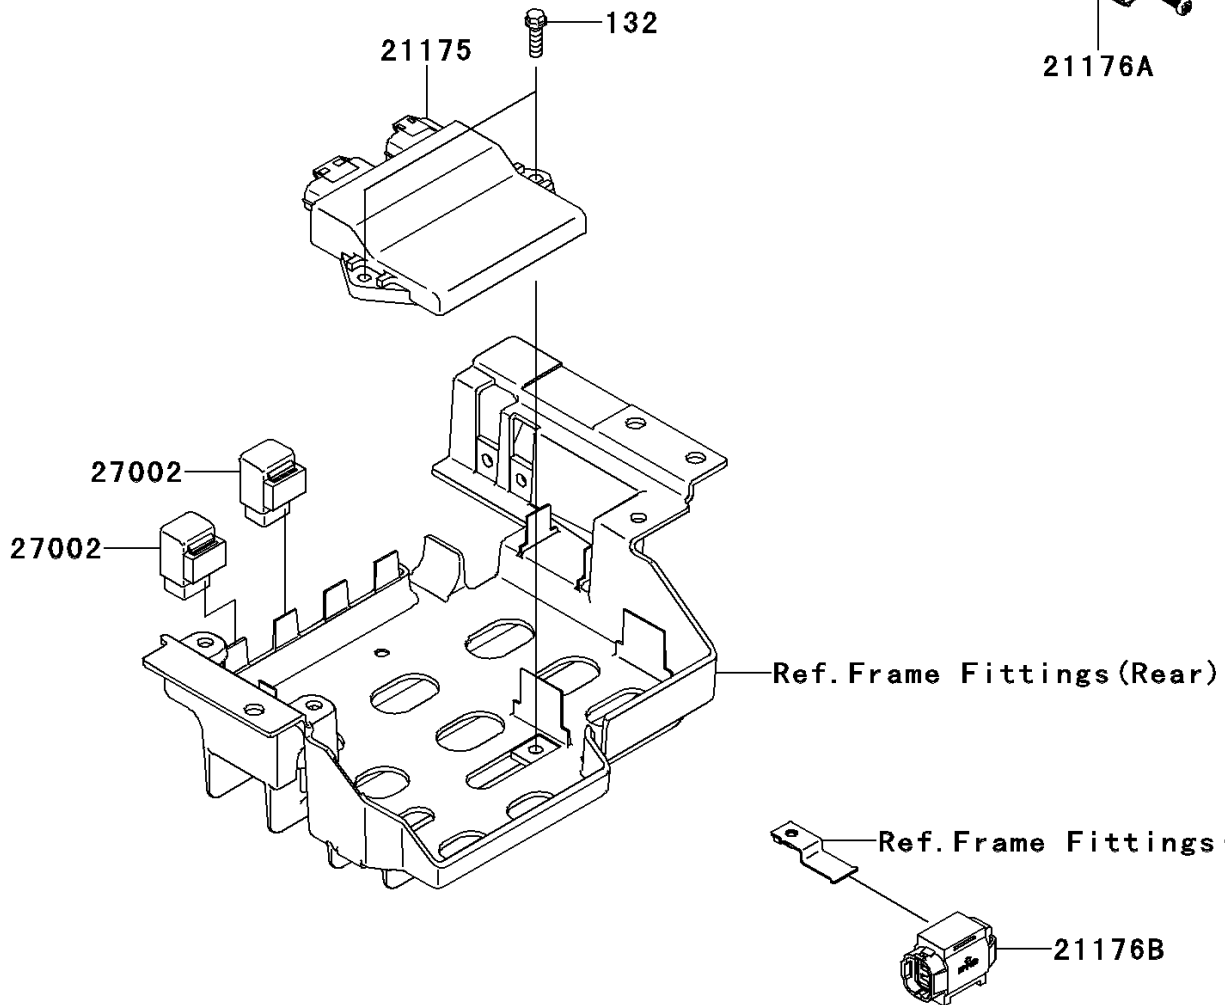

2010 Teryx® 750 FI 4x4 LE PARTS DIAGRAM

Fuel Injection

E1530

2010 Teryx® 750 FI 4x4 LE PARTS LIST

Fuel Injection

ITEM NAME	PART NUMBER	QUANTITY
BOLT-FLANGED-SMALL,6X20 (Ref # 132)	132BD0620	1
CONTROL UNIT-ELECTRONIC (Ref # 21175)	21175-0287	1
SENSOR,WATER TEMP (Ref # 21176)	21176-0009	1
SENSOR,AIR TEMPERATURE (Ref # 21176A)	21176-0048	1
SENSOR,VEHICLE-DOWN (Ref # 21176B)	21176-0066	1
RELAY-ASSY (Ref # 27002)	27002-1062	1
SCREW,TAPPING,5X16 (Ref # 92009)	92009-1984	1
RING-O,9.5X1.9 (Ref # 92055)	92055-0016	1