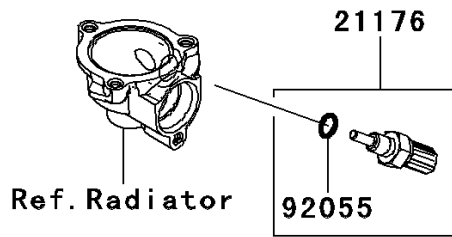

2010 Teryx® 750 FI 4x4 LE PARTS DIAGRAM

Fuel Injection

E1530

2010 Teryx® 750 FI 4x4 LE PARTS LIST

Fuel Injection

ITEM NAME	PART NUMBER	QUANTITY
BOLT-FLANGED-SMALL,6X20 (Ref # 132)	132BD0620	1
CONTROL UNIT-ELECTRONIC (Ref # 21175)	21175-0287	1
SENSOR,WATER TEMP (Ref # 21176)	21176-0009	1
SENSOR,AIR TEMPERATURE (Ref # 21176A)	21176-0048	1
SENSOR,VEHICLE-DOWN (Ref # 21176B)	21176-0066	1
RELAY-ASSY (Ref # 27002)	27002-1062	1
SCREW,TAPPING,5X16 (Ref # 92009)	92009-1984	1
RING-O,9.5X1.9 (Ref # 92055)	92055-0016	1