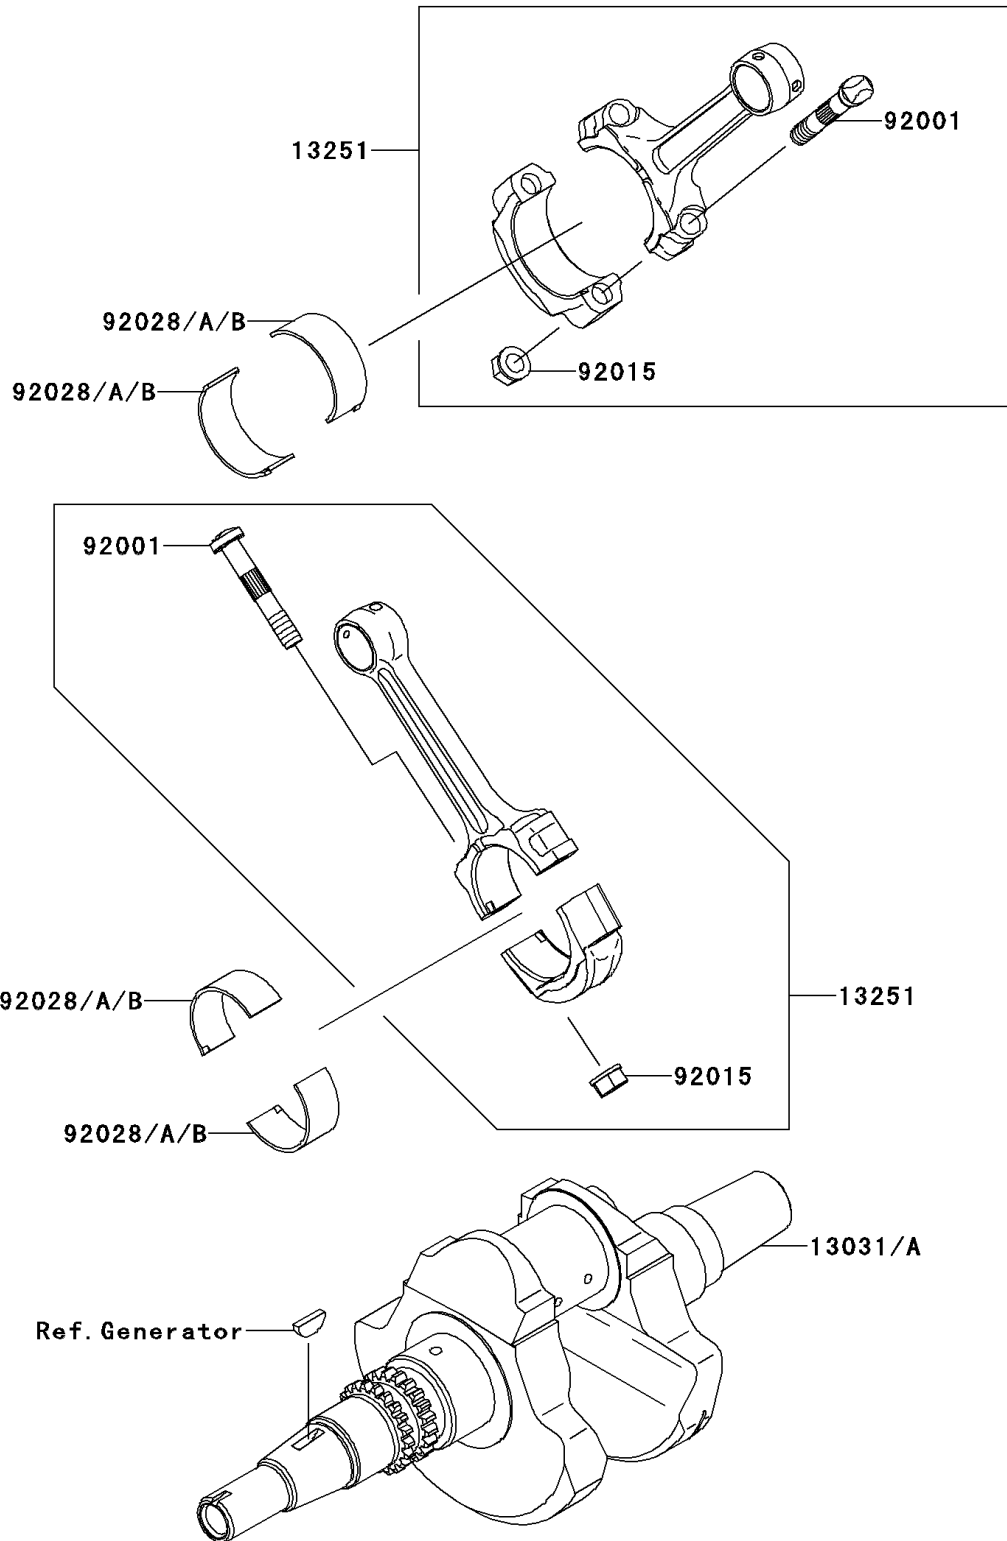

2010 Teryx® 750 FI 4x4 LE PARTS DIAGRAM

Crankshaft

E1321

2010 Teryx® 750 FI 4x4 LE PARTS LIST

Crankshaft

ITEM NAME	PART NUMBER	QUANTITY
CRANKSHAFT-COMP (Ref # 13031A)	13031-0079	1
ROD-ASSY-CONNECTING (Ref # 13251)	13251-1143	1
BOLT,CONNECTING ROD (Ref # 92001)	92001-1980	1
NUT,FLANGED,8MM (Ref # 92015)	92015-1311	1
BUSHING,CONNECTING ROD,GREEN (Ref # 92028)	92028-1961	1
BUSHING,CONNECTING ROD,YELLOW (Ref # 92028A)	92028-1962	1
BUSHING,CONNECTING ROD,BROWN (Ref # 92028B)	92028-1963	1