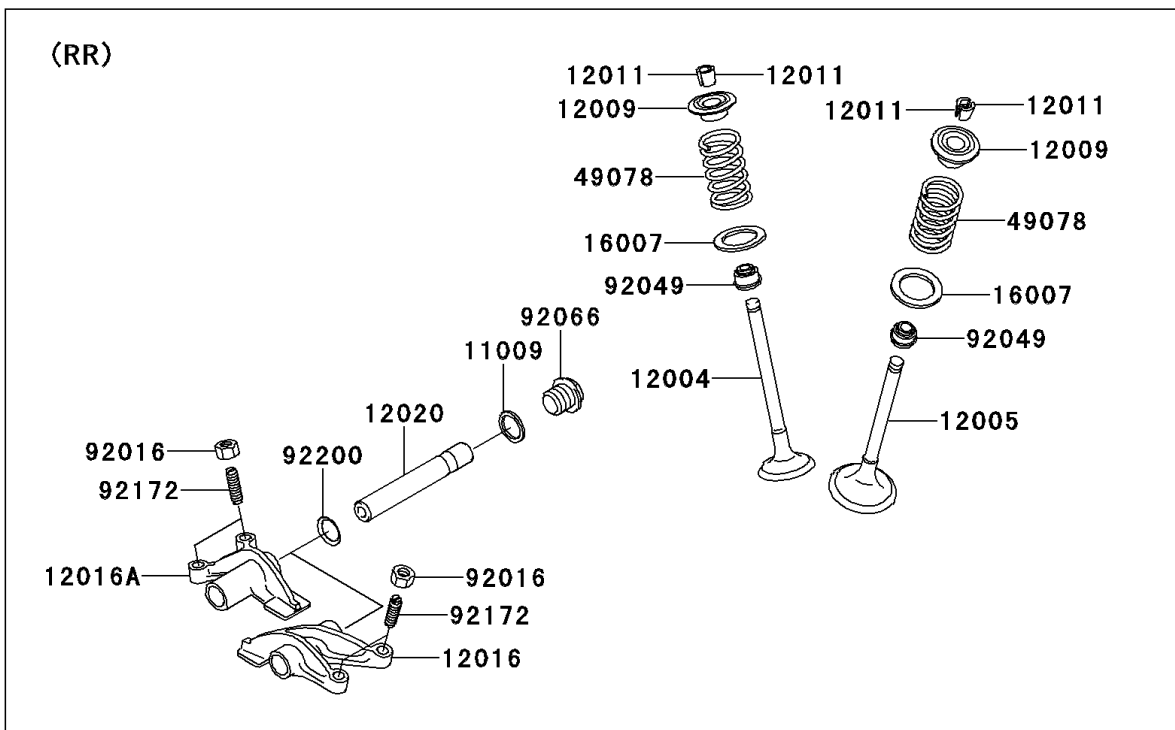

2010 Teryx® 750 FI 4x4 LE PARTS DIAGRAM

Valve(s)

E1210

2010 Teryx® 750 FI 4x4 LE PARTS LIST

Valve(s)

ITEM NAME	PART NUMBER	QUANTITY
GASKET,14X18X1.5 (Ref # 11009)	11009-1430	1
VALVE-INTAKE (Ref # 12004)	12004-0007	1
VALVE-EXHAUST (Ref # 12005)	12005-0047	1
RETAINER-VALVE SPRING (Ref # 12009)	12009-1056	1
COLLET (Ref # 12011)	12011-1051	1
ARM-ROCKER,EXHAUST (Ref # 12016)	12016-1128	1
ARM-ROCKER,INTAKE (Ref # 12016A)	12016-1129	1
SHAFT-ROCKER (Ref # 12020)	12020-0004	1
SEAT-SPRING,17.5X23.8X0.5 (Ref # 16007)	16007-1178	1
SPRING-ENGINE VALVE (Ref # 49078)	49078-0014	1
NUT,6MM (Ref # 92016)	92016-061	1
SEAL-OIL,VSB58.558 (Ref # 92049)	92049-1218	1
PLUG,DRAIN (Ref # 92066)	92066-2196	1
SCREW,6MM (Ref # 92172)	92172-0737	1
WASHER,13X17X0.3 (Ref # 92200)	92200-1508	1