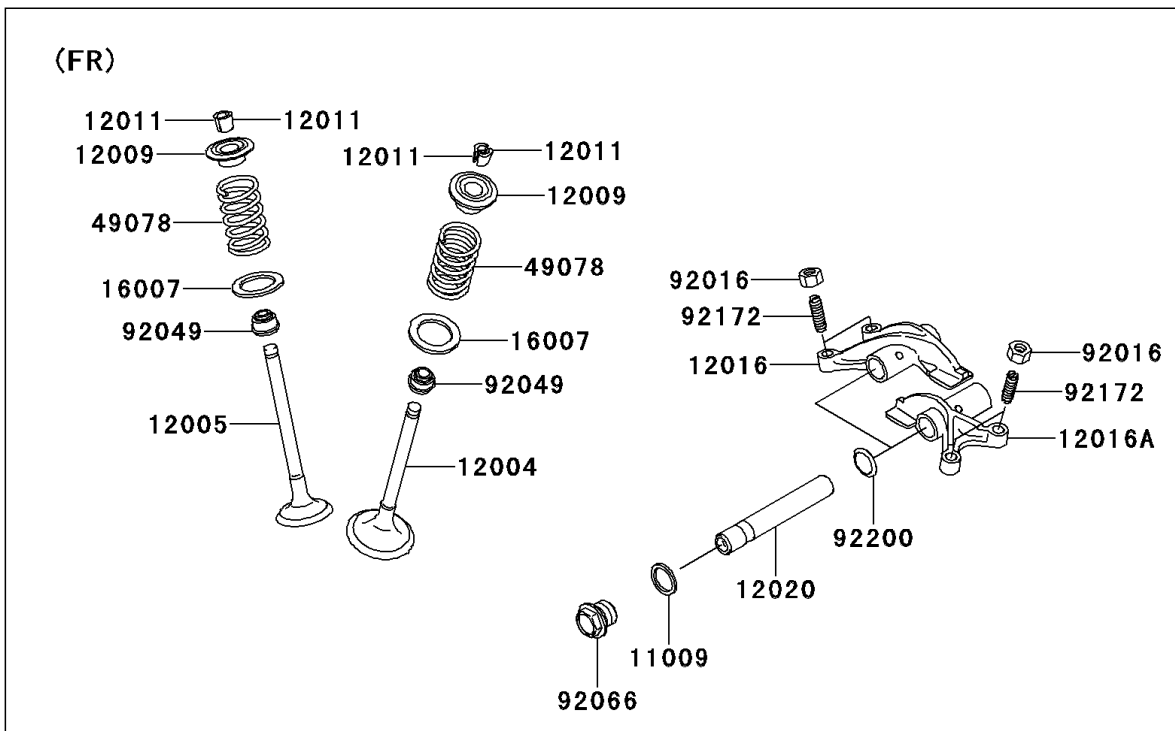

2010 Teryx® 750 FI 4x4 LE PARTS DIAGRAM

Valve(s)

E1210

2010 Teryx® 750 FI 4x4 LE PARTS LIST

Valve(s)

ITEM NAME	PART NUMBER	QUANTITY
GASKET,14X18X1.5 (Ref # 11009)	11009-1430	1
VALVE-INTAKE (Ref # 12004)	12004-0007	1
VALVE-EXHAUST (Ref # 12005)	12005-0047	1
RETAINER-VALVE SPRING (Ref # 12009)	12009-1056	1
COLLET (Ref # 12011)	12011-1051	1
ARM-ROCKER,EXHAUST (Ref # 12016)	12016-1128	1
ARM-ROCKER,INTAKE (Ref # 12016A)	12016-1129	1
SHAFT-ROCKER (Ref # 12020)	12020-0004	1
SEAT-SPRING,17.5X23.8X0.5 (Ref # 16007)	16007-1178	1
SPRING-ENGINE VALVE (Ref # 49078)	49078-0014	1
NUT,6MM (Ref # 92016)	92016-061	1
SEAL-OIL,VSB58.558 (Ref # 92049)	92049-1218	1
PLUG,DRAIN (Ref # 92066)	92066-2196	1
SCREW,6MM (Ref # 92172)	92172-0737	1
WASHER,13X17X0.3 (Ref # 92200)	92200-1508	1