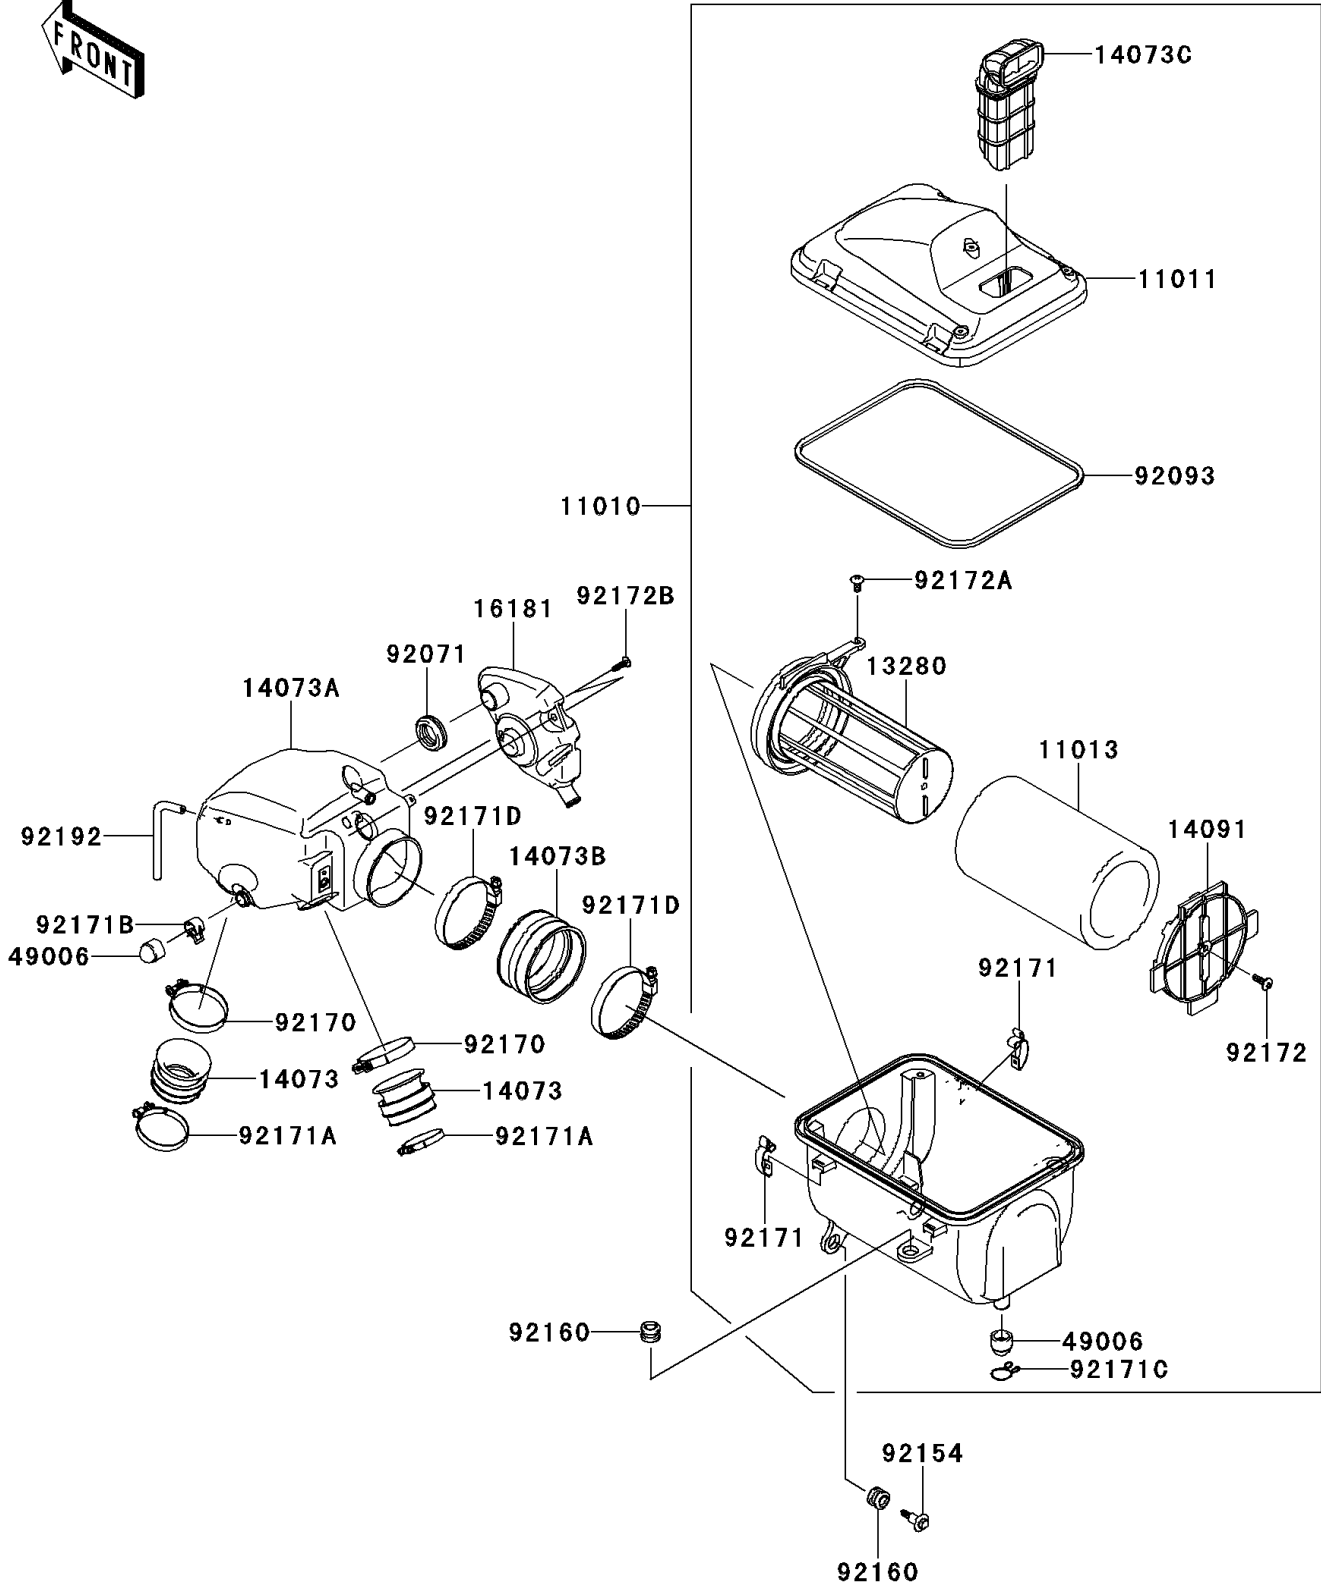

## 2010 Teryx® 750 FI 4x4 LE PARTS DIAGRAM

Air Cleaner

E1130

## 2010 Teryx® 750 FI 4x4 LE PARTS LIST

Air Cleaner

ITEM NAME	PART NUMBER	QUANTITY
FILTER-ASSY-AIR (Ref # 11010)	11010-0184	1
CASE-AIR FILTER,UPP (Ref # 11011)	11011-0140	1
ELEMENT-AIR FILTER (Ref # 11013)	11013-0018	1
HOLDER (Ref # 13280)	13280-0267	1
DUCT (Ref # 14073)	14073-0160	1
DUCT,A/C-THROBO (Ref # 14073A)	14073-0257	1
DUCT,JOINT,A/C SIDE (Ref # 14073B)	14073-0258	1
DUCT,AIR INLET (Ref # 14073C)	14073-0261	1
COVER (Ref # 14091)	14091-0935	1
TANK-RESONATOR (Ref # 16181)	16181-0015	1
BOOT,DRAIN (Ref # 49006)	49006-3718	1
GROMMET,AIR FILTER (Ref # 92071)	92071-1013	1
SEAL (Ref # 92093)	92093-0083	1
BOLT,FLANGED,6X27.5 (Ref # 92154)	92154-0029	1
DAMPER (Ref # 92160)	92160-1594	1
CLAMP (Ref # 92170)	92170-1448	1
CLAMP (Ref # 92171)	92171-0225	1
CLAMP (Ref # 92171A)	92171-0722	1
CLAMP (Ref # 92171B)	92171-1277	1
CLAMP,BOOT (Ref # 92171C)	92171-3711	1
CLAMP (Ref # 92171D)	92171-3716	1
SCREW,6X18 (Ref # 92172)	92172-0130	1
SCREW,6X14 (Ref # 92172A)	92172-0131	1
SCREW,TAPPING,5X20 (Ref # 92172B)	92172-0444	1
TUBE,4X8X127 (Ref # 92192)	92192-0763	1