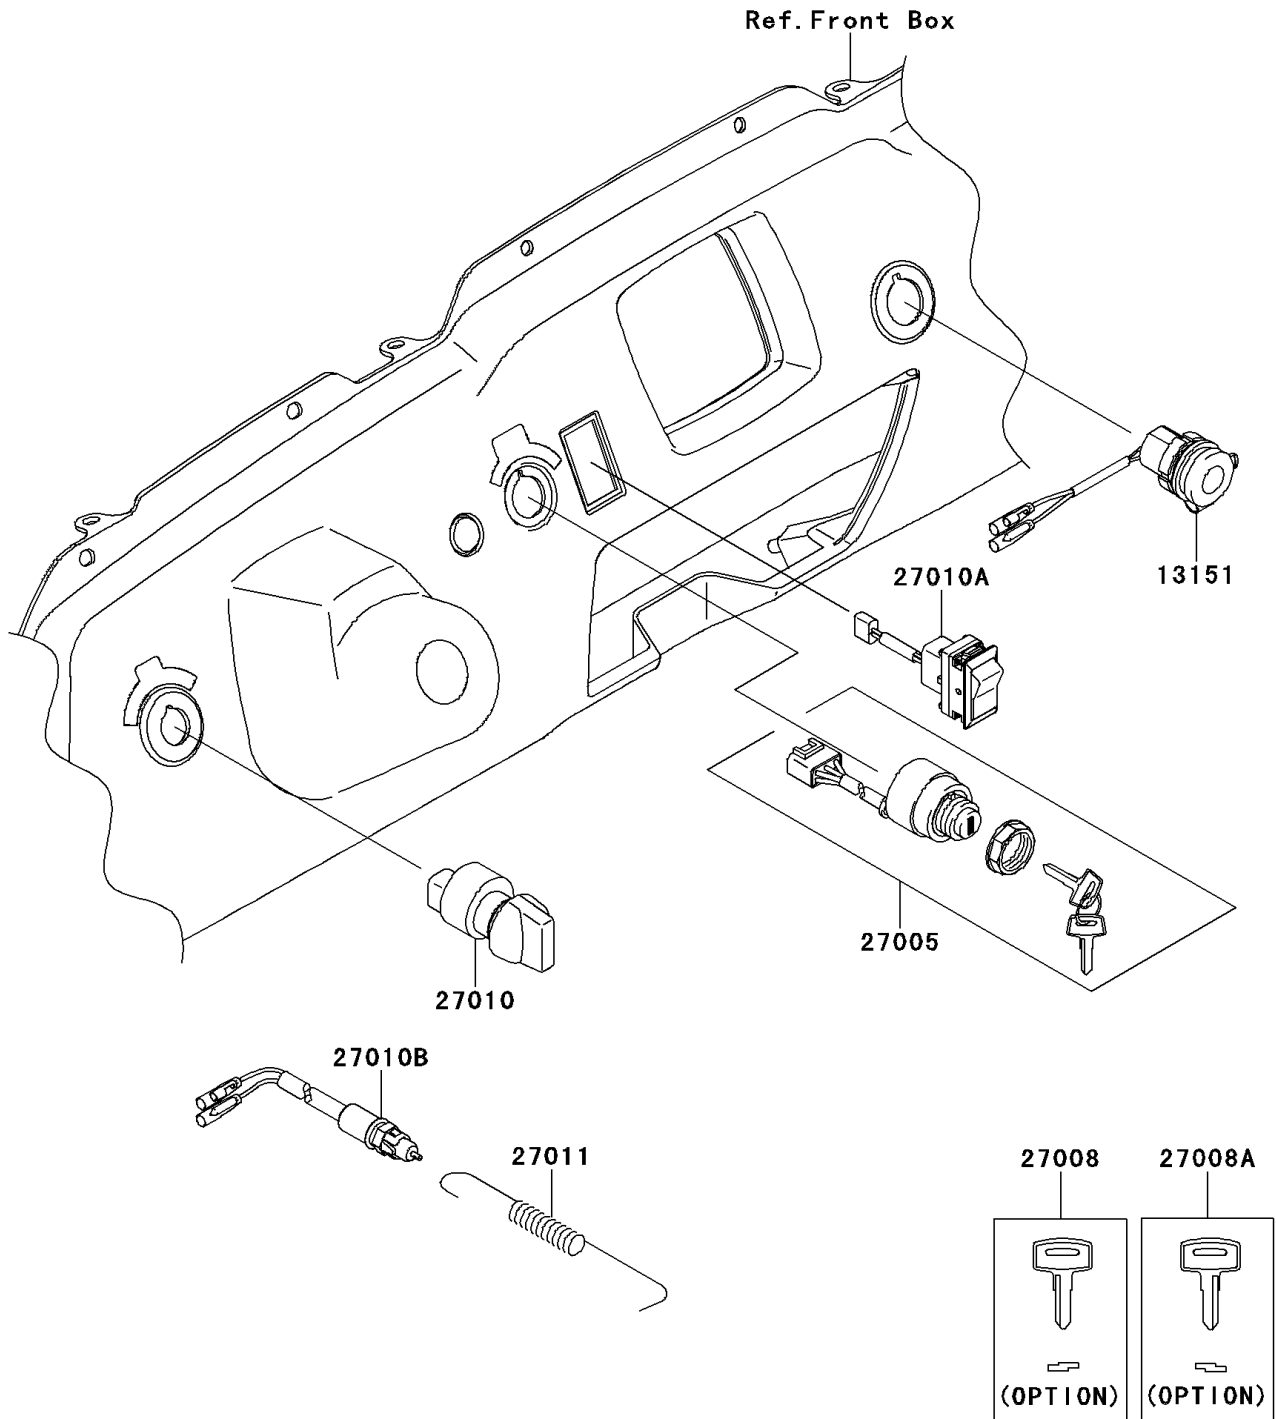

2010 Teryx® 750 FI 4x4 PARTS DIAGRAM

Ignition Switch

F2770

2010 Teryx® 750 FI 4x4 PARTS LIST

Ignition Switch

ITEM NAME	PART NUMBER	QUANTITY
SWITCH-COMP,D.C.TERMINAL (Ref # 13151)	13151-0003	1
SWITCH-ASSY-IGNITION (Ref # 27005)	27005-0036	1
KEY-LOCK,BLANK (Ref # 27008)	27008-1153	1
KEY-LOCK,BLANK (Ref # 27008A)	27008-1157	1
SWITCH,HEAD LAMP (Ref # 27010)	27010-0067	1
SWITCH,2/4WD (Ref # 27010A)	27010-0068	1
SWITCH,REAR BRAKE (Ref # 27010B)	27010-1475	1
SPRING,BRAKE LAMP SWITCH (Ref # 27011)	27011-006	1