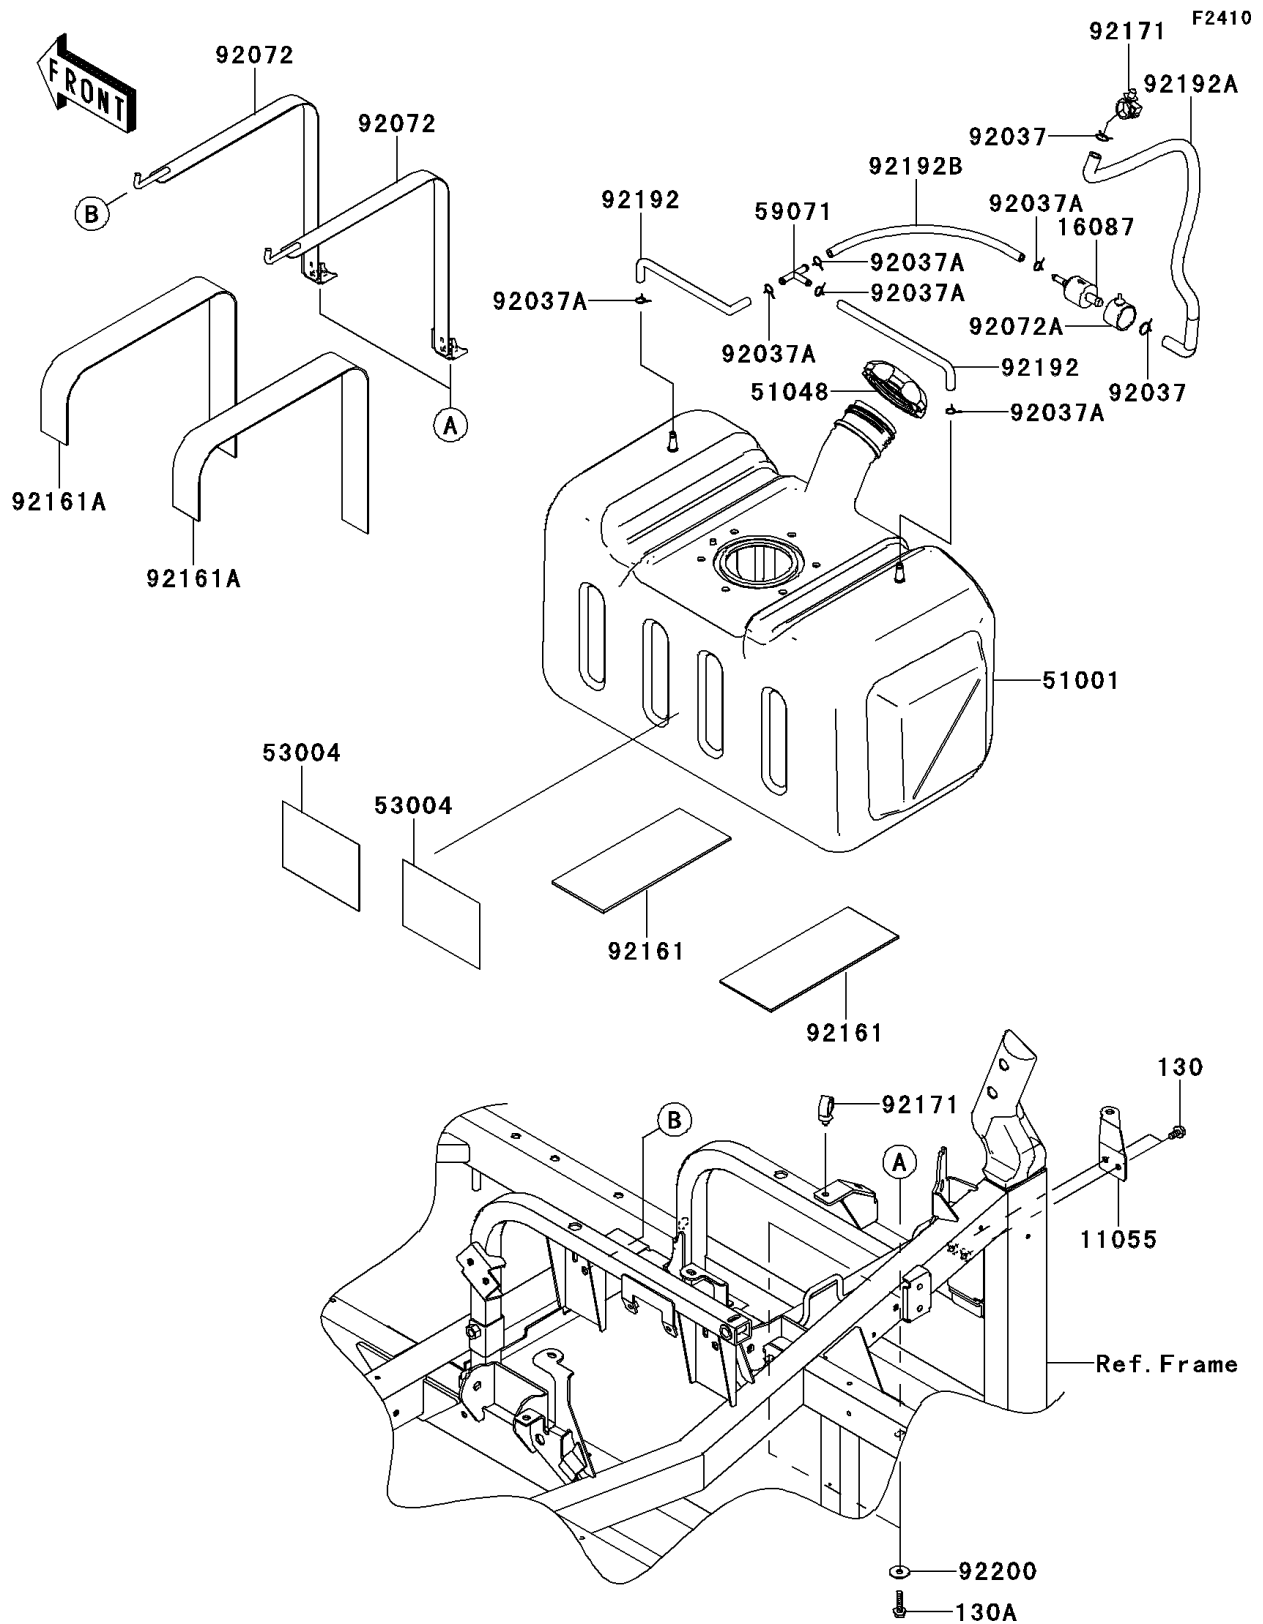

2010 Teryx® 750 FI 4x4 PARTS DIAGRAM

Fuel Tank

2010 Teryx® 750 FI 4x4 PARTS LIST

Fuel Tank

ITEM NAME	PART NUMBER	QUANTITY
BOLT-FLANGED,6X12 (Ref # 130)	130BA0612	1
BOLT-FLANGED,6X25 (Ref # 130A)	130BA0625	1
BRACKET,BREATHER TUBE (Ref # 11055)	11055-1554	1
VALVE-CHECK (Ref # 16087)	16087-0002	1
TANK-COMP-FUEL (Ref # 51001)	51001-0291	1
CAP-ASSY-TANK,FUEL (Ref # 51048)	51048-0028	1
MAT,FUEL TANK (Ref # 53004)	53004-0050	1
JOINT (Ref # 59071)	59071-3705	1
CLAMP,HOSE CLIP (Ref # 92037)	92037-1181	1
CLAMP,TUBE (Ref # 92037A)	92037-1461	1
BAND,FUEL TANK (Ref # 92072)	92072-0132	1
BAND (Ref # 92072A)	92072-1438	1
DAMPER (Ref # 92161)	92161-0743	1
DAMPER,FUEL TANK (Ref # 92161A)	92161-0794	1
CLAMP (Ref # 92171)	92171-0453	1
TUBE,BREATHER (Ref # 92192)	92192-0773	1
TUBE,BREATHER (Ref # 92192A)	92192-0775	1
TUBE,BREATHER (Ref # 92192B)	92192-0814	1
WASHER,6.5X22X1.6 (Ref # 92200)	92200-1087	1