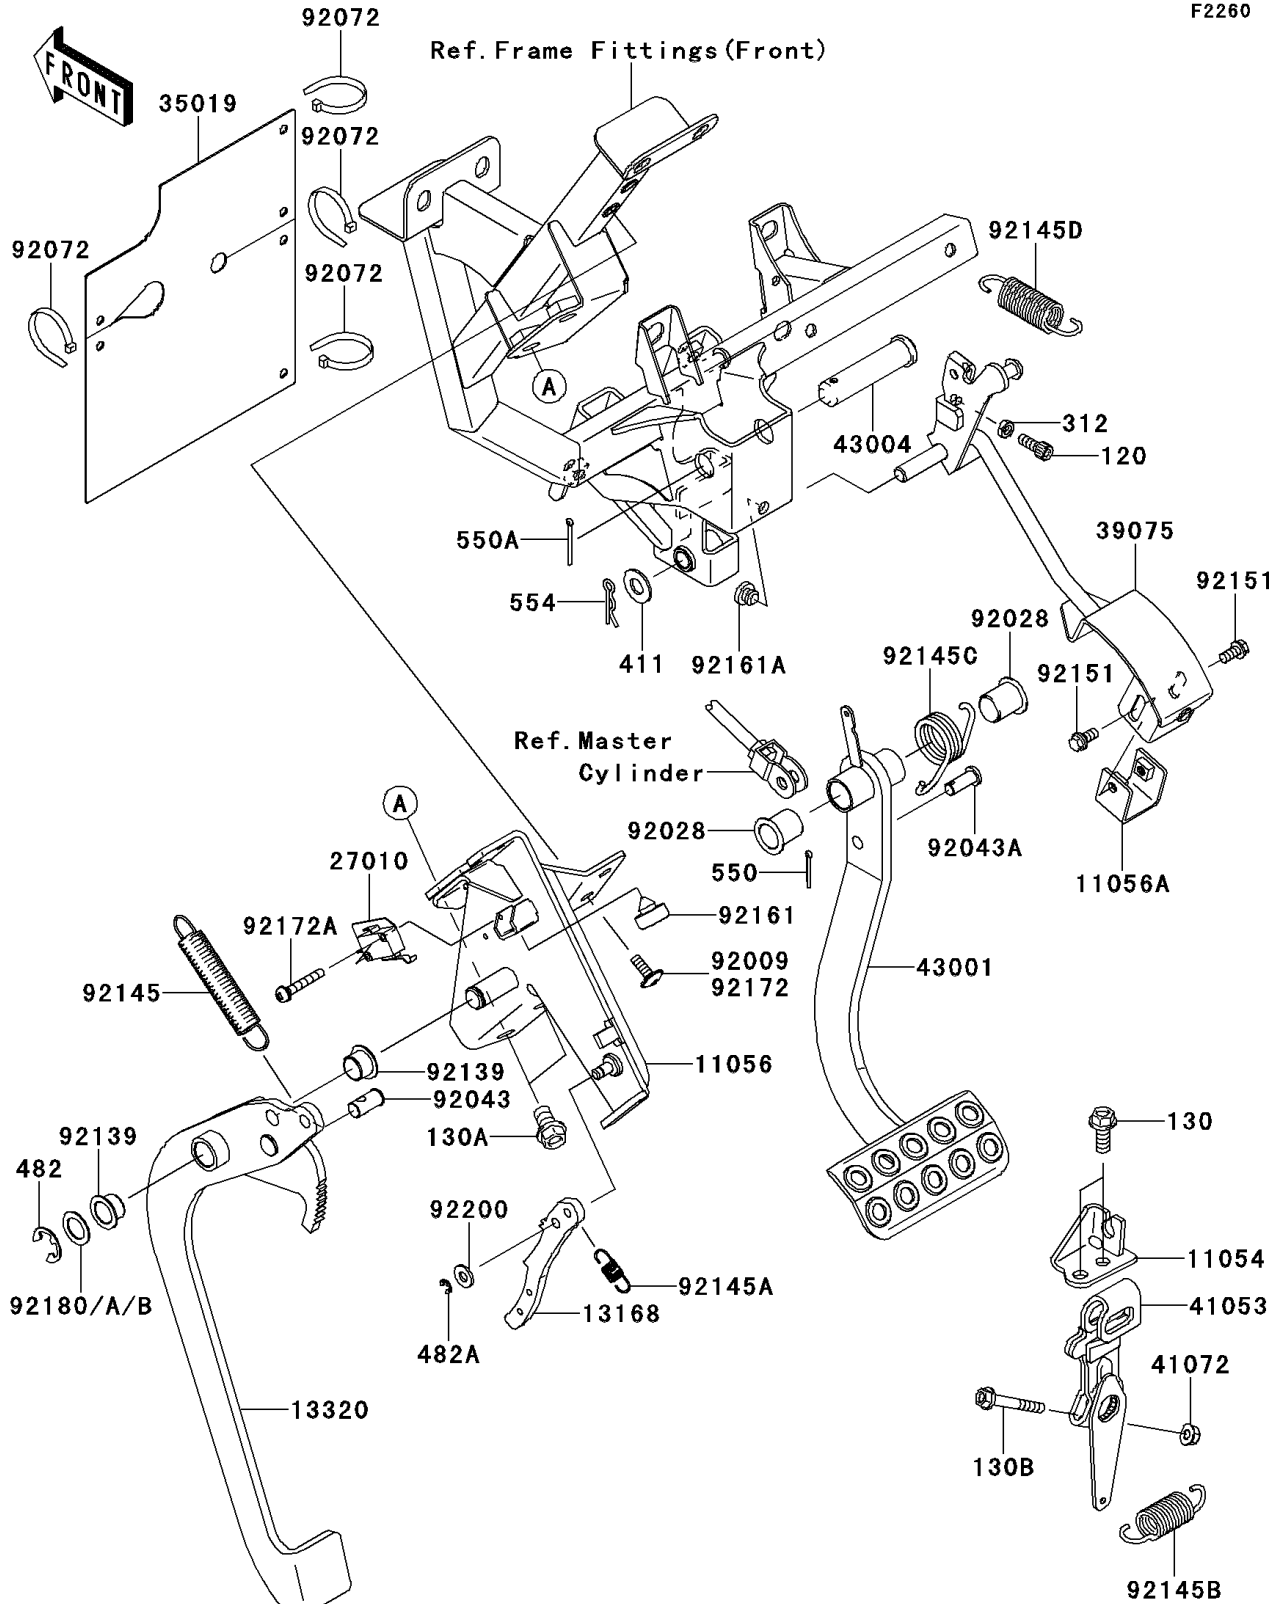

## 2010 Teryx® 750 FI 4x4 PARTS DIAGRAM

Brake Pedal/Throttle Lever

F2260

## 2010 Teryx® 750 FI 4x4 PARTS LIST

Brake Pedal/Throttle Lever

ITEM NAME	PART NUMBER	QUANTITY
BOLT-SOCKET,6X16 (Ref # 120)	120CA0616	1
BOLT-FLANGED,8X20 (Ref # 130)	130BA0820	1
BOLT-FLANGED,10X16 (Ref # 130A)	130BA1016	1
BOLT-FLANGED,6X40 (Ref # 130B)	130CA0640	1
NUT-HEX (Ref # 312)	312BA0600	1
WASHER-PLAIN,10MM (Ref # 411)	411AA1000	1
CIRCLIP-TYPE-E,10MM (Ref # 482)	482J0100	1
CIRCLIP-TYPE-E,4MM (Ref # 482A)	482J4000	1
BRACKET,BRAKE CABLE (Ref # 11054)	11054-0933	1
BRACKET,BRAKE LEVER (Ref # 11056)	11056-0007	1
BRACKET (Ref # 11056A)	11056-0054	1
LEVER (Ref # 13168)	13168-0174	1
LEVER-ASSY,BRAKE PEDAL (Ref # 13320)	13320-0025	1
SWITCH (Ref # 27010)	27010-0084	1
FLAP (Ref # 35019)	35019-0079	1
LEVER-THROTTLE (Ref # 39075)	39075-0015	1
LEVER-BRAKE CAM (Ref # 41053)	41053-0010	1
NUT,6MM (Ref # 41072)	41072-007	1
LEVER-BRAKE,PEDAL (Ref # 43001)	43001-0103	1
SHAFT-BRAKE (Ref # 43004)	43004-1128	1
SCREW,6X16 (Ref # 92009)	92009-1621	1
BUSHING (Ref # 92028)	92028-1571	1
PIN (Ref # 92043)	92043-0124	1
PIN (Ref # 92043A)	92043-1039	1
BAND,L=188 (Ref # 92072)	92072-1239	1
BUSHING (Ref # 92139)	92139-0182	1
SPRING (Ref # 92145)	92145-0446	1
SPRING (Ref # 92145A)	92145-0447	1
SPRING (Ref # 92145B)	92145-0563	1

## 2010 Teryx® 750 FI 4x4 PARTS LIST

Brake Pedal/Throttle Lever

ITEM NAME	PART NUMBER	QUANTITY
SPRING,BRAKE PEDAL RETURN (Ref # 92145C)	92145-0575	1
SPRING (Ref # 92145D)	92145-0636	1
BOLT,6X12 (Ref # 92151)	92151-1997	1
DAMPER (Ref # 92161)	92161-0590	1
DAMPER (Ref # 92161A)	92161-1084	1
SCREW,3X20 (Ref # 92172A)	92172-0419	1
SHIM,T=0.8 (Ref # 92180)	92180-0279	1
SHIM,T=1.0 (Ref # 92180A)	92180-0281	1
SHIM,T=1.2 (Ref # 92180B)	92180-0282	1
WASHER,6.5X14.5X1.5 (Ref # 92200)	92200-3775	1
PIN-COTTER,2.5X18 (Ref # 550)	550AA2518	1
PIN-COTTER,2.5X25 (Ref # 550A)	550AA2525	1
PIN-SNAP,10MM (Ref # 554)	554DA1000	1