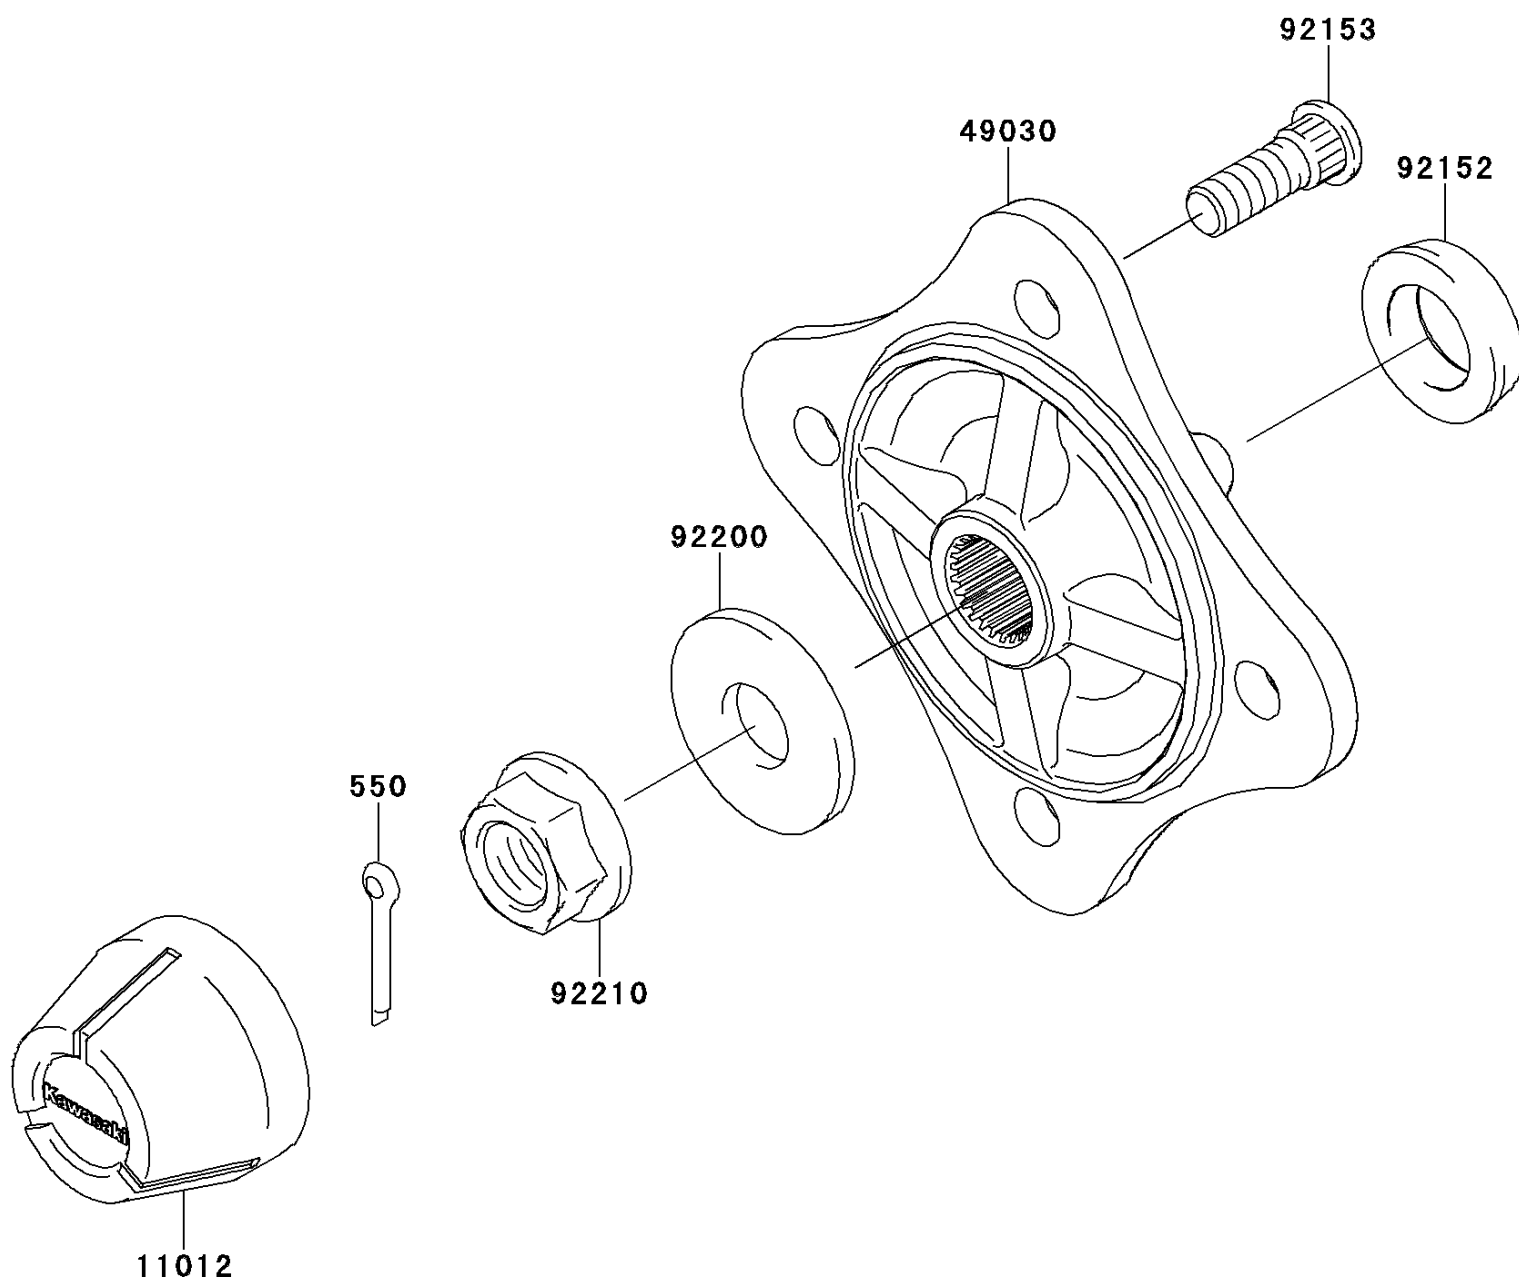

## 2010 Teryx® 750 FI 4x4 PARTS DIAGRAM

Rear Hubs/Brakes

F2240

## 2010 Teryx® 750 FI 4x4 PARTS LIST

Rear Hubs/Brakes

ITEM NAME	PART NUMBER	QUANTITY
PIN-COTTER,4.0X30 (Ref # 550)	550AA4030	1
CAP,WHEEL (Ref # 11012)	11012-1969	1
HUB,RR (Ref # 49030)	49030-0042	1
COLLAR (Ref # 92152)	92152-0631	1
BOLT,12MM (Ref # 92153)	92153-1915	1
WASHER,20.3X52X4.5 (Ref # 92200)	92200-0130	1
NUT,FLANGED,20MM (Ref # 92210)	92210-2093	1