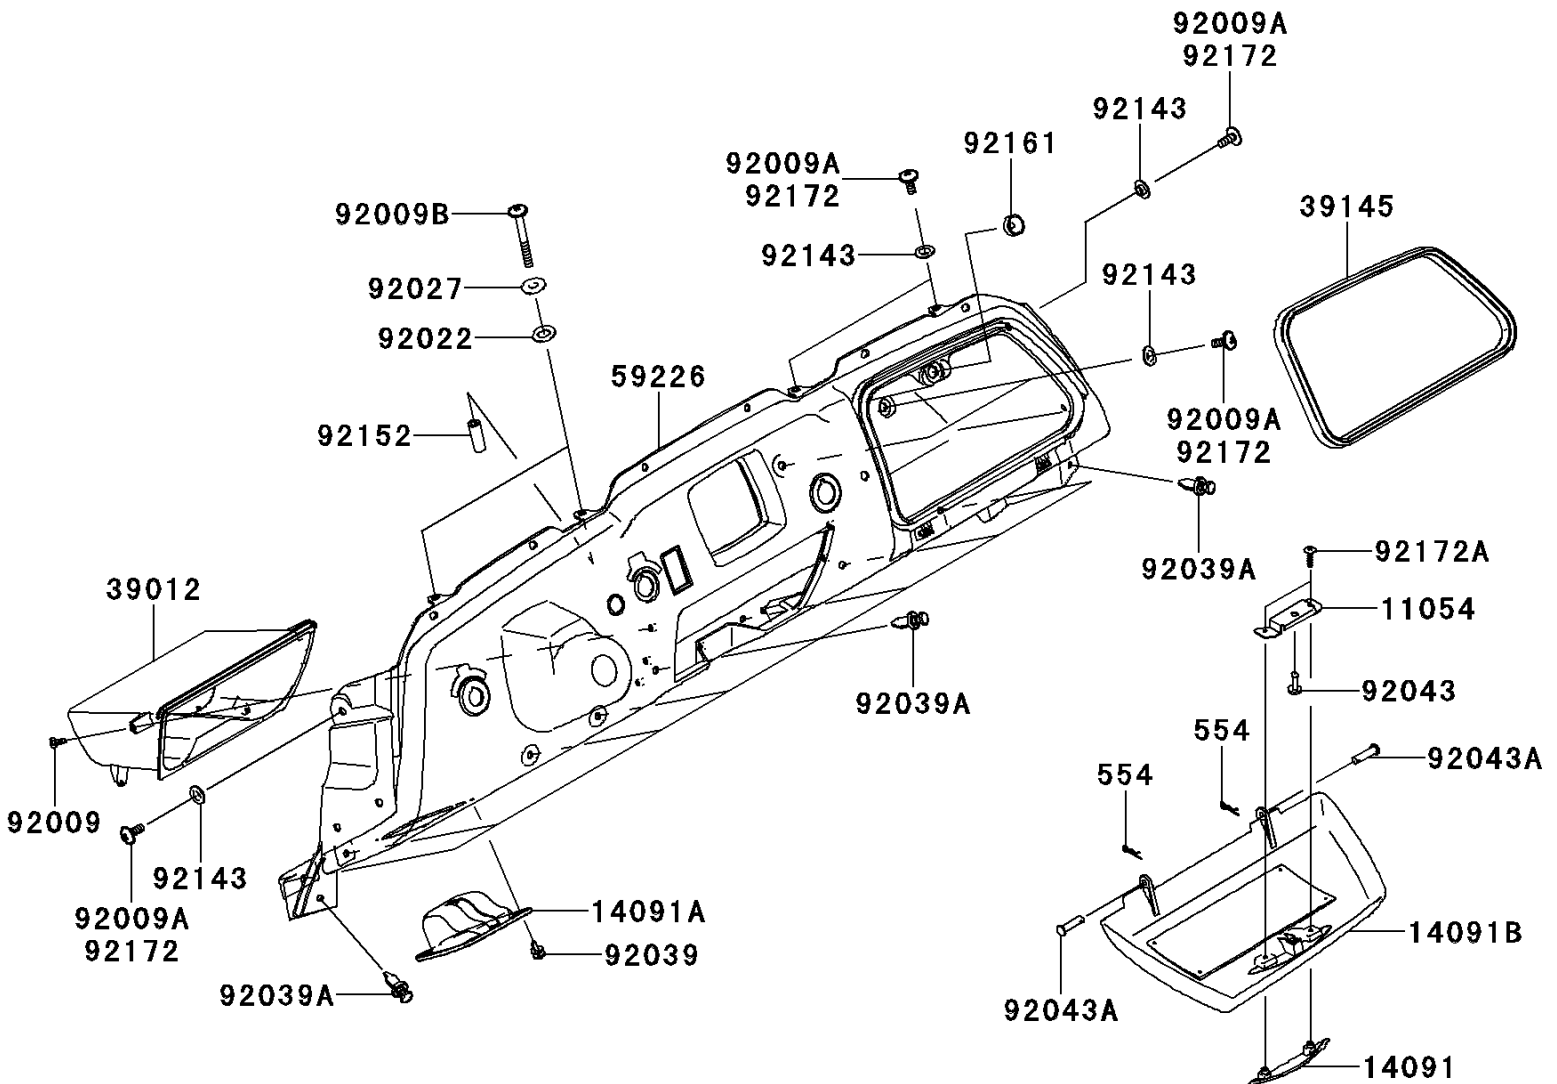

2010 Teryx® 750 FI 4x4 PARTS DIAGRAM

Front Box

F2135

2010 Teryx® 750 FI 4x4 PARTS LIST

Front Box

ITEM NAME	PART NUMBER	QUANTITY
PIN-SNAP (Ref # 554)	554DA0600	1
BRACKET (Ref # 11054)	11054-1789	1
COVER,STORAGE CAP,F.BLACK (Ref # 14091)	14091-0700-6Z	1
COVER,LH,F.BLACK (Ref # 14091A)	14091-0702-6Z	1
COVER,STORAGE,F.BLACK (Ref # 14091B)	14091-0985-6Z	1
CASE-STORAGE,F.BLACK (Ref # 39012)	39012-0017-6Z	1
TRIM-SEAL,L=940 (Ref # 39145)	39145-0029	1
PANEL-CONTROL,F.BLACK (Ref # 59226)	59226-0019-6Z	1
SCREW,TAPPING,4X12 (Ref # 92009)	92009-1444	1
SCREW,6X16 (Ref # 92009A)	92009-1621	1
SCREW,6X56 (Ref # 92009B)	92009-1829	1
WASHER,10.5X20X1 (Ref # 92022)	92022-239	1
COLLAR,L=4.7 (Ref # 92027)	92027-1964	1
RIVET (Ref # 92039)	92039-0046	1
RIVET (Ref # 92039A)	92039-1229	1
PIN (Ref # 92043)	92043-0138	1
PIN,6X23 (Ref # 92043A)	92043-0164	1
COLLAR (Ref # 92143)	92143-1087	1
COLLAR,7.95X15.88X40 (Ref # 92152)	92152-0777	1
DAMPER (Ref # 92161)	92161-0568	1
SCREW,TAPPING,4X16 (Ref # 92172A)	92172-0347	1