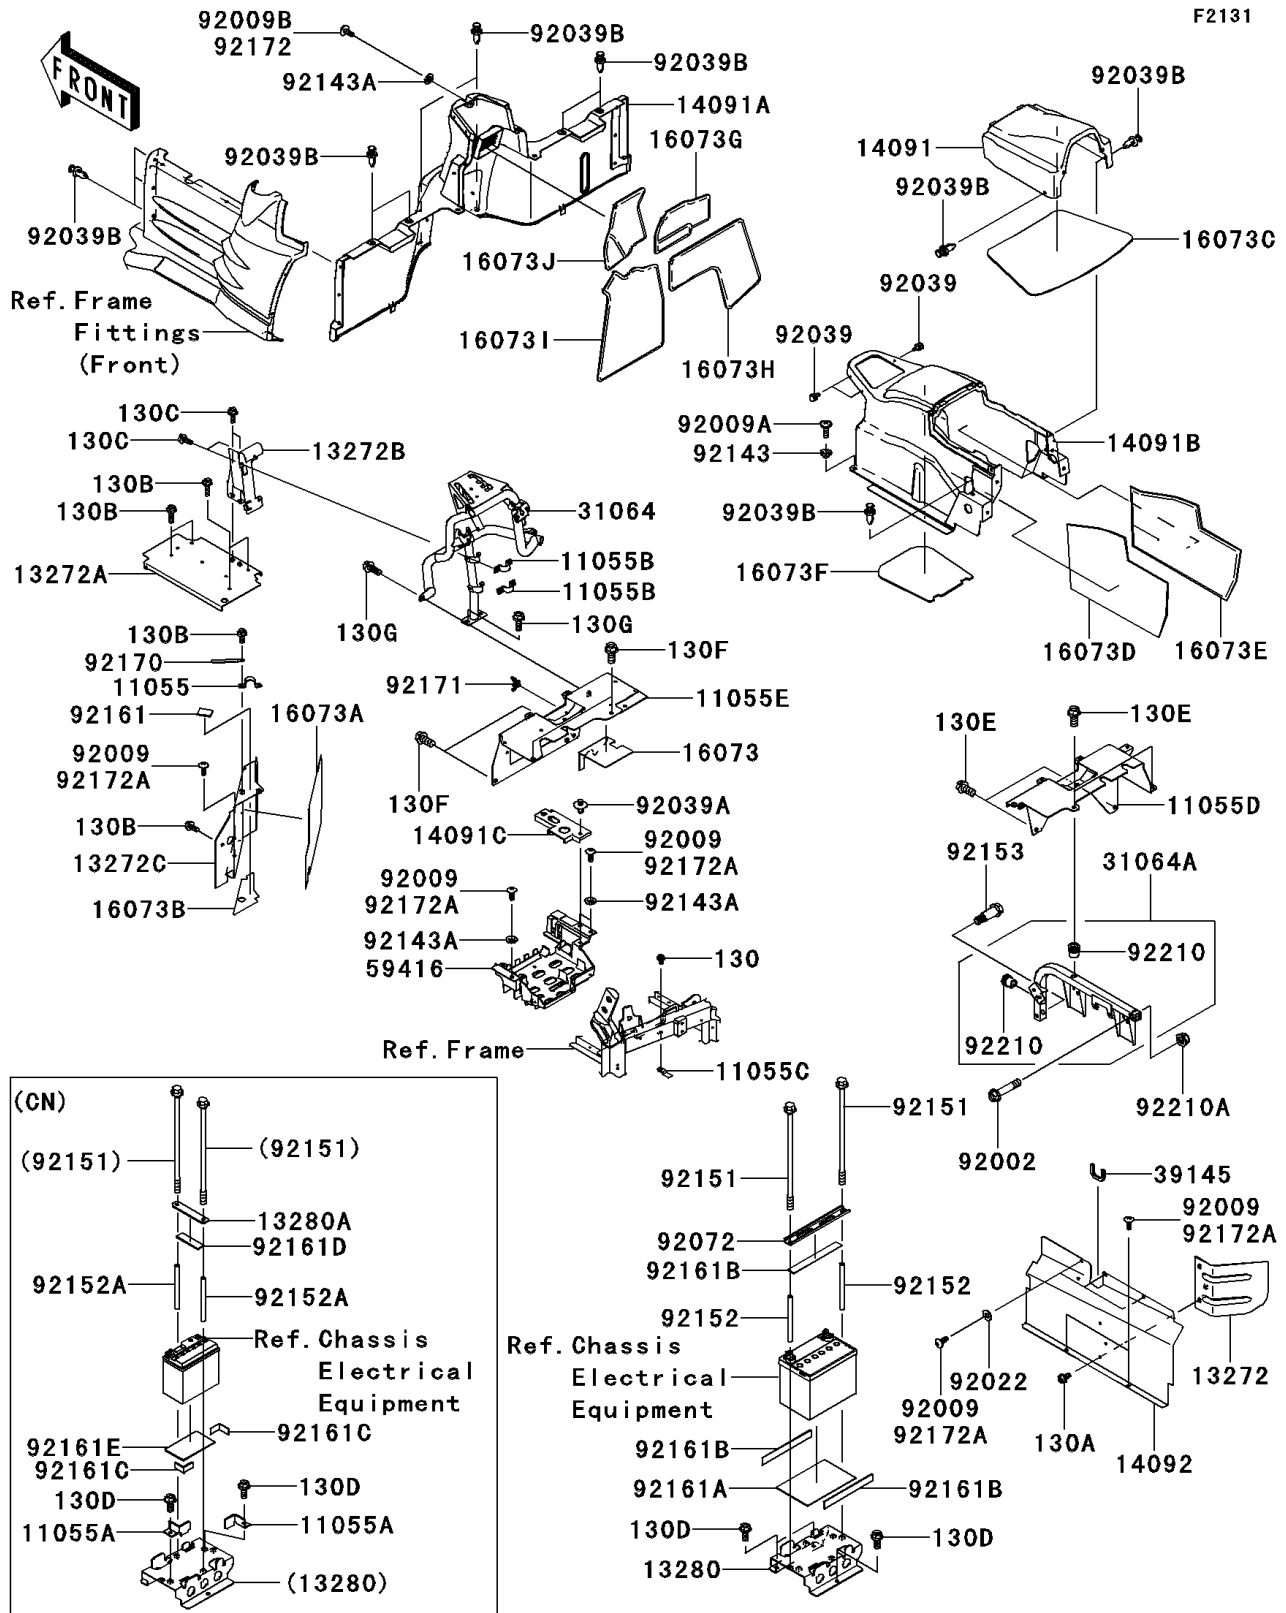

2010 Teryx® 750 FI 4x4 PARTS DIAGRAM

Frame Fittings(Rear)

2010 Teryx® 750 FI 4x4 PARTS LIST

Frame Fittings(Rear)

ITEM NAME	PART NUMBER	QUANTITY
BRACKET (Ref # 11055)	11055-0419	1
BRACKET (Ref # 11055B)	11055-0896	1
BRACKET (Ref # 11055C)	11055-1384	1
BRACKET,SEAT LOCK PLATE,RH (Ref # 11055D)	11055-1409	1
BRACKET,SEAT LOCK PLATE,LH (Ref # 11055E)	11055-1921	1
PLATE (Ref # 13272)	13272-0318	1
PLATE,TUNNEL PLATE (Ref # 13272A)	13272-0421	1
PLATE (Ref # 13272B)	13272-0434	1
PLATE,HEAT GUARD (Ref # 13272C)	13272-0731	1
HOLDER,BATTERY (Ref # 13280)	13280-0361	1
COVER,CONSOLE CENTER,F.BLACK (Ref # 14091)	14091-0975-6Z	1
COVER,SEAT,F.BLACK (Ref # 14091A)	14091-0982-6Z	1
COVER,CONSOLE CENTER,F.BLACK (Ref # 14091B)	14091-1724-6Z	1
COVER,ELECTRIC (Ref # 14091C)	14091-1761	1
COVER,HEAT (Ref # 14092)	14092-0051	1
INSULATOR,SEAT BRACKET (Ref # 16073)	16073-0097	1
INSULATOR,EXHAUST PIPE (Ref # 16073A)	16073-0112	1
INSULATOR,EXHAUST PIPE (Ref # 16073B)	16073-0113	1
INSULATOR,A/C,UPP (Ref # 16073C)	16073-0115	1
INSULATOR,CONSOLE,LH (Ref # 16073D)	16073-0116	1
INSULATOR,CONSOLE,RH (Ref # 16073E)	16073-0117	1
INSULATOR,CONSOLE,UPP (Ref # 16073F)	16073-0118	1
INSULATOR,UPP (Ref # 16073G)	16073-0119	1
INSULATOR,RH (Ref # 16073H)	16073-0120	1
INSULATOR,LH,LWR (Ref # 16073I)	16073-0121	1
INSULATOR,LH,UPP (Ref # 16073J)	16073-0122	1
PIPE-COMP,SHIFT (Ref # 31064)	31064-0193	1
PIPE-COMP,SEAT RAIL (Ref # 31064A)	31064-0201	1
TRIM-SEAL,L=120 (Ref # 39145)	39145-0040	1