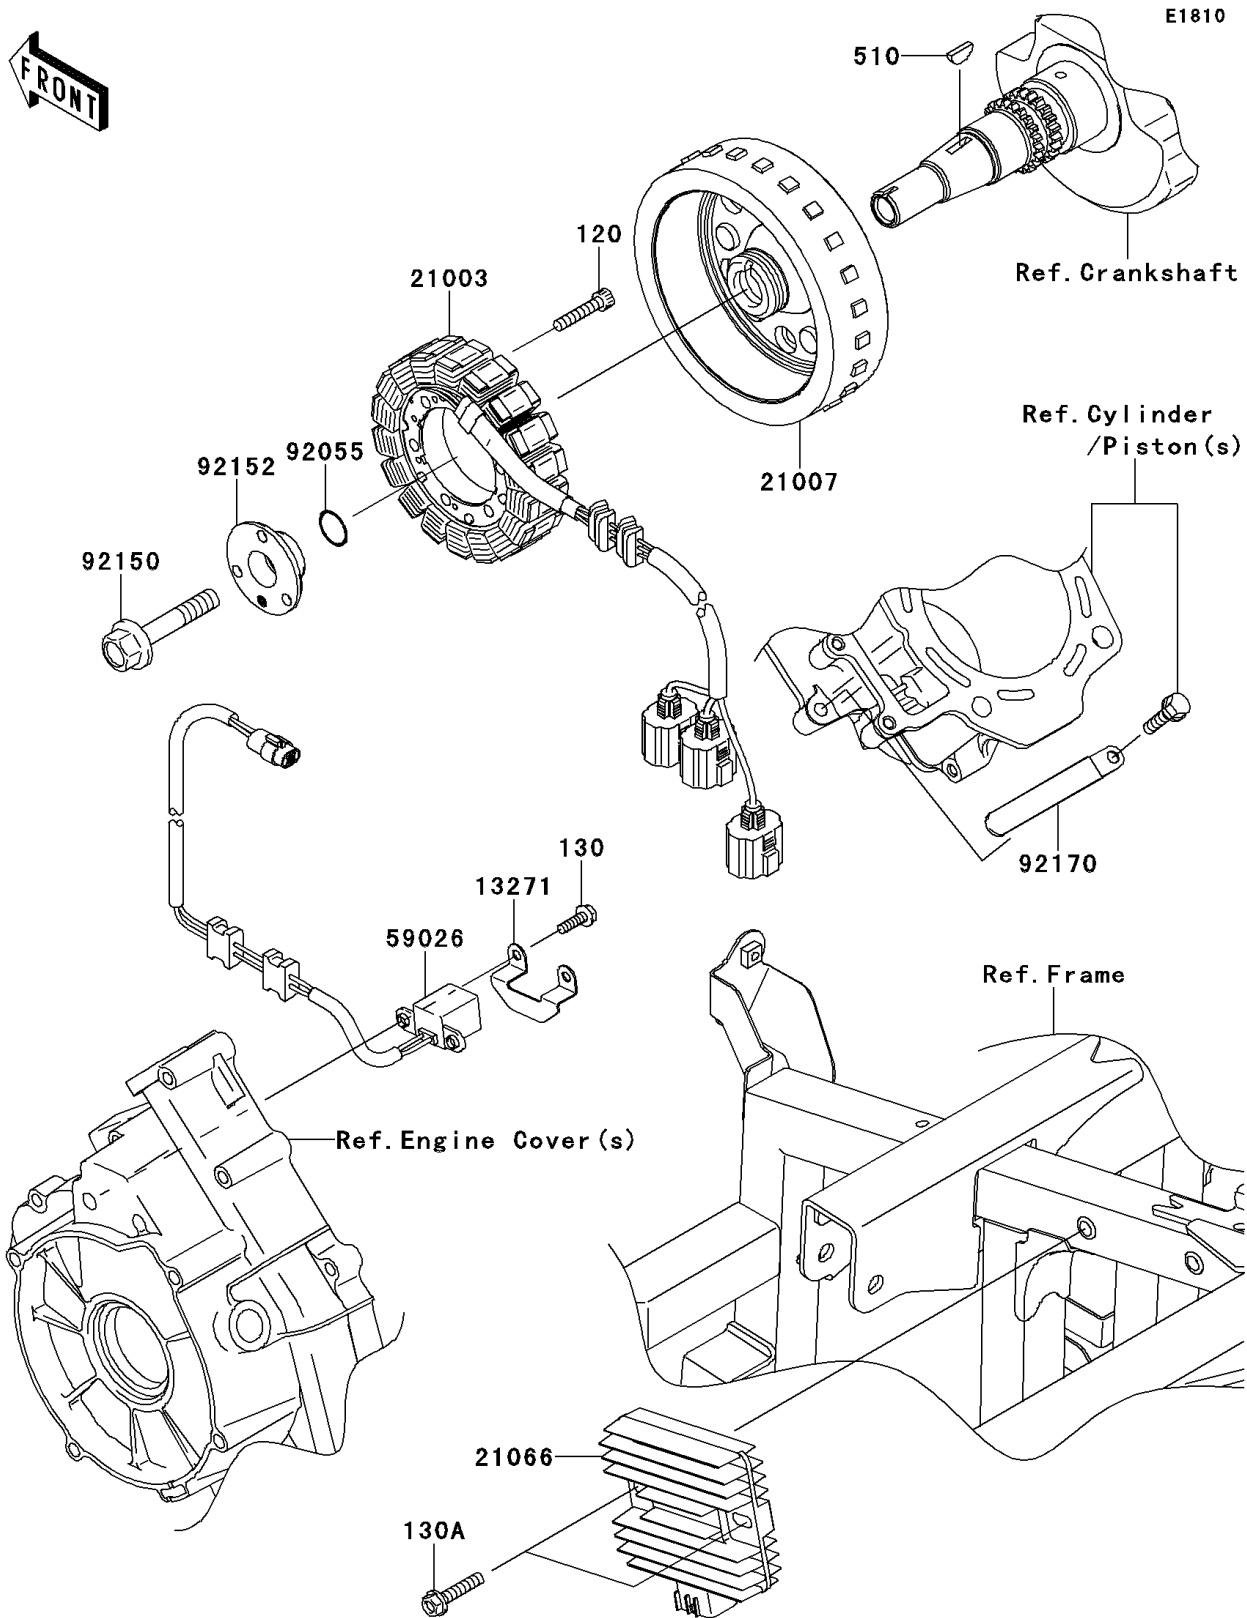

2010 Teryx® 750 FI 4x4 PARTS DIAGRAM

Generator

2010 Teryx® 750 FI 4x4 PARTS LIST

Generator

ITEM NAME	PART NUMBER	QUANTITY
BOLT-SOCKET,6X30 (Ref # 120)	120CB0630	1
BOLT-FLANGED,5X16 (Ref # 130)	130BA0516	1
BOLT-FLANGED,6X30 (Ref # 130A)	130BB0630	1
KEY-WOODRUFF (Ref # 510)	510A4200	1
PLATE (Ref # 13271)	13271-1369	1
STATOR (Ref # 21003)	21003-0099	1
ROTOR (Ref # 21007)	21007-0151	1
REGULATOR-VOLTAGE (Ref # 21066)	21066-0030	1
COIL-PULSING (Ref # 59026)	59026-1159	1
RING-0,19.8X2.2 (Ref # 92055)	92055-1215	1
BOLT,12X65 (Ref # 92150)	92150-1987	1
COLLAR,20X51X17 (Ref # 92152)	92152-1467	1
CLAMP (Ref # 92170)	92170-1925	1