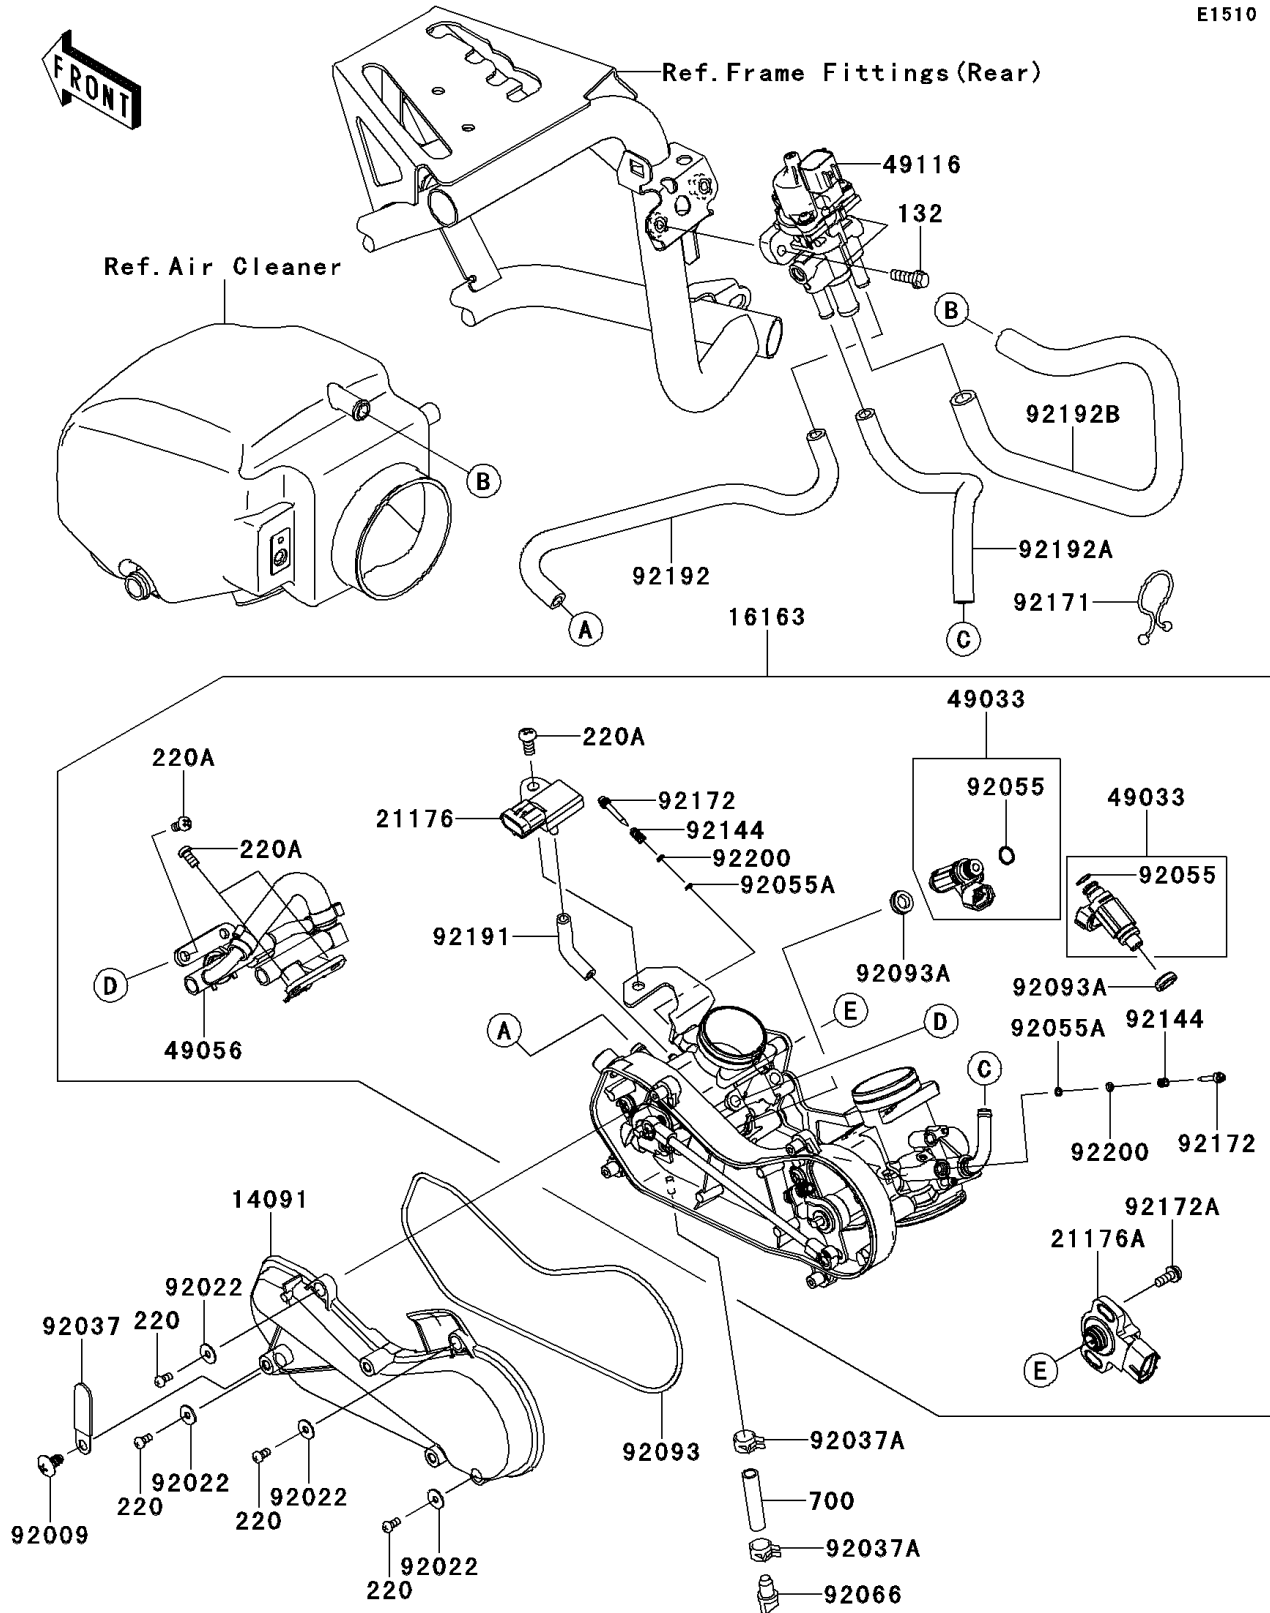

## 2010 Teryx® 750 FI 4x4 PARTS DIAGRAM

Throttle

E1510

## 2010 Teryx® 750 FI 4x4 PARTS LIST

Throttle

ITEM NAME	PART NUMBER	QUANTITY
BOLT-FLANGED-SMALL,6X18 (Ref # 132)	132BD0618	1
SCREW-PAN-CROS,4X8 (Ref # 220)	220AA0408	1
SCREW-PAN-CROS,6X12 (Ref # 220A)	220AA0612	1
TUBE-PVC (Ref # 700)	700Q0740	1
COVER,THROTTLE LINK (Ref # 14091)	14091-1731	1
THROTTLE-ASSY,34EIS (Ref # 16163)	16163-0137	1
SENSOR,PRESSURE (Ref # 21176)	21176-0058	1
SENSOR,TPS (Ref # 21176A)	21176-0100	1
NOZZLE-INJECTION (Ref # 49033)	49033-1060	1
PIPE-INJECTION (Ref # 49056)	49056-0028	1
VALVE-ASSY,ISC (Ref # 49116)	49116-0026	1
SCREW,6X12 (Ref # 92009)	92009-1480	1
WASHER,5.2X13X1 (Ref # 92022)	92022-1380	1
CLAMP,L=45 (Ref # 92037)	92037-1539	1
CLAMP (Ref # 92037A)	92037-2113	1
RING-O,INJECTION NOZZLE (Ref # 92055)	92055-1622	1
RING-O,AIR SCREW (Ref # 92055A)	92055-1658	1
PLUG,DRAIN (Ref # 92066)	92066-1211	1
SEAL (Ref # 92093)	92093-0082	1
SEAL (Ref # 92093A)	92093-0127	1
SPRING,THROTTLE STOP SCREW (Ref # 92144)	92144-1674	1
CLAMP (Ref # 92171)	92171-0876	1
SCREW (Ref # 92172)	92172-0156	1
SCREW (Ref # 92172A)	92172-0254	1
TUBE,3.2X7.4X70 (Ref # 92191)	92191-1552	1
TUBE,ISC-FR THROBO (Ref # 92192)	92192-0765	1
TUBE,ISC-RR THROBO (Ref # 92192A)	92192-0766	1
TUBE,ISC-DUCT (Ref # 92192B)	92192-0767	1
WASHER,PILOT AIR SCREW (Ref # 92200)	92200-1564	1