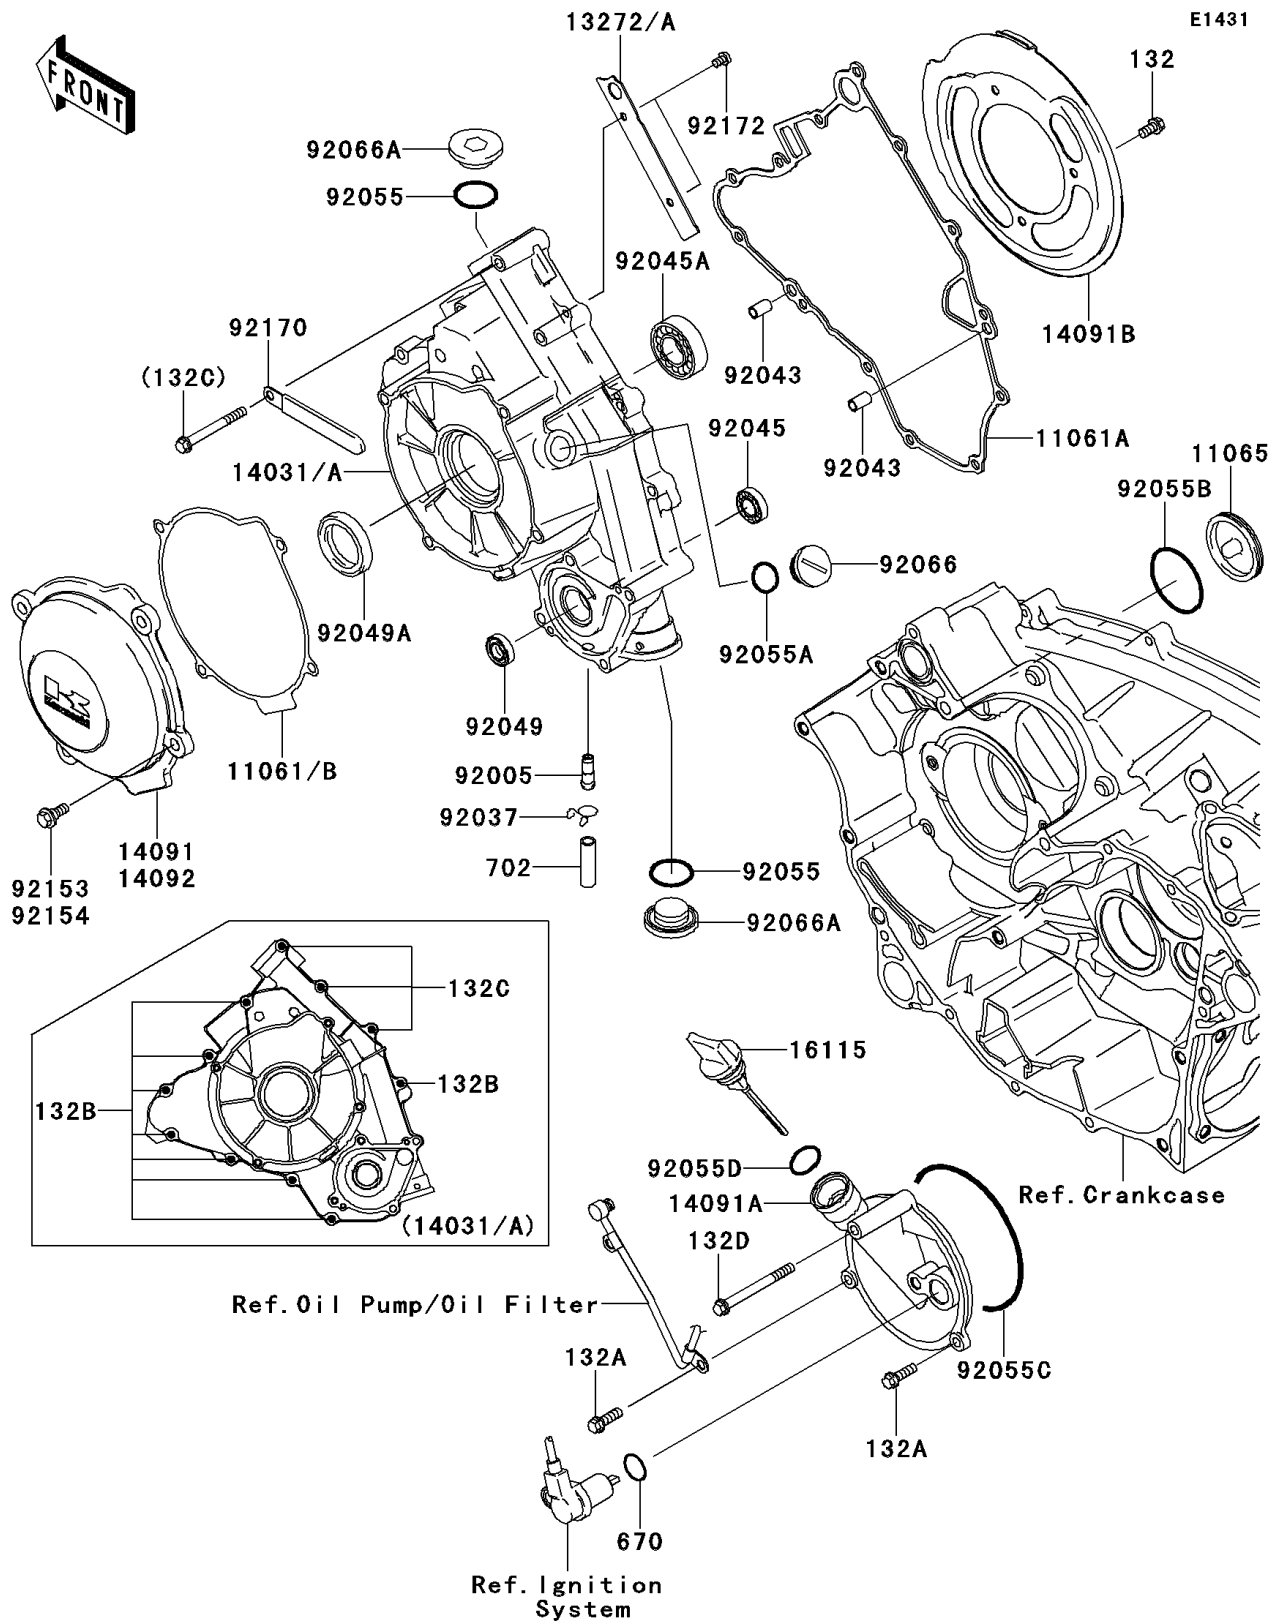

## 2010 Teryx® 750 FI 4x4 PARTS DIAGRAM

Engine Cover(s)

## 2010 Teryx® 750 FI 4x4 PARTS LIST

Engine Cover(s)

ITEM NAME	PART NUMBER	QUANTITY
BOLT-FLANGED-SMALL,6X12 (Ref # 132)	132BD0612	1
BOLT-FLANGED-SMALL,6X20 (Ref # 132A)	132BD0620	1
BOLT-FLANGED-SMALL,6X30 (Ref # 132B)	132BD0630	1
BOLT-FLANGED-SMALL,6X55 (Ref # 132C)	132BD0655	1
BOLT-FLANGED-SMALL,6X65 (Ref # 132D)	132BD0665	1
O RING (Ref # 670)	670D2018	1
TUBE-RUBBER,7X10X35 (Ref # 702)	702A07035	1
GASKET (Ref # 11061A)	11061-1119	1
GASKET (Ref # 11061B)	11061-1153	1
CAP (Ref # 11065)	11065-1151	1
PLATE (Ref # 13272)	13272-0707	1
COVER-GENERATOR (Ref # 14031)	14031-0112	1
COVER (Ref # 14091)	14091-0738	1
COVER (Ref # 14091A)	14091-1365	1
COVER,BELT CONVERTER (Ref # 14091B)	14091-1571	1
CAP-OIL FILLER (Ref # 16115)	16115-0023	1
FITTING (Ref # 92005)	92005-1369	1
CLAMP,TUBE (Ref # 92037)	92037-147	1
PIN,6.2X8X14 (Ref # 92043)	92043-1263	1
BEARING-BALL,6901 (Ref # 92045)	92045-0084	1
BEARING-BALL,TMB004JR2CM (Ref # 92045A)	92045-0086	1
SEAL-OIL,SC 12X22X5 (Ref # 92049)	92049-1228	1
SEAL-OIL,HTC 28X45X7 (Ref # 92049A)	92049-1576	1
RING-O,25.7X2.4 (Ref # 92055)	92055-1136	1
RING-O,20X2 (Ref # 92055A)	92055-1146	1
RING-O,44.7X2.4 (Ref # 92055B)	92055-1279	1
RING-O,99.5X2.0 (Ref # 92055C)	92055-1632	1
RING-O,20X3 (Ref # 92055D)	92055-2185	1
PLUG,COVER (Ref # 92066)	92066-0011	1

## 2010 Teryx® 750 FI 4x4 PARTS LIST

Engine Cover(s)

ITEM NAME	PART NUMBER	QUANTITY
PLUG,25X8 (Ref # 92066A)	92066-0012	1
BOLT,FLANGED,6X16 (Ref # 92153)	92153-7007	1
CLAMP (Ref # 92170)	92170-1925	1
SCREW,5X8 (Ref # 92172)	92172-0119	1