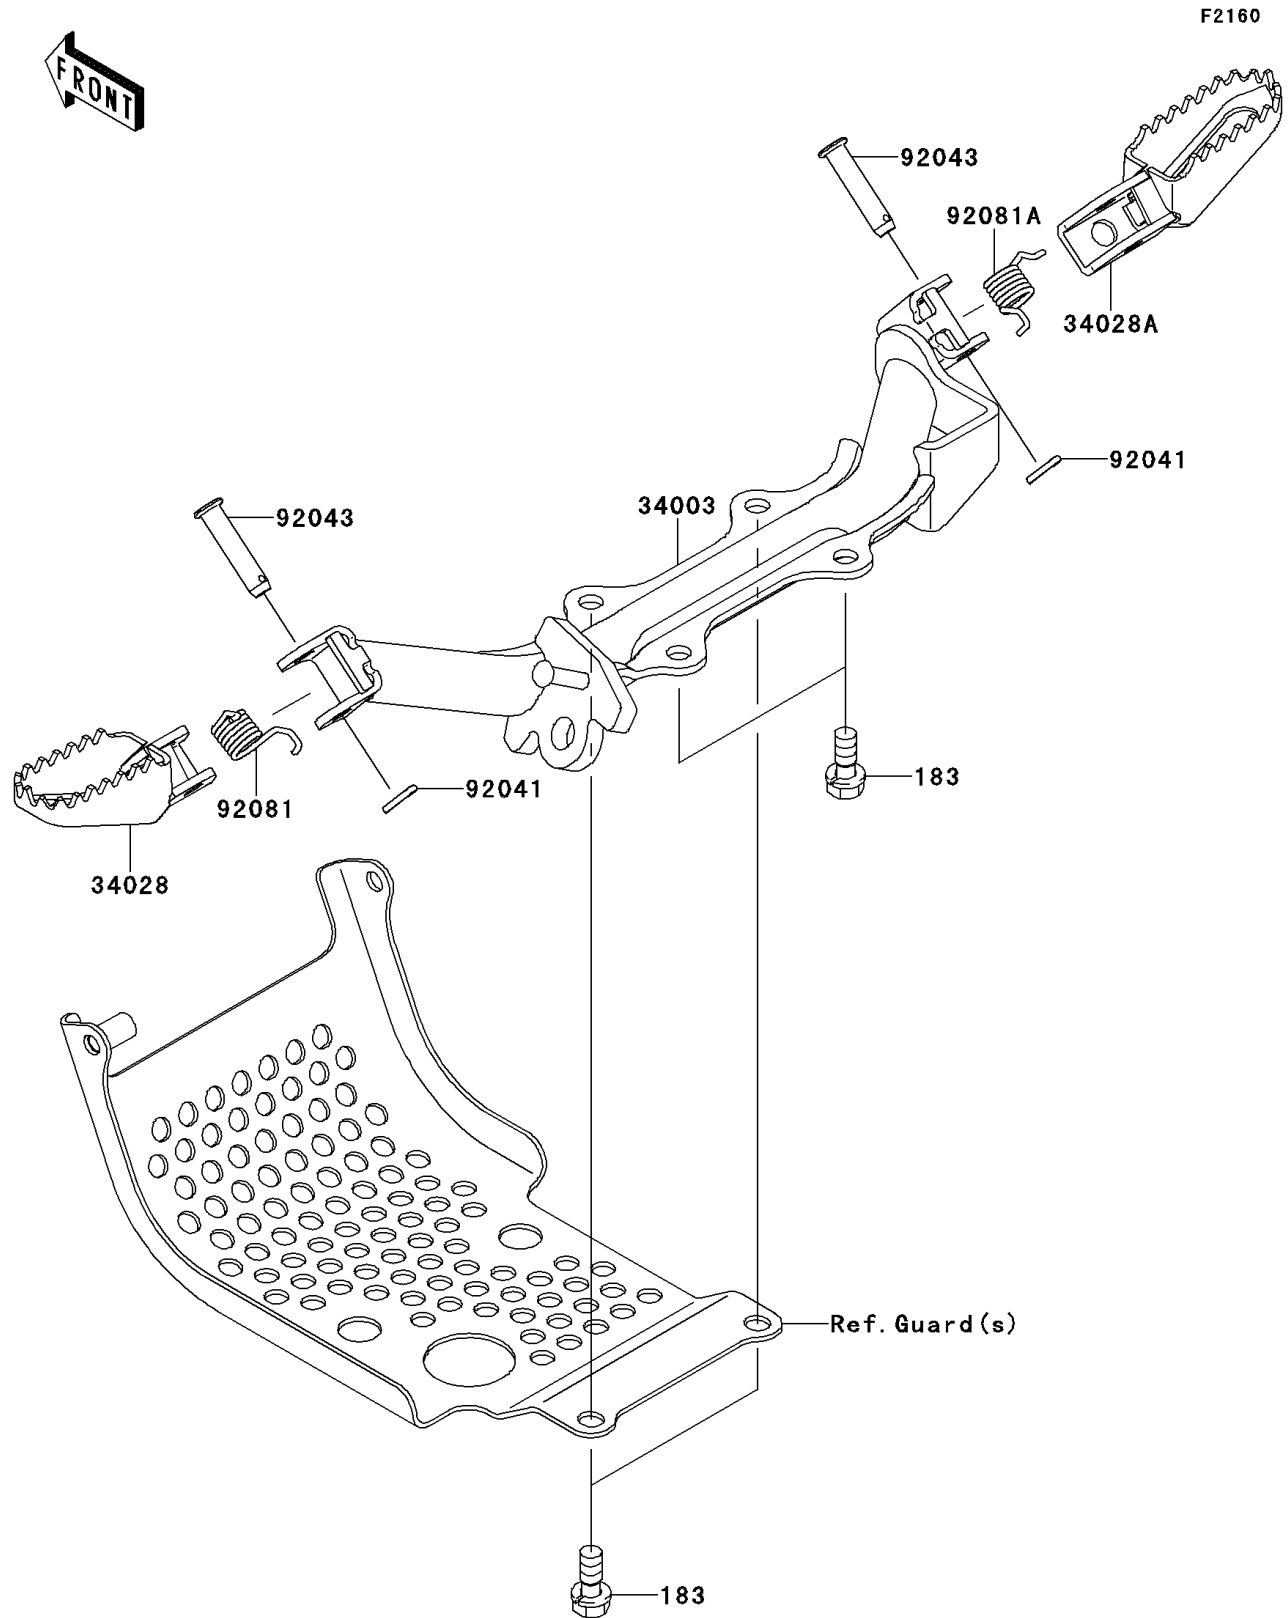

2010 KLX® 110 PARTS DIAGRAM

Footrests

2010 KLX®110 PARTS LIST

Footrests

ITEM NAME	PART NUMBER	QUANTITY
BOLT-UPSET-WS-SMALL,8X20 (Ref # 183)	183BA0820	1
HOLDER-STEP,P.SILVER (Ref # 34003)	34003-0107-458	1
STEP,LH (Ref # 34028)	34028-1237	1
STEP,RH (Ref # 34028A)	34028-1238	1
COTTER,2.5X15 (Ref # 92041)	92041-1051	1
PIN,8X32 (Ref # 92043)	92043-1143	1
SPRING,FOOTREST,LH (Ref # 92081)	92081-1491	1
SPRING,FOOTREST,RH (Ref # 92081A)	92081-1543	1