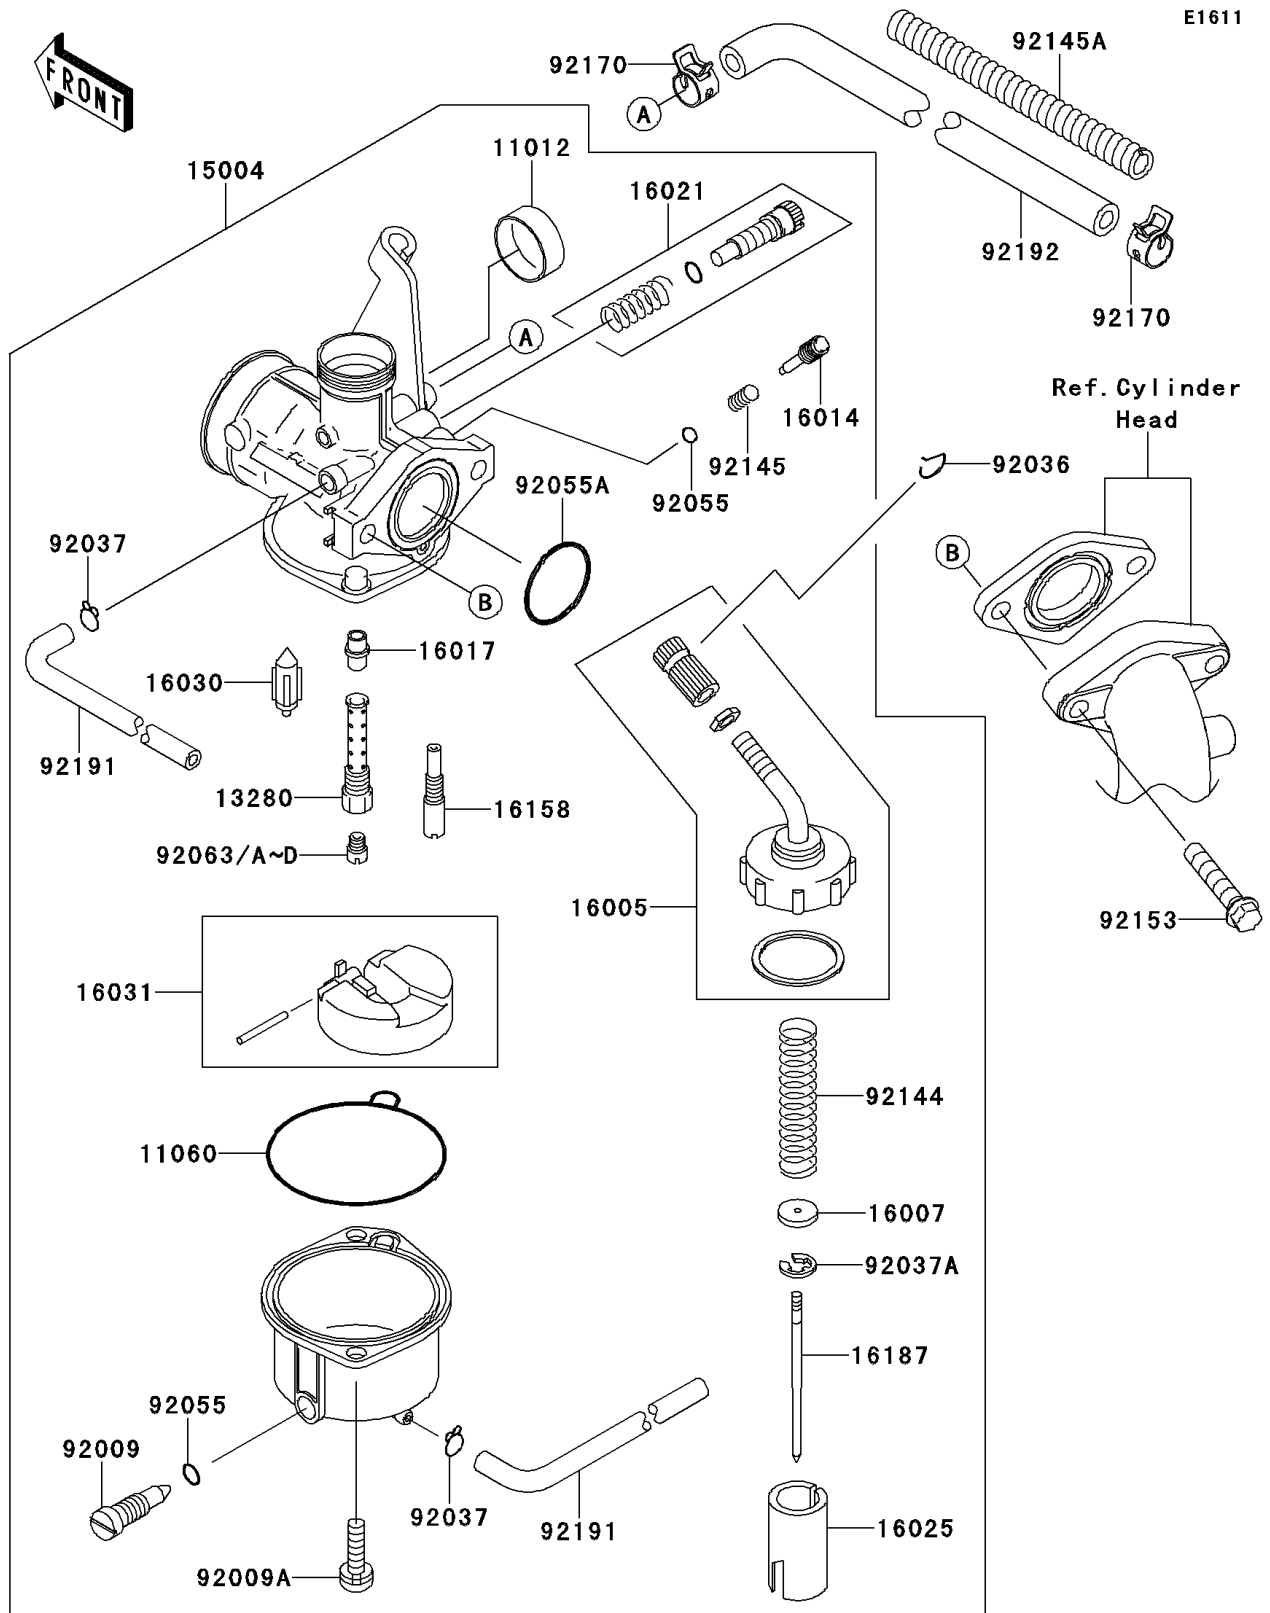

## 2010 KLX® 110 PARTS DIAGRAM

Carburetor

## 2010 KLX®110 PARTS LIST

Carburetor

ITEM NAME	PART NUMBER	QUANTITY
CAP,CHOKE (Ref # 11012)	11012-1940	1
GASKET,FLOAT CHAMBER (Ref # 11060)	11060-1700	1
HOLDER,NEEDLE JET (Ref # 13280)	13280-0359	1
CARBURETOR-ASSY,PB18 (Ref # 15004)	15004-0065	1
TOP-CHAMBER (Ref # 16005)	16005-1091	1
SEAT-SPRING (Ref # 16007)	16007-1103	1
SCREW-PILOT AIR (Ref # 16014)	16014-0011	1
JET-NEEDLE (Ref # 16017)	16017-1434	1
SCREW-THROTTLE STOP (Ref # 16021)	16021-1241	1
VALVE-THROTTLE,CA3.0 (Ref # 16025)	16025-1209	1
VALVE-FLOAT,FLOAT (Ref # 16030)	16030-0002	1
FLOAT (Ref # 16031)	16031-1088	1
JET-SLOW,#40 (Ref # 16158)	16158-0005	1
NEEDLE-JET,NCFA (Ref # 16187)	16187-1228	1
SCREW,DRAIN (Ref # 92009)	92009-1057	1
SCREW (Ref # 92009A)	92009-1750	1
RING-SNAP (Ref # 92036)	92036-018	1
CLAMP,TUBE (Ref # 92037)	92037-1142	1
CLAMP,JET NEEDLE (Ref # 92037A)	92037-1401	1
RING-O (Ref # 92055)	92055-1053	1
RING-O (Ref # 92055A)	92055-1541	1
JET-MAIN,#78 (Ref # 92063)	92063-1393	1
JET-MAIN,#72 (Ref # 92063A)	92063-1394	1
JET-MAIN,#75 (Ref # 92063B)	92063-1395	1
JET-MAIN,#80 (Ref # 92063C)	92063-1396	1
JET-MAIN,#82 (Ref # 92063D)	92063-1397	1
SPRING,THROTTLE (Ref # 92144)	92144-1875	1
SPRING (Ref # 92145)	92145-0004	1
SPRING,HOSE PROTECTOR (Ref # 92145A)	92145-1481	1

## 2010 KLX®110 PARTS LIST

Carburetor

ITEM NAME	PART NUMBER	QUANTITY
BOLT,FLANGED-SMALL,6X28 (Ref # 92153)	92153-1309	1
CLAMP (Ref # 92170)	92170-1872	1
TUBE,3.5X6.5X418 (Ref # 92191)	92191-1735	1
TUBE,5.8X10.8X277 (Ref # 92192)	92192-0583	1