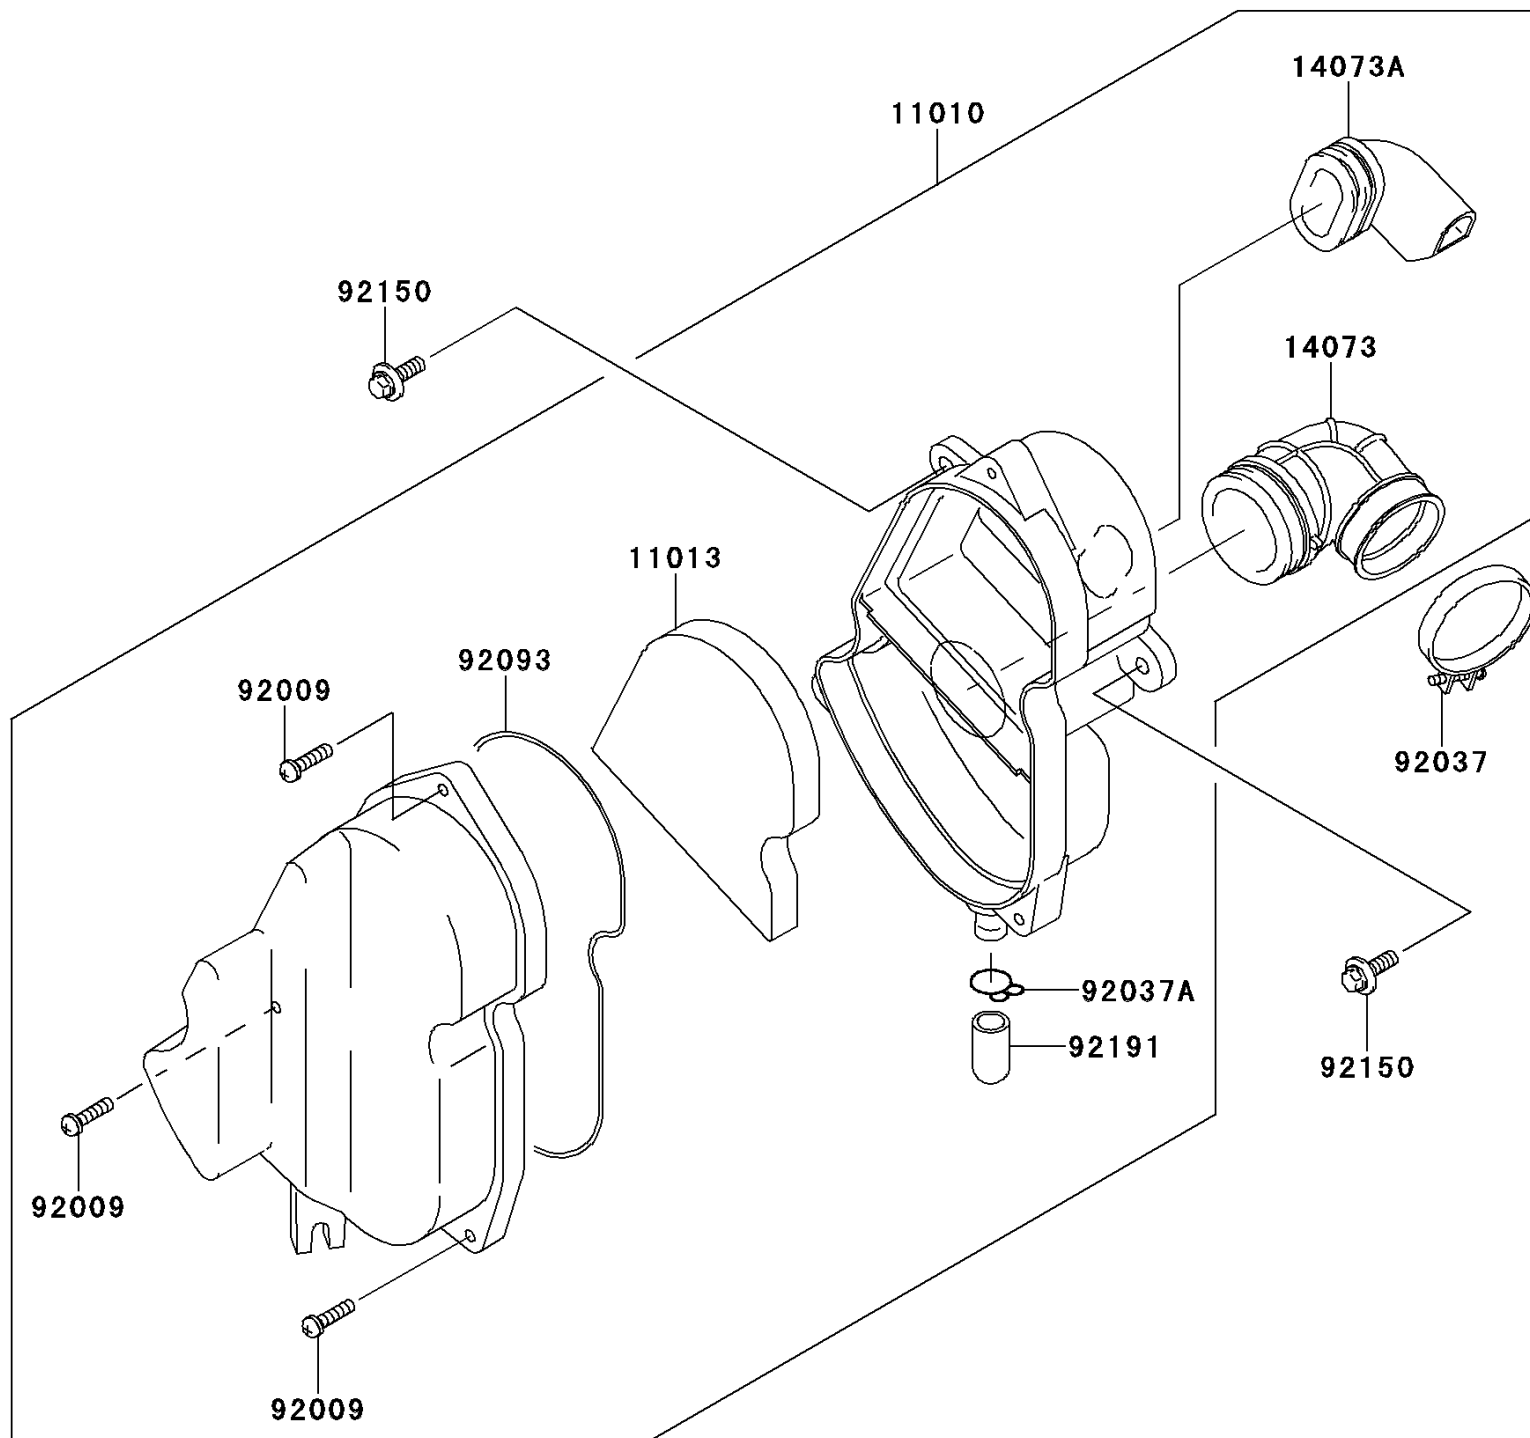

2010 KLX® 110 PARTS DIAGRAM

Air Cleaner

E1130

2010 KLX® 110 PARTS LIST

Air Cleaner

ITEM NAME	PART NUMBER	QUANTITY
FILTER-ASSY-AIR (Ref # 11010)	11010-1773	1
ELEMENT-AIR FILTER (Ref # 11013)	11013-1294	1
DUCT,CARBURETOR (Ref # 14073)	14073-1819	1
DUCT,IN (Ref # 14073A)	14073-1820	1
SCREW,M5X20 (Ref # 92009)	92009-1990	1
CLAMP (Ref # 92037)	92037-1305	1
CLAMP,14.5MM (Ref # 92037A)	92037-1900	1
SEAL,AIR CLEANER (Ref # 92093)	92093-1560	1
BOLT,FLANGED,6X20 (Ref # 92150)	92150-1339	1
TUBE (Ref # 92191)	92191-1704	1