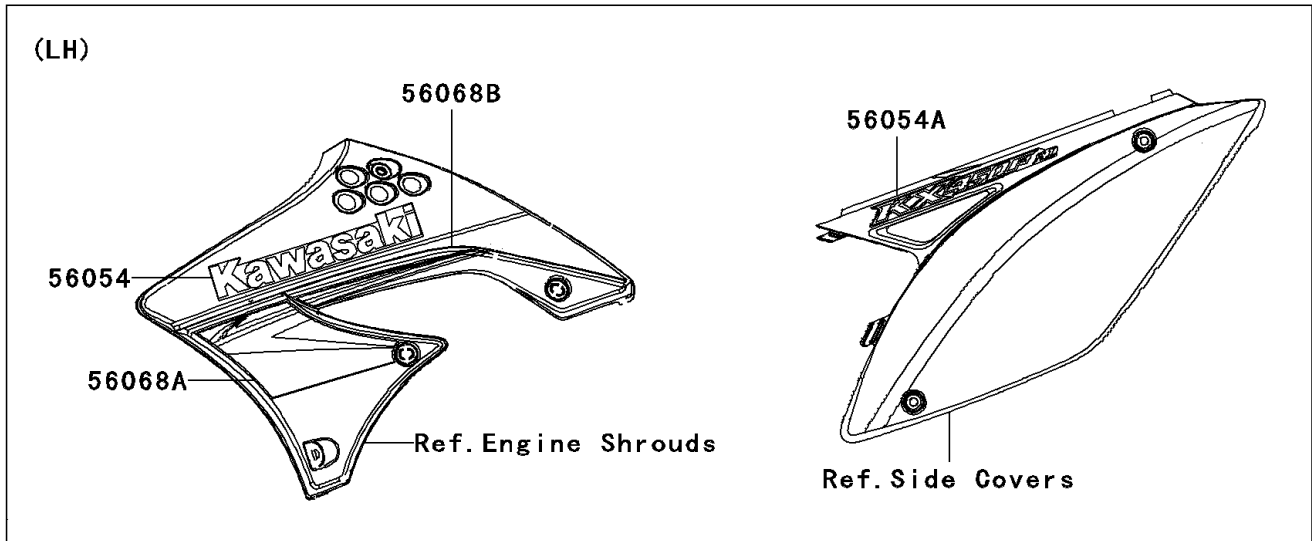

2010 KX™450F PARTS DIAGRAM

Decals

F2861

2010 KX™450F PARTS LIST

Decals

| ITEM NAME | PART NUMBER | QUANTITY |
|--|-------------|----------|
| MARK,SHROUD,KAWASAKI (Ref # 56054) | 56054-0466 | 1 |
| MARK,SIDE COVER,KX450F F.I. (Ref # 56054A) | 56054-0467 | 1 |
| PATTERN,NUMBER PLATE (Ref # 56068) | 56068-1490 | 1 |
| PATTERN,SHROUD,FR,LH (Ref # 56068A) | 56068-1884 | 1 |
| PATTERN,SHROUD,RR,LH (Ref # 56068B) | 56068-1885 | 1 |
| PATTERN,SHROUD,FR,RH (Ref # 56068C) | 56068-1886 | 1 |
| PATTERN,SHROUD,RR,RH (Ref # 56068D) | 56068-1887 | 1 |