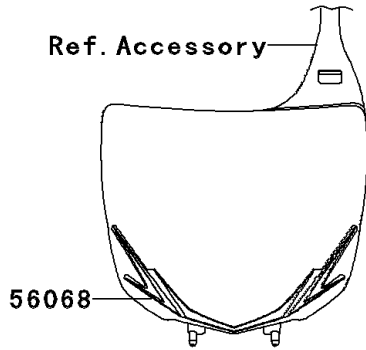

2010 KX™450F PARTS DIAGRAM

Decals

F2861

2010 KX™450F PARTS LIST

Decals

| ITEM NAME | PART NUMBER | QUANTITY |
|--|-------------|----------|
| MARK,SHROUD,KAWASAKI (Ref # 56054) | 56054-0466 | 1 |
| MARK,SIDE COVER,KX450F F.I. (Ref # 56054A) | 56054-0467 | 1 |
| PATTERN,NUMBER PLATE (Ref # 56068) | 56068-1490 | 1 |
| PATTERN,SHROUD,FR,LH (Ref # 56068A) | 56068-1884 | 1 |
| PATTERN,SHROUD,RR,LH (Ref # 56068B) | 56068-1885 | 1 |
| PATTERN,SHROUD,FR,RH (Ref # 56068C) | 56068-1886 | 1 |
| PATTERN,SHROUD,RR,RH (Ref # 56068D) | 56068-1887 | 1 |