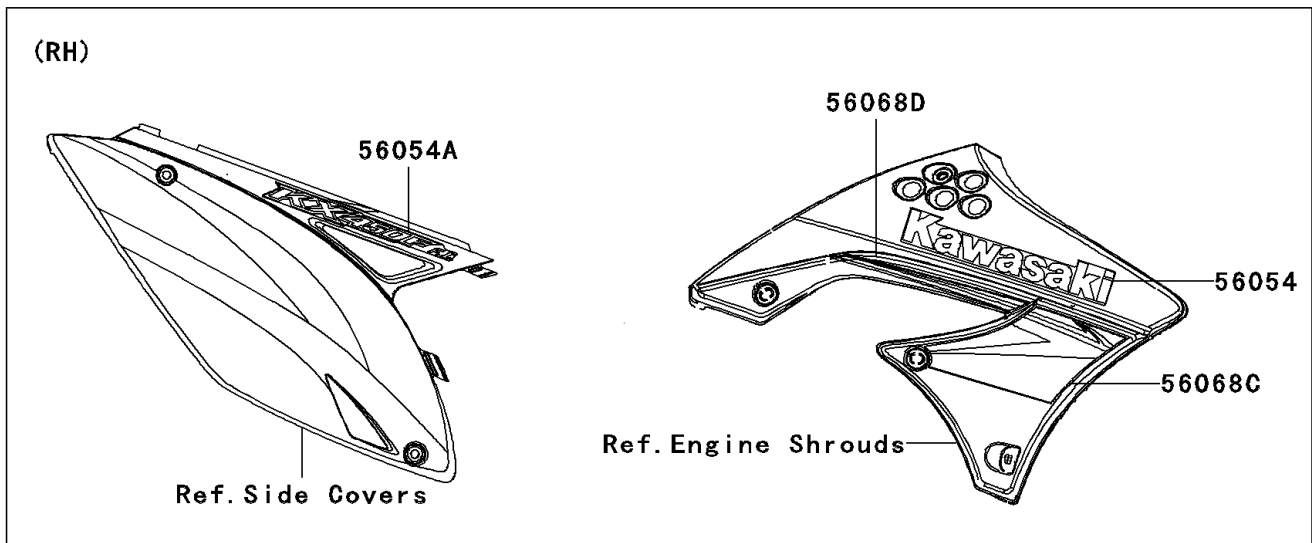

2010 KX™450F PARTS DIAGRAM

Decals

F2861

2010 KX™450F PARTS LIST

Decals

| ITEM NAME | PART NUMBER | QUANTITY |
|--|-------------|----------|
| MARK,SHROUD,KAWASAKI (Ref # 56054) | 56054-0466 | 1 |
| MARK,SIDE COVER,KX450F F.I. (Ref # 56054A) | 56054-0467 | 1 |
| PATTERN,NUMBER PLATE (Ref # 56068) | 56068-1490 | 1 |
| PATTERN,SHROUD,FR,LH (Ref # 56068A) | 56068-1884 | 1 |
| PATTERN,SHROUD,RR,LH (Ref # 56068B) | 56068-1885 | 1 |
| PATTERN,SHROUD,FR,RH (Ref # 56068C) | 56068-1886 | 1 |
| PATTERN,SHROUD,RR,RH (Ref # 56068D) | 56068-1887 | 1 |