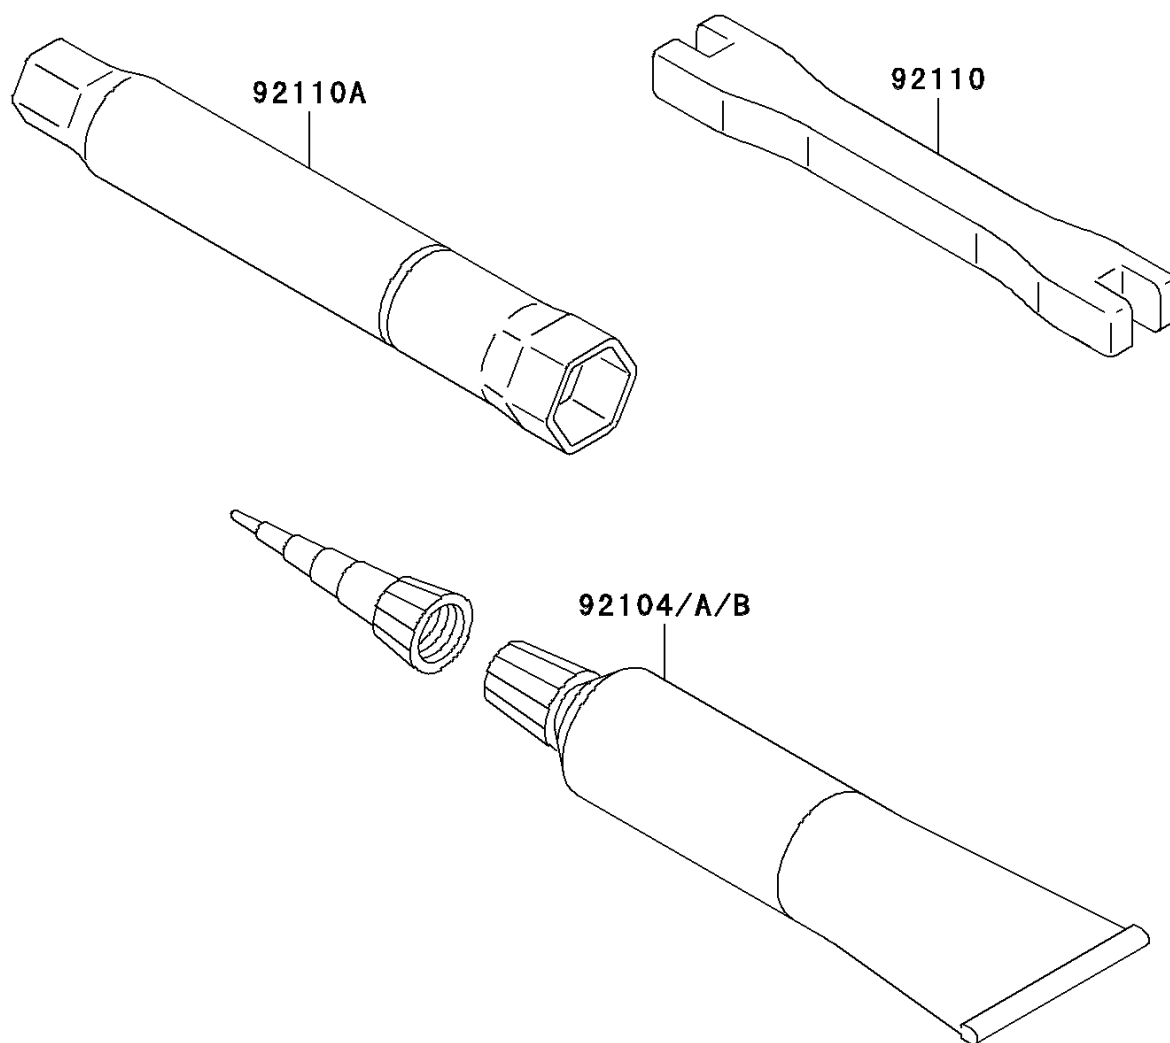

## 2010 KX™450F PARTS DIAGRAM

Owner's Tools

F2810

## 2010 KX™450F PARTS LIST

Owner's Tools

ITEM NAME	PART NUMBER	QUANTITY
GASKET-LIQUID,TB1211F,CLEAR (Ref # 92104)	92104-0004	1
GASKET-LIQUID,TB1216,GRAY (Ref # 92104A)	92104-1063	1
GASKET-LIQUID,TB1216B,BLACK (Ref # 92104B)	92104-1064	1
TOOL-WRENCH,NIPPLE,6X8 (Ref # 92110)	92110-0004	1
TOOL-WRENCH,BOX,16MM (Ref # 92110A)	92110-0005	1