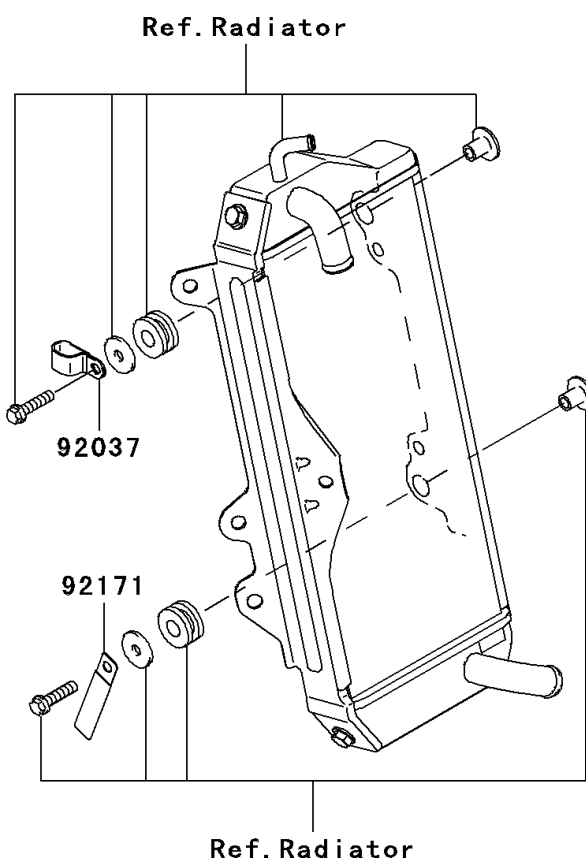

## 2010 KX™450F PARTS DIAGRAM

Cables

F2540

## 2010 KX™450F PARTS LIST

Cables

ITEM NAME	PART NUMBER	QUANTITY
CABLE-CLUTCH (Ref # 54011)	54011-0095	1
CABLE-THROTTLE (Ref # 54012)	54012-0245	1
CLAMP (Ref # 92037)	92037-1608	1
CLAMP (Ref # 92171)	92171-0652	1