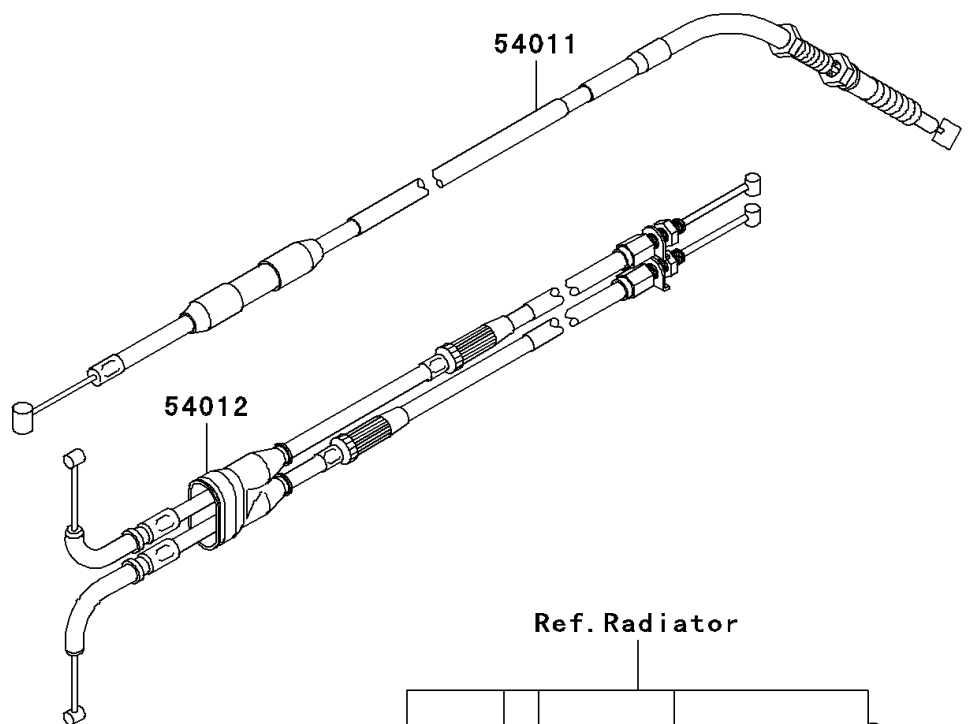

## 2010 KX™450F PARTS DIAGRAM

Cables

F2540

## 2010 KX™450F PARTS LIST

Cables

ITEM NAME	PART NUMBER	QUANTITY
CABLE-CLUTCH (Ref # 54011)	54011-0095	1
CABLE-THROTTLE (Ref # 54012)	54012-0245	1
CLAMP (Ref # 92037)	92037-1608	1
CLAMP (Ref # 92171)	92171-0652	1