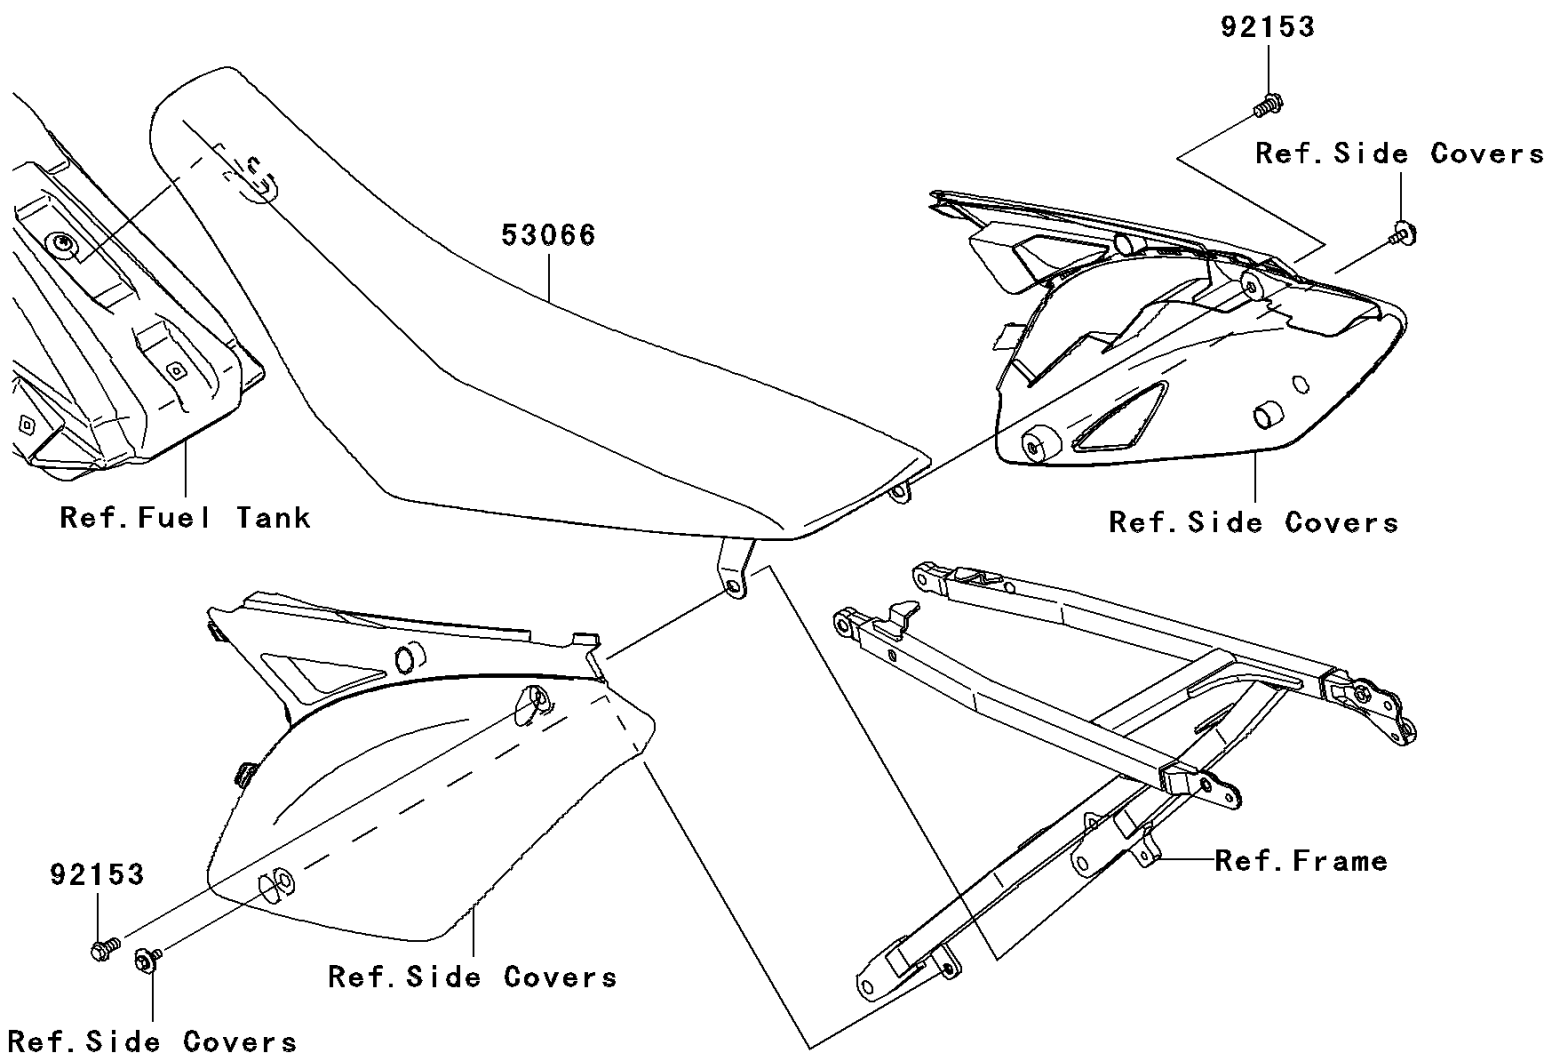

2010 KX™450F PARTS DIAGRAM

Seat

F2510

2010 KX™450F PARTS LIST

Seat

ITEM NAME	PART NUMBER	QUANTITY
SEAT-ASSY,BLACK/GREEN (Ref # 53066)	53066-0244-13R	1
BOLT,FLANGED,8X16 (Ref # 92153)	92153-1308	1