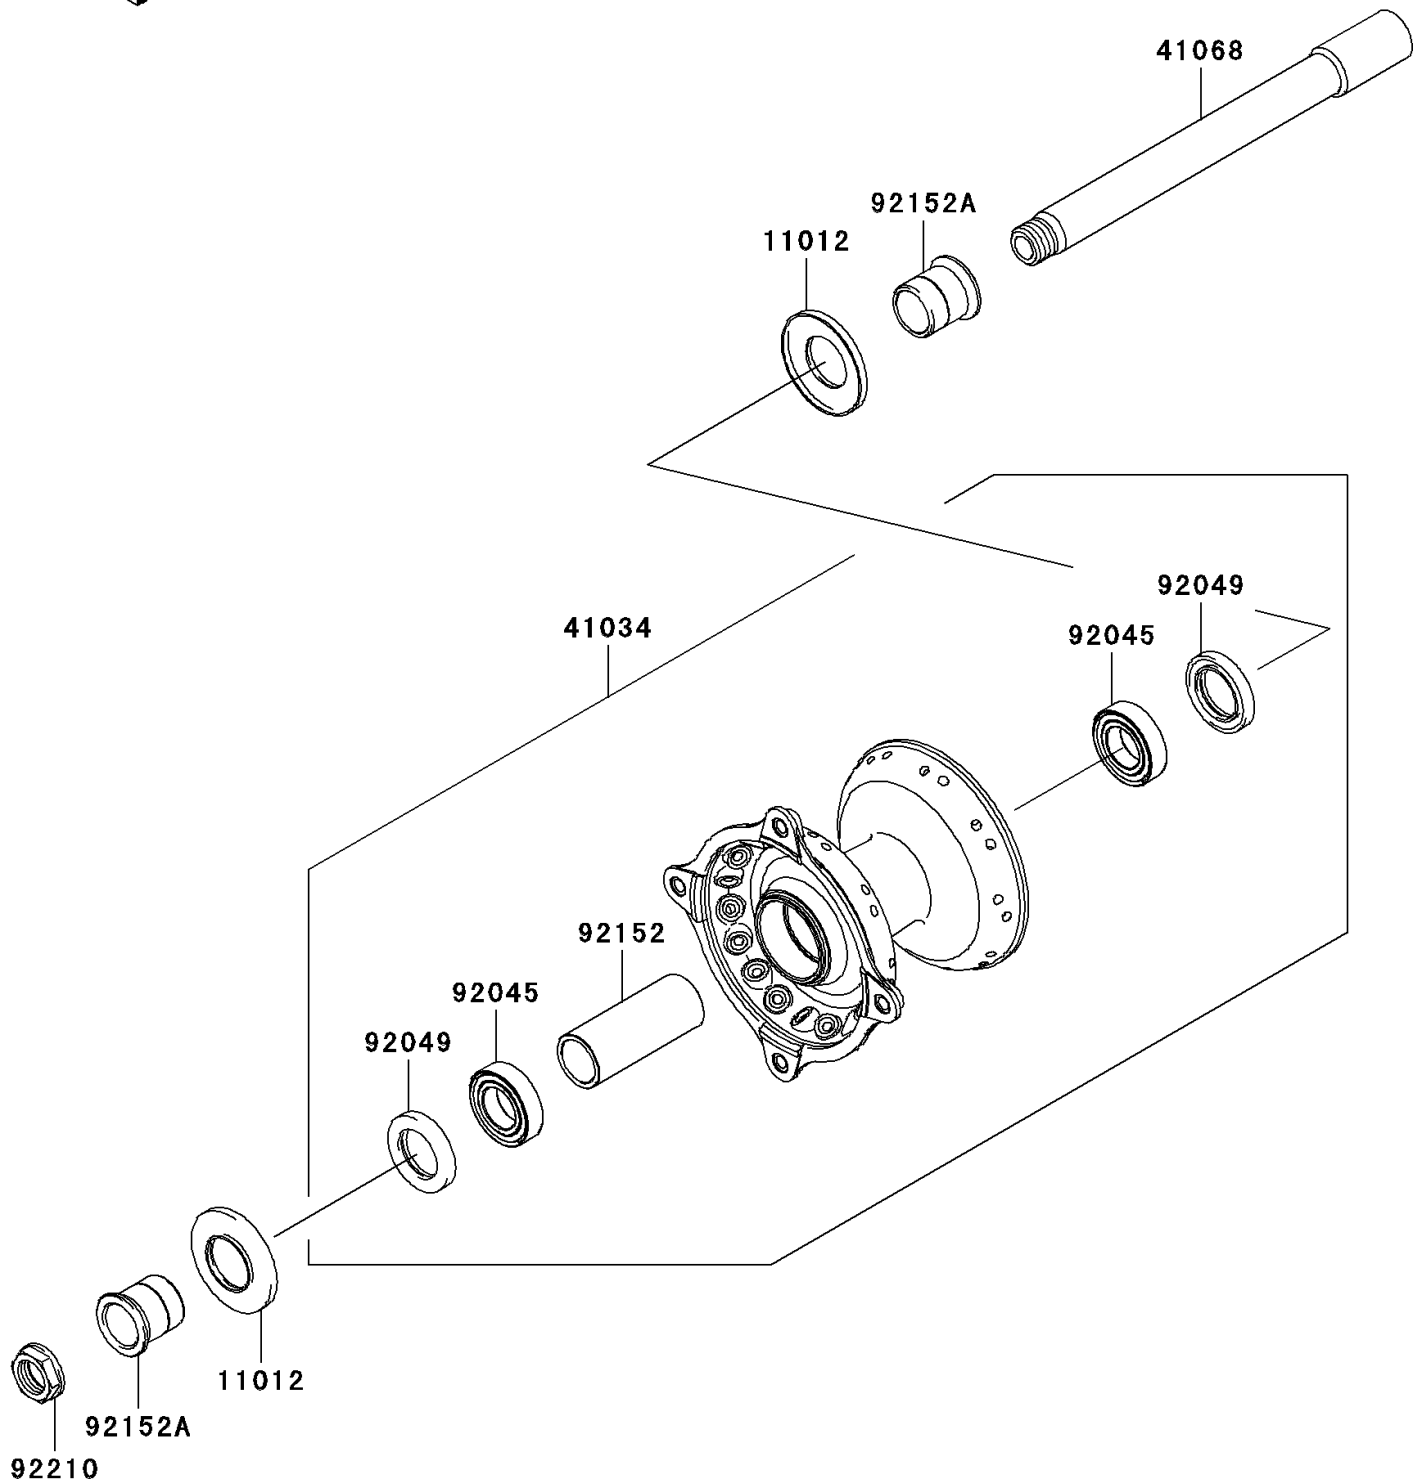

2010 KX™450F PARTS DIAGRAM

Front Hub

F2230

2010 KX™450F PARTS LIST

Front Hub

ITEM NAME	PART NUMBER	QUANTITY
CAP,AXLE (Ref # 11012)	11012-1581	1
DRUM-ASSY,FRONT BRAKE (Ref # 41034)	41034-0034	1
AXLE,FR (Ref # 41068)	41068-0004	1
BEARING-BALL,69042RS (Ref # 92045)	92045-1284	1
SEAL-OIL,BJNC-2 25X37X5 (Ref # 92049)	92049-1403	1
COLLAR,FRONT BRAKE DRUM,L=65 (Ref # 92152)	92152-0028	1
COLLAR,FR AXLE,L=27.5 (Ref # 92152A)	92152-0324	1
NUT,18MM (Ref # 92210)	92210-0065	1