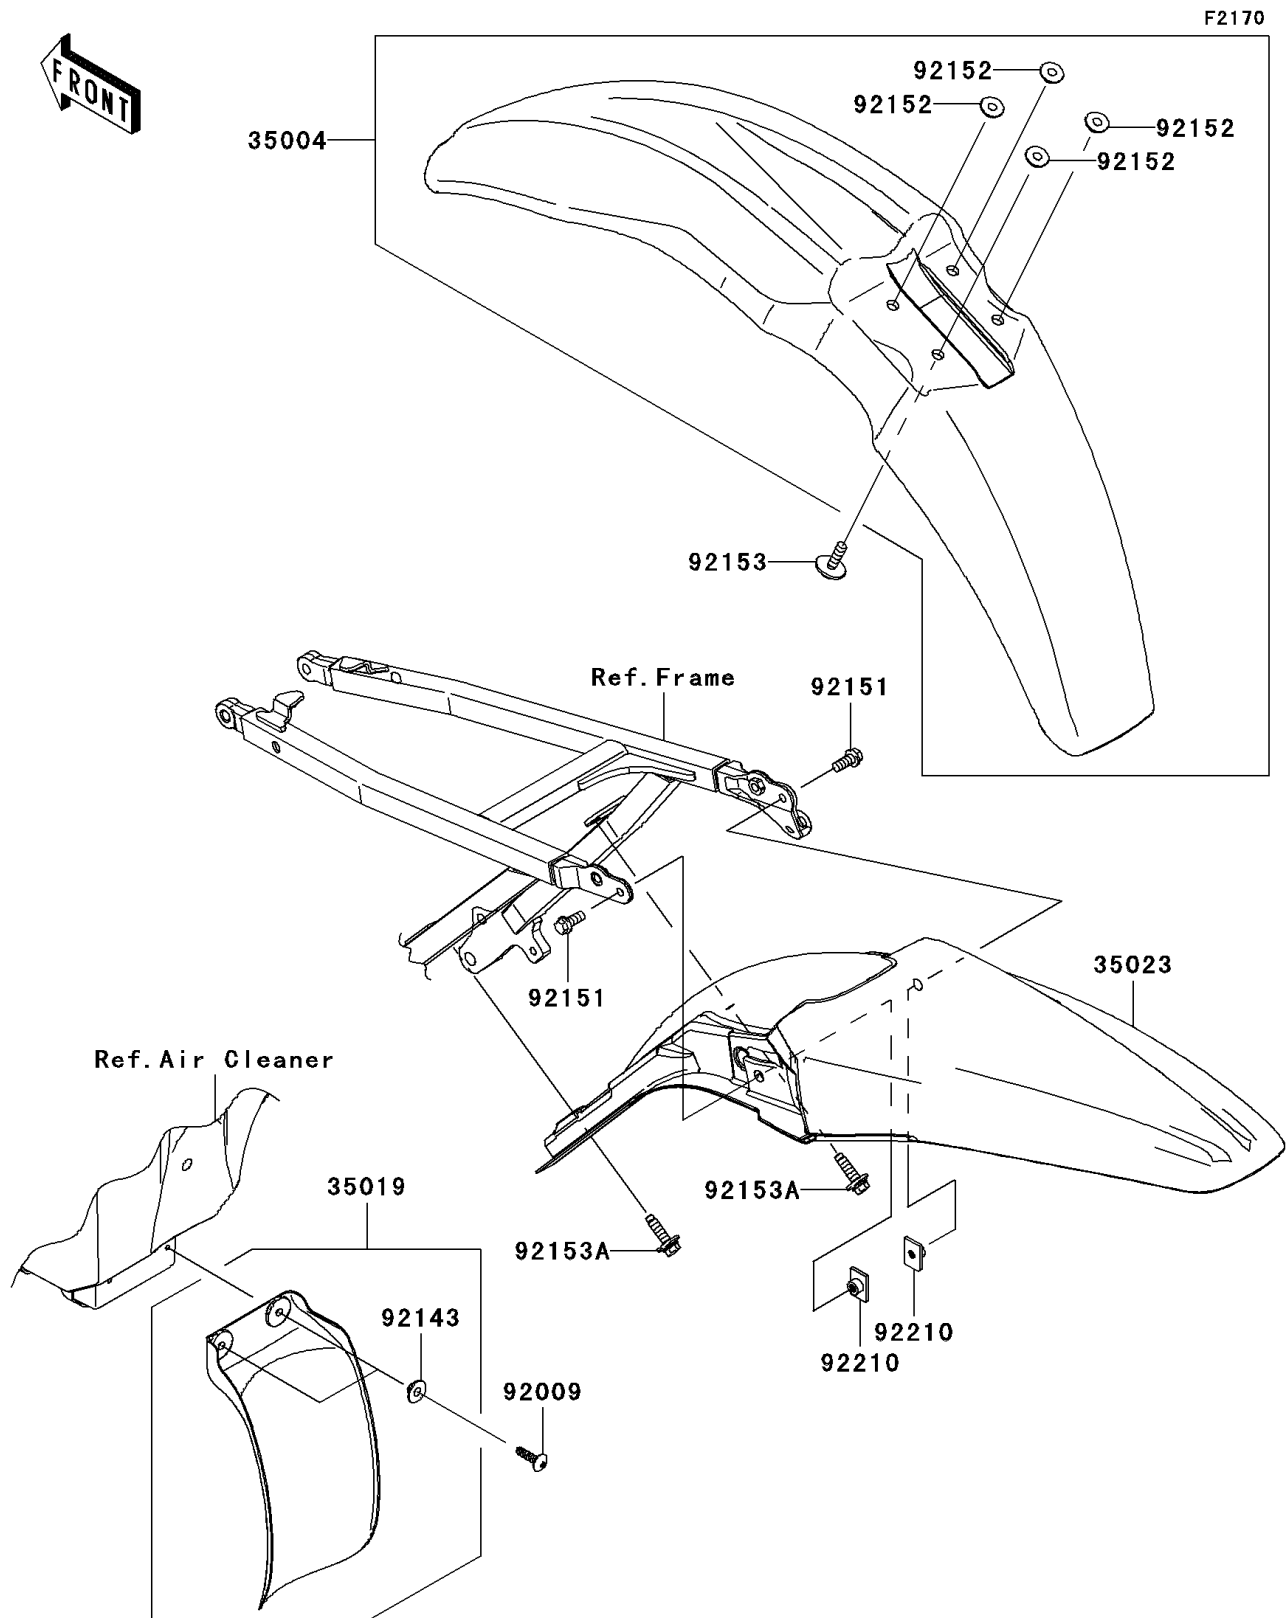

2010 KX™450F PARTS DIAGRAM

Fenders

2010 KX™450F PARTS LIST

Fenders

ITEM NAME	PART NUMBER	QUANTITY
FENDER-FRONT,L.GREEN (Ref # 35004)	35004-0139-290	1
FLAP,AIR FILTER (Ref # 35019)	35019-0050	1
FENDER-REAR,L.GREEN (Ref # 35023)	35023-0180-290	1
SCREW,TAPPING,5X20 (Ref # 92009)	92009-1993	1
COLLAR (Ref # 92143)	92143-1087	1
BOLT,6X14 (Ref # 92151)	92151-1423	1
COLLAR (Ref # 92152)	92152-1422	1
BOLT,6X20 (Ref # 92153)	92153-0864	1
BOLT,FLANGED,6X23 (Ref # 92153A)	92153-1852	1
NUT,PLATE,6MM (Ref # 92210)	92210-1352	1