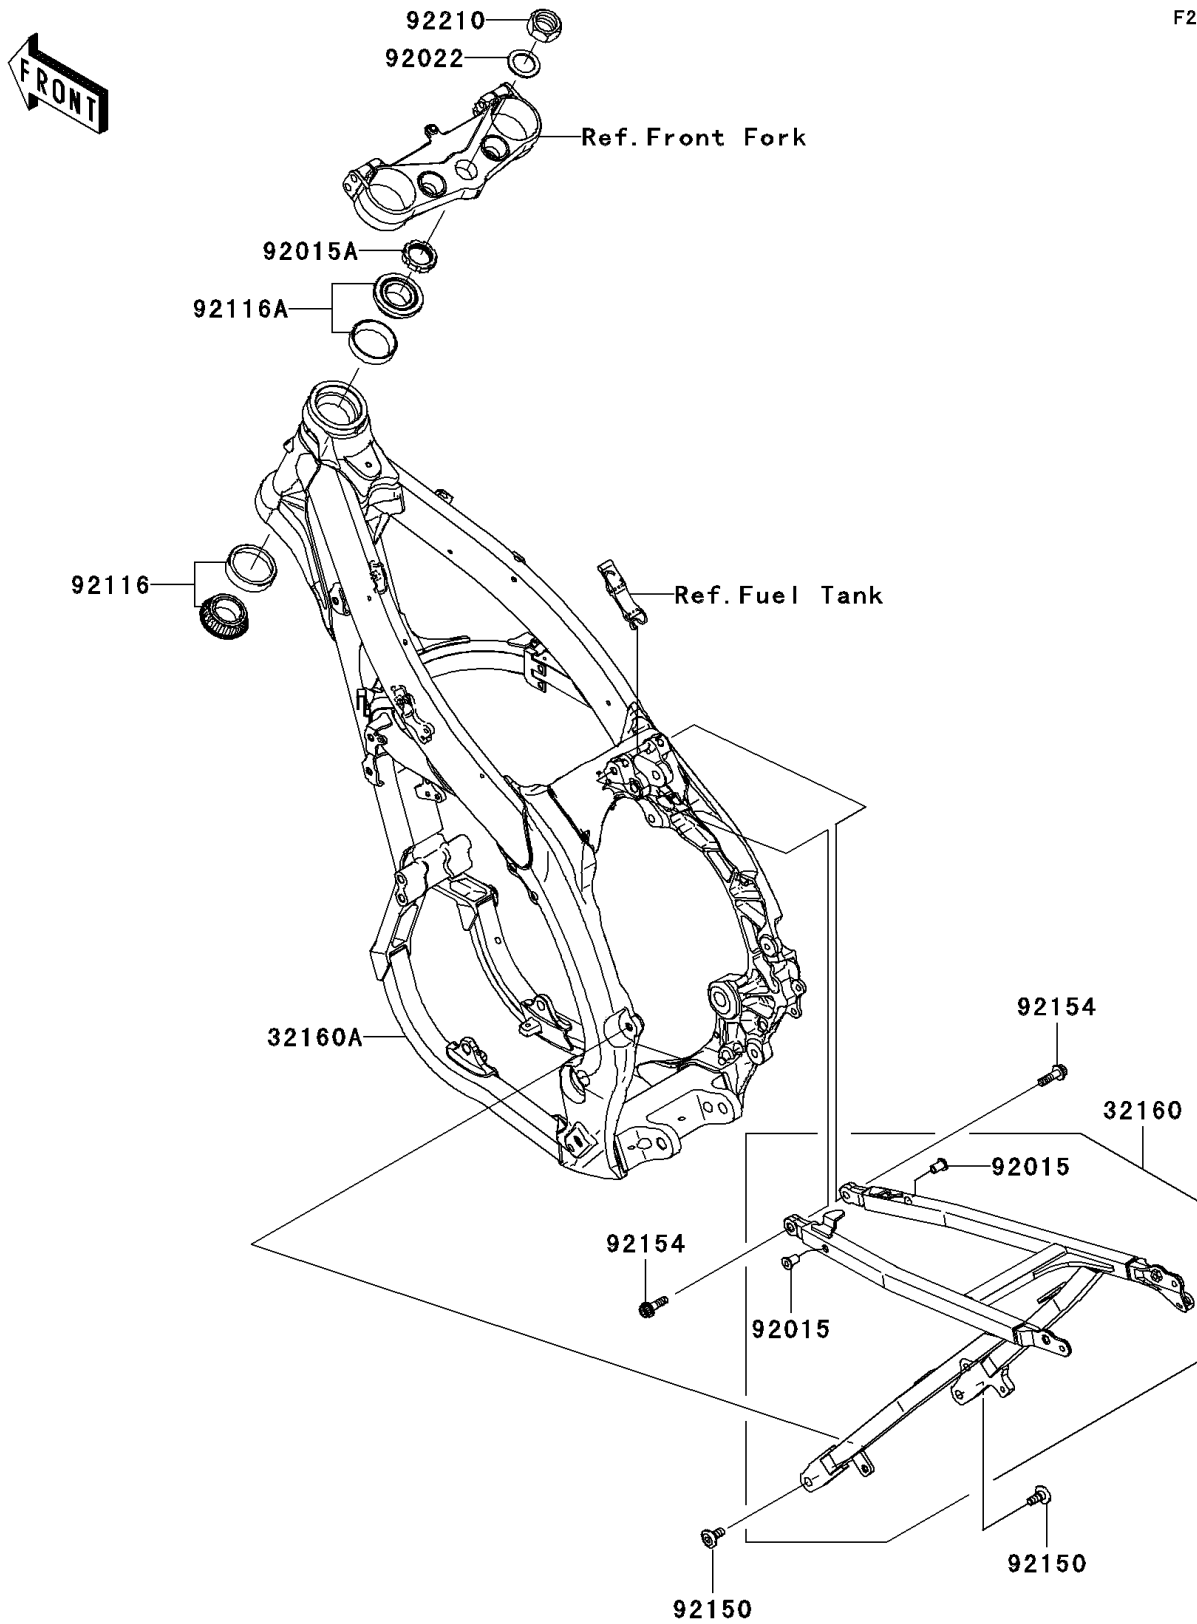

2010 KX™450F PARTS DIAGRAM

Frame

F2120

2010 KX™450F PARTS LIST

Frame

ITEM NAME	PART NUMBER	QUANTITY
FRAME-COMP,RR (Ref # 32160)	32160-0329	1
FRAME-COMP,FR (Ref # 32160A)	32160-0419	1
NUT,POP,6MM,L=15 (Ref # 92015)	92015-1791	1
NUT,STEERING STEM,28MM (Ref # 92015A)	92015-1861	1
WASHER,25X36X2.3 (Ref # 92022)	92022-250	1
BEARING-ROLLER,HI-CAP32006JRRS (Ref # 92116)	92116-1069	1
BEARING-ROLLER,HI-CAP320/28JRR (Ref # 92116A)	92116-1076	1
BOLT,SOCKET,8X20 (Ref # 92150)	92150-1760	1
BOLT,SOCKET,8X32 (Ref # 92154)	92154-0024	1
NUT,24MM (Ref # 92210)	92210-0066	1