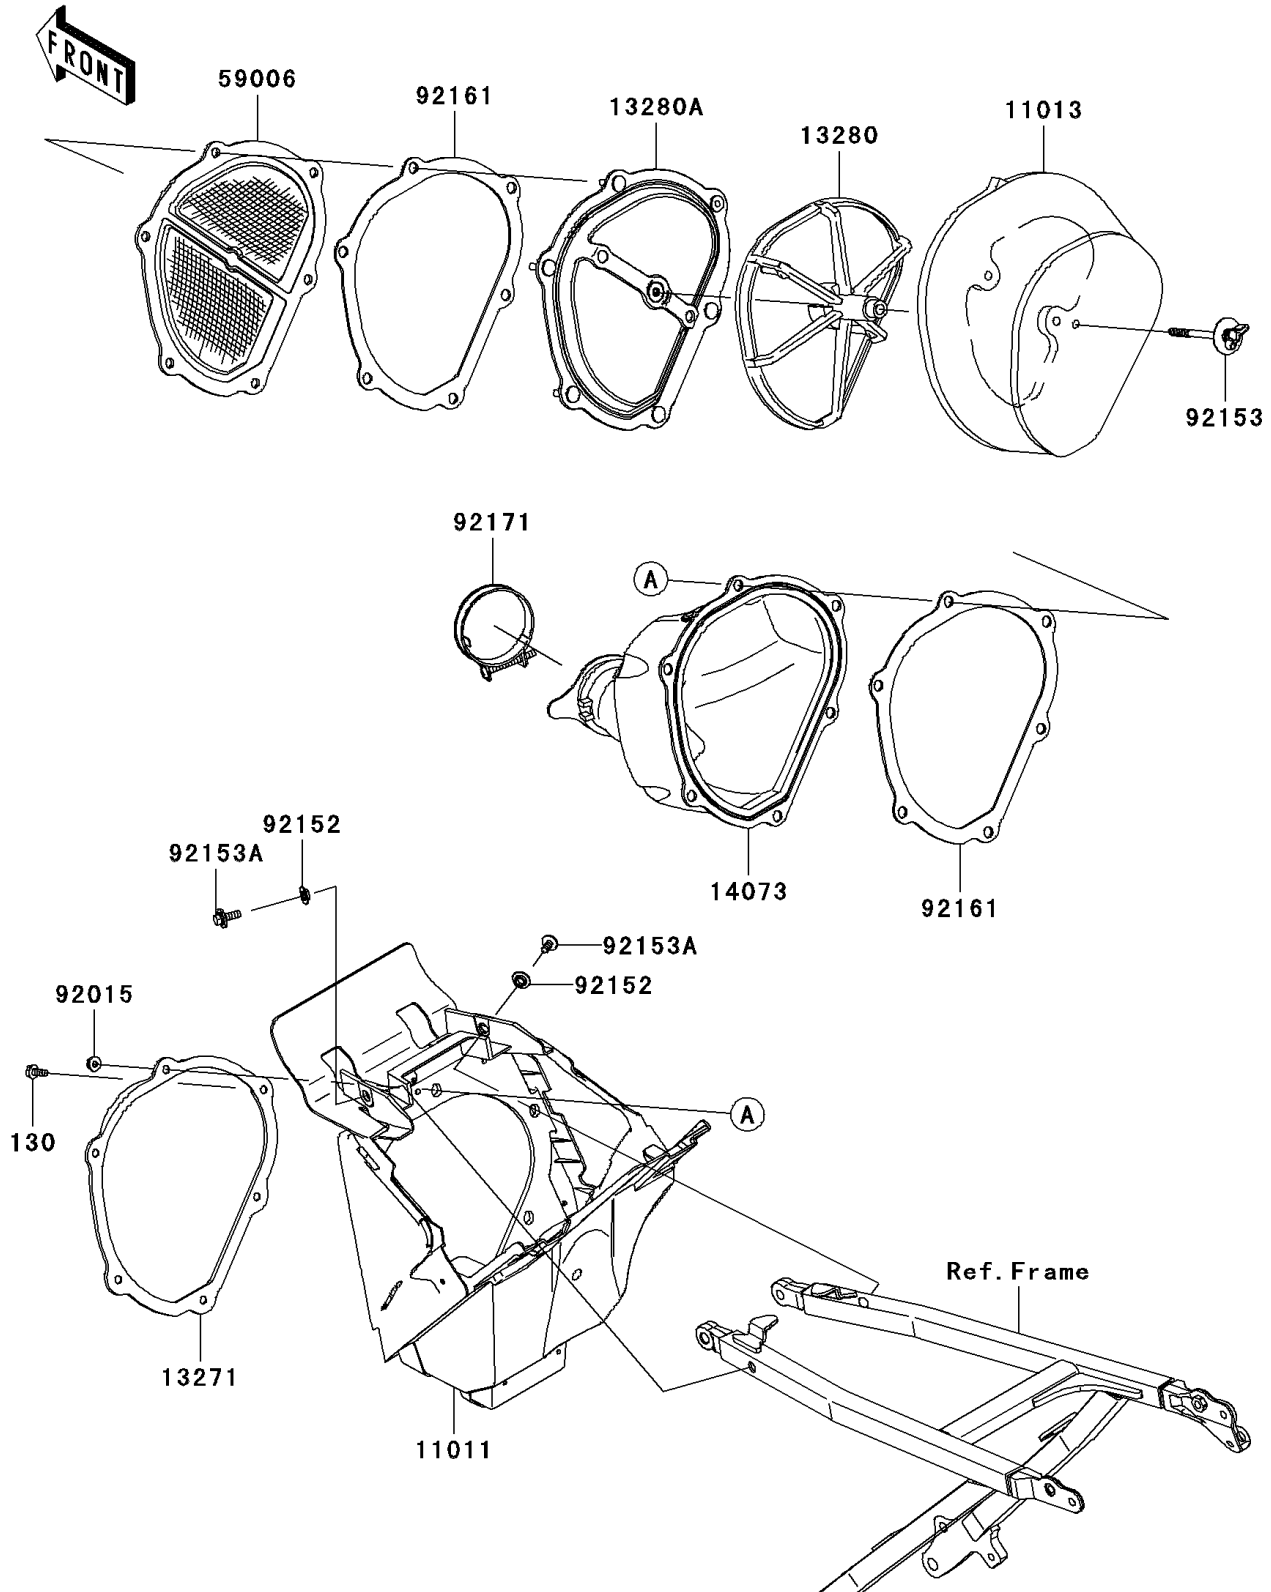

## 2010 KX™450F PARTS DIAGRAM

Air Cleaner

E1130

## 2010 KX™450F PARTS LIST

Air Cleaner

ITEM NAME	PART NUMBER	QUANTITY
BOLT-FLANGED,5X12 (Ref # 130)	130BA0512	1
CASE-AIR FILTER (Ref # 11011)	11011-0156	1
ELEMENT-AIR FILTER (Ref # 11013)	11013-0011	1
PLATE,DUCT FITTING (Ref # 13271)	13271-0730	1
HOLDER,ELEMENT (Ref # 13280)	13280-0108	1
HOLDER (Ref # 13280A)	13280-0170	1
DUCT,AIR FILTER (Ref # 14073)	14073-0271	1
ARRESTER-FLAME (Ref # 59006)	59006-0011	1
NUT,FLANGED,5MM (Ref # 92015)	92015-1259	1
COLLAR (Ref # 92152)	92152-0275	1
BOLT,6X75 (Ref # 92153)	92153-0623	1
BOLT,6X16 (Ref # 92153A)	92153-0863	1
DAMPER (Ref # 92161)	92161-0213	1
CLAMP,57.5MM (Ref # 92171)	92171-1990	1