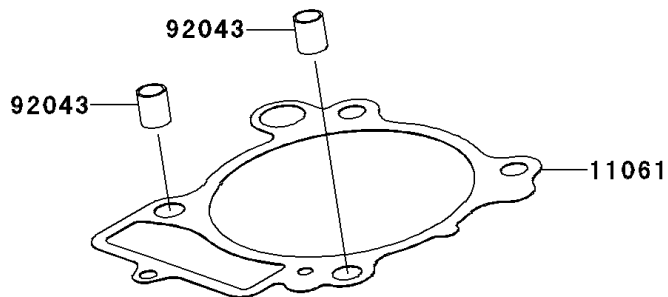

## 2010 KX™450F PARTS DIAGRAM

Cylinder/Piston(s)

E1120

## 2010 KX™450F PARTS LIST

Cylinder/Piston(s)

ITEM NAME	PART NUMBER	QUANTITY
CYLINDER-ENGINE (Ref # 11005)	11005-0125	1
GASKET,CYLINDER BASE (Ref # 11061)	11061-0353	1
PISTON-ENGINE (Ref # 13001)	13001-0117	1
PIN-PISTON (Ref # 13002)	13002-0028	1
RING-SET-PISTON (Ref # 13008)	13008-0018	1
RING-SNAP,PISTON PIN (Ref # 92036)	92036-008	1
PIN,10.1X12X14 (Ref # 92043)	92043-4009	1
BOLT,SOCKET,6X35 (Ref # 92150)	92150-1875	1