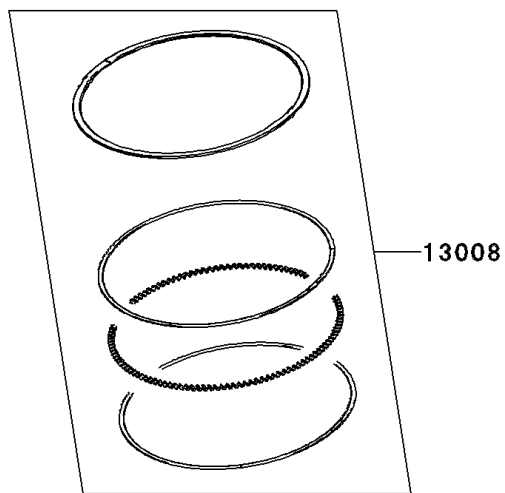

## 2010 KX™450F PARTS DIAGRAM

Cylinder/Piston(s)

E1120

## 2010 KX™450F PARTS LIST

Cylinder/Piston(s)

ITEM NAME	PART NUMBER	QUANTITY
CYLINDER-ENGINE (Ref # 11005)	11005-0125	1
GASKET,CYLINDER BASE (Ref # 11061)	11061-0353	1
PISTON-ENGINE (Ref # 13001)	13001-0117	1
PIN-PISTON (Ref # 13002)	13002-0028	1
RING-SET-PISTON (Ref # 13008)	13008-0018	1
RING-SNAP,PISTON PIN (Ref # 92036)	92036-008	1
PIN,10.1X12X14 (Ref # 92043)	92043-4009	1
BOLT,SOCKET,6X35 (Ref # 92150)	92150-1875	1