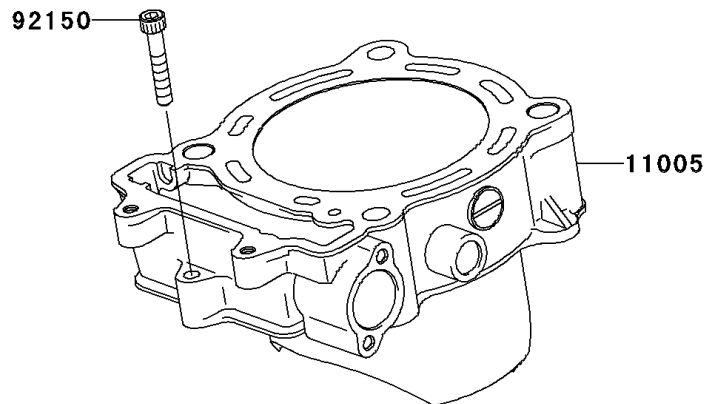

## 2010 KX™450F PARTS DIAGRAM

Cylinder/Piston(s)

E1120

## 2010 KX™450F PARTS LIST

Cylinder/Piston(s)

ITEM NAME	PART NUMBER	QUANTITY
CYLINDER-ENGINE (Ref # 11005)	11005-0125	1
GASKET,CYLINDER BASE (Ref # 11061)	11061-0353	1
PISTON-ENGINE (Ref # 13001)	13001-0117	1
PIN-PISTON (Ref # 13002)	13002-0028	1
RING-SET-PISTON (Ref # 13008)	13008-0018	1
RING-SNAP,PISTON PIN (Ref # 92036)	92036-008	1
PIN,10.1X12X14 (Ref # 92043)	92043-4009	1
BOLT,SOCKET,6X35 (Ref # 92150)	92150-1875	1