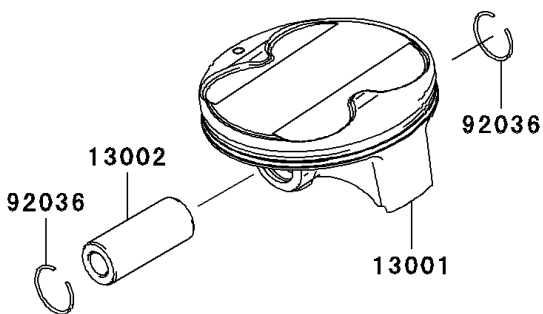

## 2010 KX™450F PARTS DIAGRAM

Cylinder/Piston(s)

E1120

## 2010 KX™450F PARTS LIST

Cylinder/Piston(s)

ITEM NAME	PART NUMBER	QUANTITY
CYLINDER-ENGINE (Ref # 11005)	11005-0125	1
GASKET,CYLINDER BASE (Ref # 11061)	11061-0353	1
PISTON-ENGINE (Ref # 13001)	13001-0117	1
PIN-PISTON (Ref # 13002)	13002-0028	1
RING-SET-PISTON (Ref # 13008)	13008-0018	1
RING-SNAP,PISTON PIN (Ref # 92036)	92036-008	1
PIN,10.1X12X14 (Ref # 92043)	92043-4009	1
BOLT,SOCKET,6X35 (Ref # 92150)	92150-1875	1