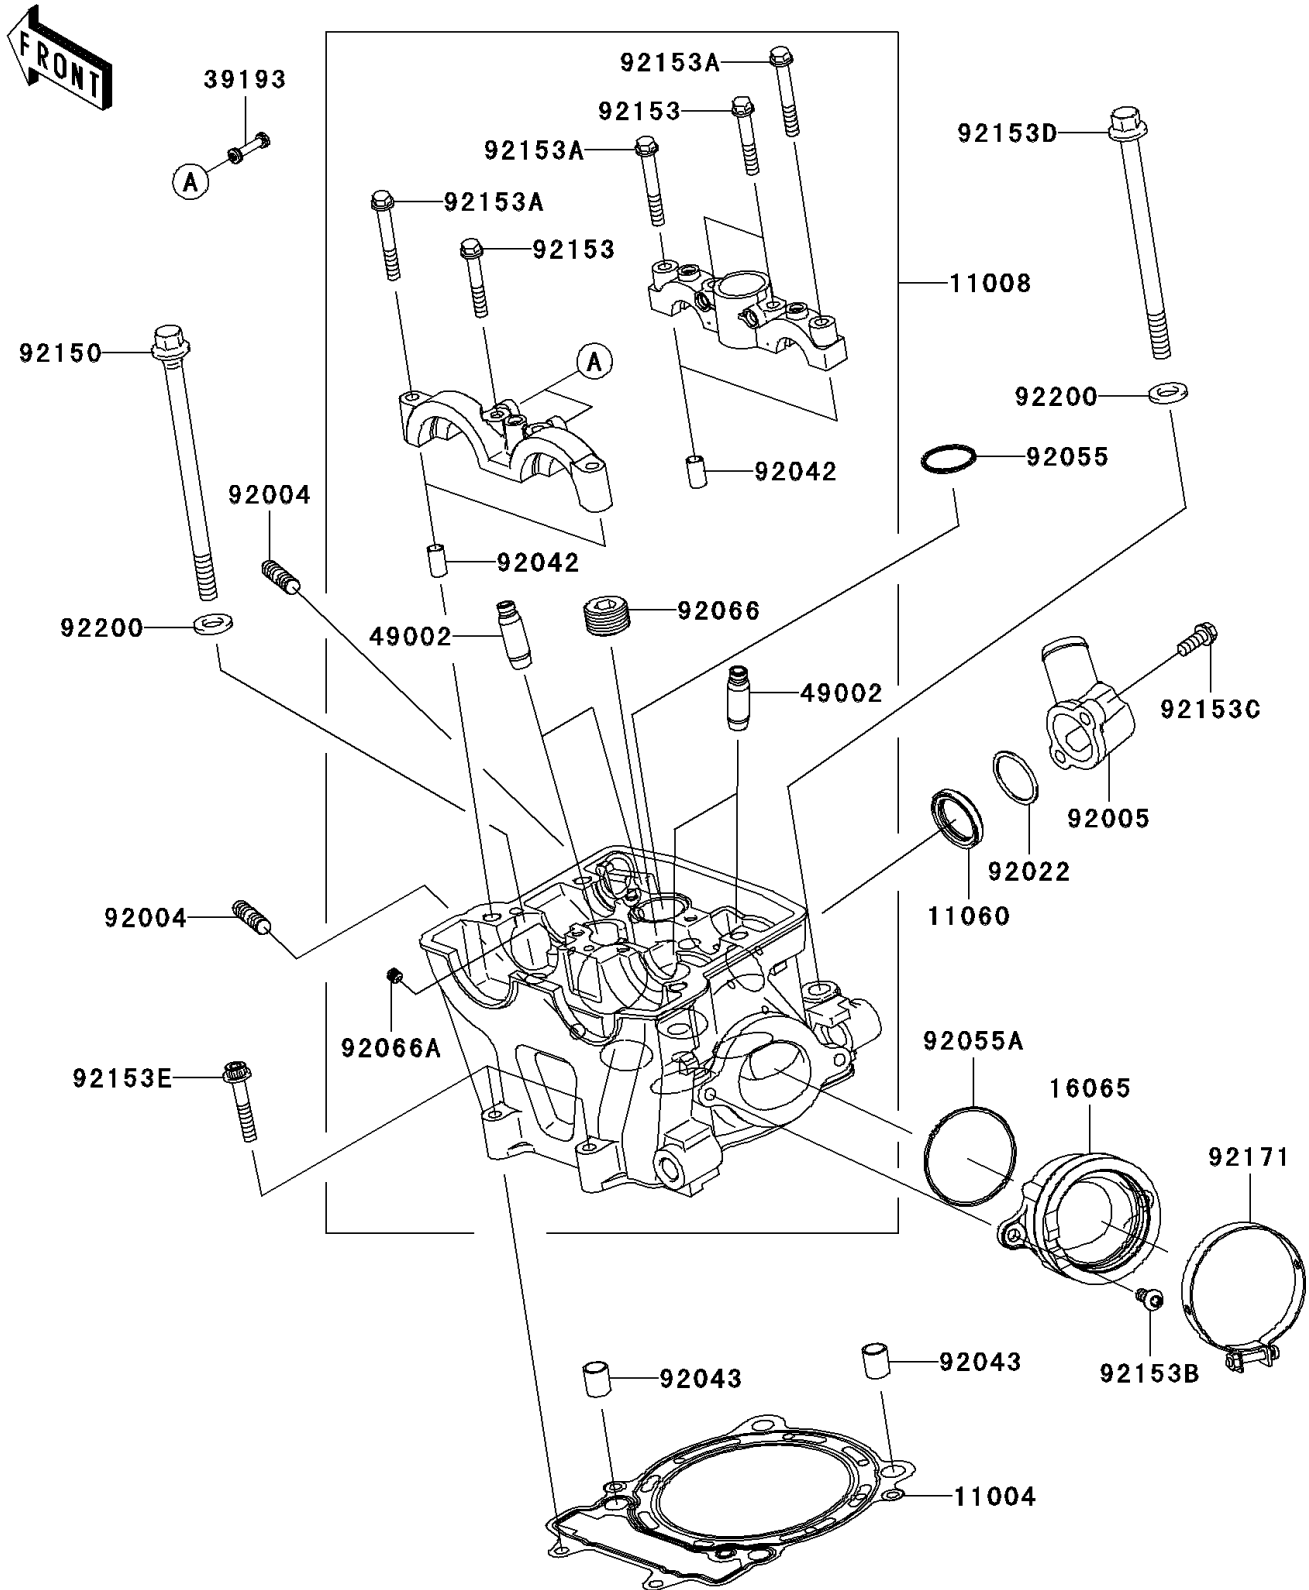

## 2010 KX™450F PARTS DIAGRAM

Cylinder Head

E1111

## 2010 KX™450F PARTS LIST

### Cylinder Head

ITEM NAME	PART NUMBER	QUANTITY
GASKET-HEAD (Ref # 11004)	11004-0088	1
HEAD-COMP-CYLINDER (Ref # 11008)	11008-0173	1
GASKET,THERMOSTAT (Ref # 11060)	11060-1300	1
HOLDER-CARBURETOR (Ref # 16065)	16065-0068	1
PIPE-OIL (Ref # 39193)	39193-0027	1
GUIDE-VALVE (Ref # 49002)	49002-0020	1
STUD,8X22 (Ref # 92004)	92004-0025	1
FITTING (Ref # 92005)	92005-0018	1
WASHER,25.3X30X1 (Ref # 92022)	92022-161	1
PIN,DOWEL,6.3X8X14 (Ref # 92042)	92042-007	1
PIN,10.1X12X14 (Ref # 92043)	92043-4009	1
RING-O,23.5X2.0 (Ref # 92055)	92055-0046	1
RING-O,47X1.9 (Ref # 92055A)	92055-1600	1
PLUG,PT1/2X12.5 (Ref # 92066)	92066-0002	1
PLUG,6X6 (Ref # 92066A)	92066-0068	1
BOLT,L=140 (Ref # 92150)	92150-1935	1
BOLT,6X38 (Ref # 92153)	92153-0338	1
BOLT,6X45 (Ref # 92153A)	92153-0339	1
BOLT,TORX,M6X14 (Ref # 92153B)	92153-0406	1
BOLT,6X16 (Ref # 92153C)	92153-0695	1
BOLT,FLANGED-SMALL,10X127 (Ref # 92153D)	92153-1001	1
BOLT,SOCKET,6X35 (Ref # 92153E)	92153-1556	1
CLAMP,62MM (Ref # 92171)	92171-0857	1
WASHER,10.5X19X2.3 (Ref # 92200)	92200-0114	1