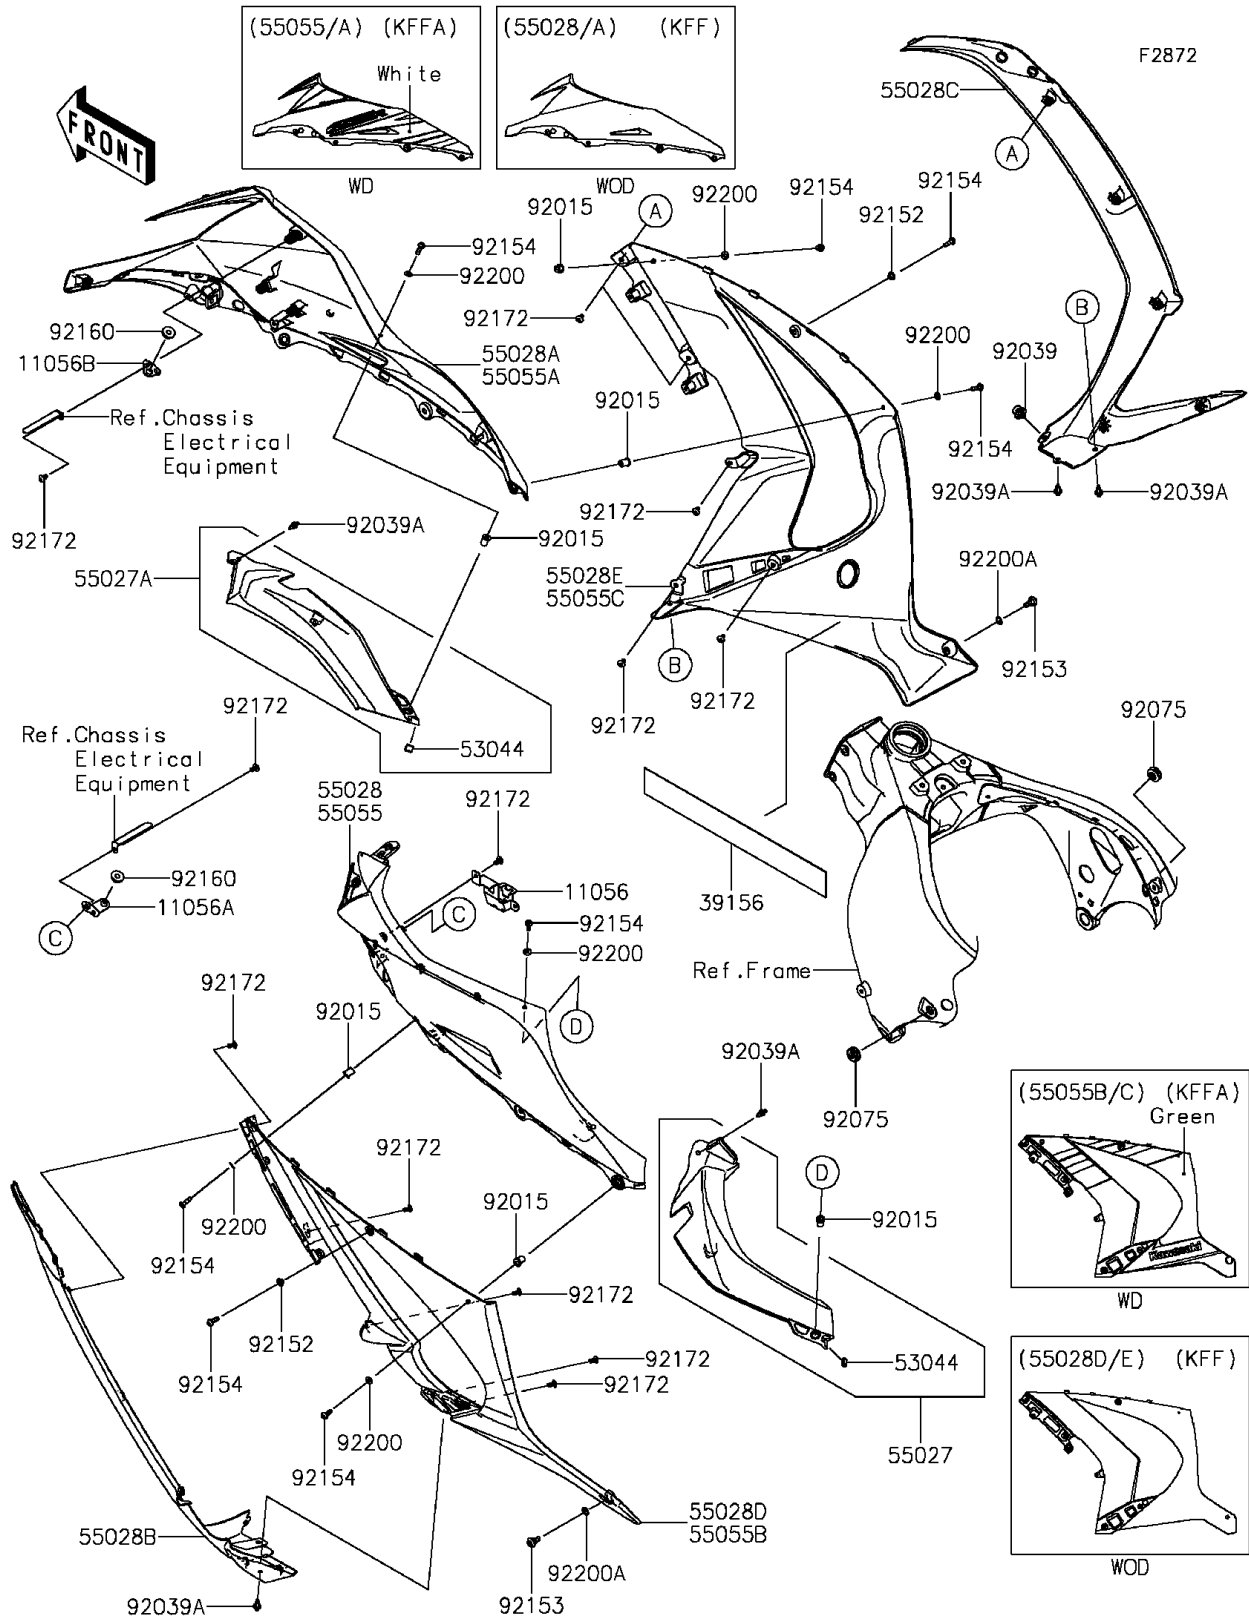

## 2015 NINJA® ZX™10R ABS PARTS DIAGRAM

Cowling Lower

## 2015 NINJA® ZX™10R ABS PARTS LIST

Cowling Lowers

ITEM NAME	PART NUMBER	QUANTITY
BRACKET,FUSE BOX (Ref # 11056)	11056-0457	1
BRACKET (Ref # 11056A)	11056-0709	1
BRACKET (Ref # 11056B)	11056-0710	1
PAD,49X400X0.3 (Ref # 39156)	39156-0753	1
TRIM (Ref # 53044)	53044-0552	1
COWLING-ASSY,INNER,LH,F.BLACK (Ref # 55027)	55027-0060-6Z	1
COWLING-ASSY,INNER,RH,F.BLACK (Ref # 55027A)	55027-0061-6Z	1
COWLING,SIDE,UPP,LH,F.EBONY (Ref # 55028)	55028-0333-45L	1
COWLING,SIDE,UPP,RH,F.EBONY (Ref # 55028A)	55028-0334-45L	1
COWLING,SIDE,FR,LH,F.BLACK (Ref # 55028B)	55028-0336-6Z	1
COWLING,SIDE,FR,RH,F.BLACK (Ref # 55028C)	55028-0337-6Z	1
COWLING,SIDE,LH,M.M.C.GRAY (Ref # 55028D)	55028-0338-51B	1
COWLING,SIDE,RH,M.M.C.GRAY (Ref # 55028E)	55028-0339-51B	1
NUT,WELL,5MM (Ref # 92015)	92015-1757	1
RIVET,HOLE 8MM (Ref # 92039)	92039-0014	1
RIVET (Ref # 92039A)	92039-0068	1
DAMPER (Ref # 92075)	92075-1067	1
COLLAR,5.3X7.3X5.3 (Ref # 92152)	92152-0912	1
BOLT,SOCKET,6MM (Ref # 92153)	92153-0489	1
BOLT,SOCKET,5X16 (Ref # 92154)	92154-0209	1
DAMPER (Ref # 92160)	92160-1613	1
SCREW,TAPPING,5X10 (Ref # 92172)	92172-0262	1
WASHER,NYLONE,5.3X11.5X0.5 (Ref # 92200)	92200-0006	1
WASHER,10.4X15.9X0.5 (Ref # 92200A)	92200-0157	1