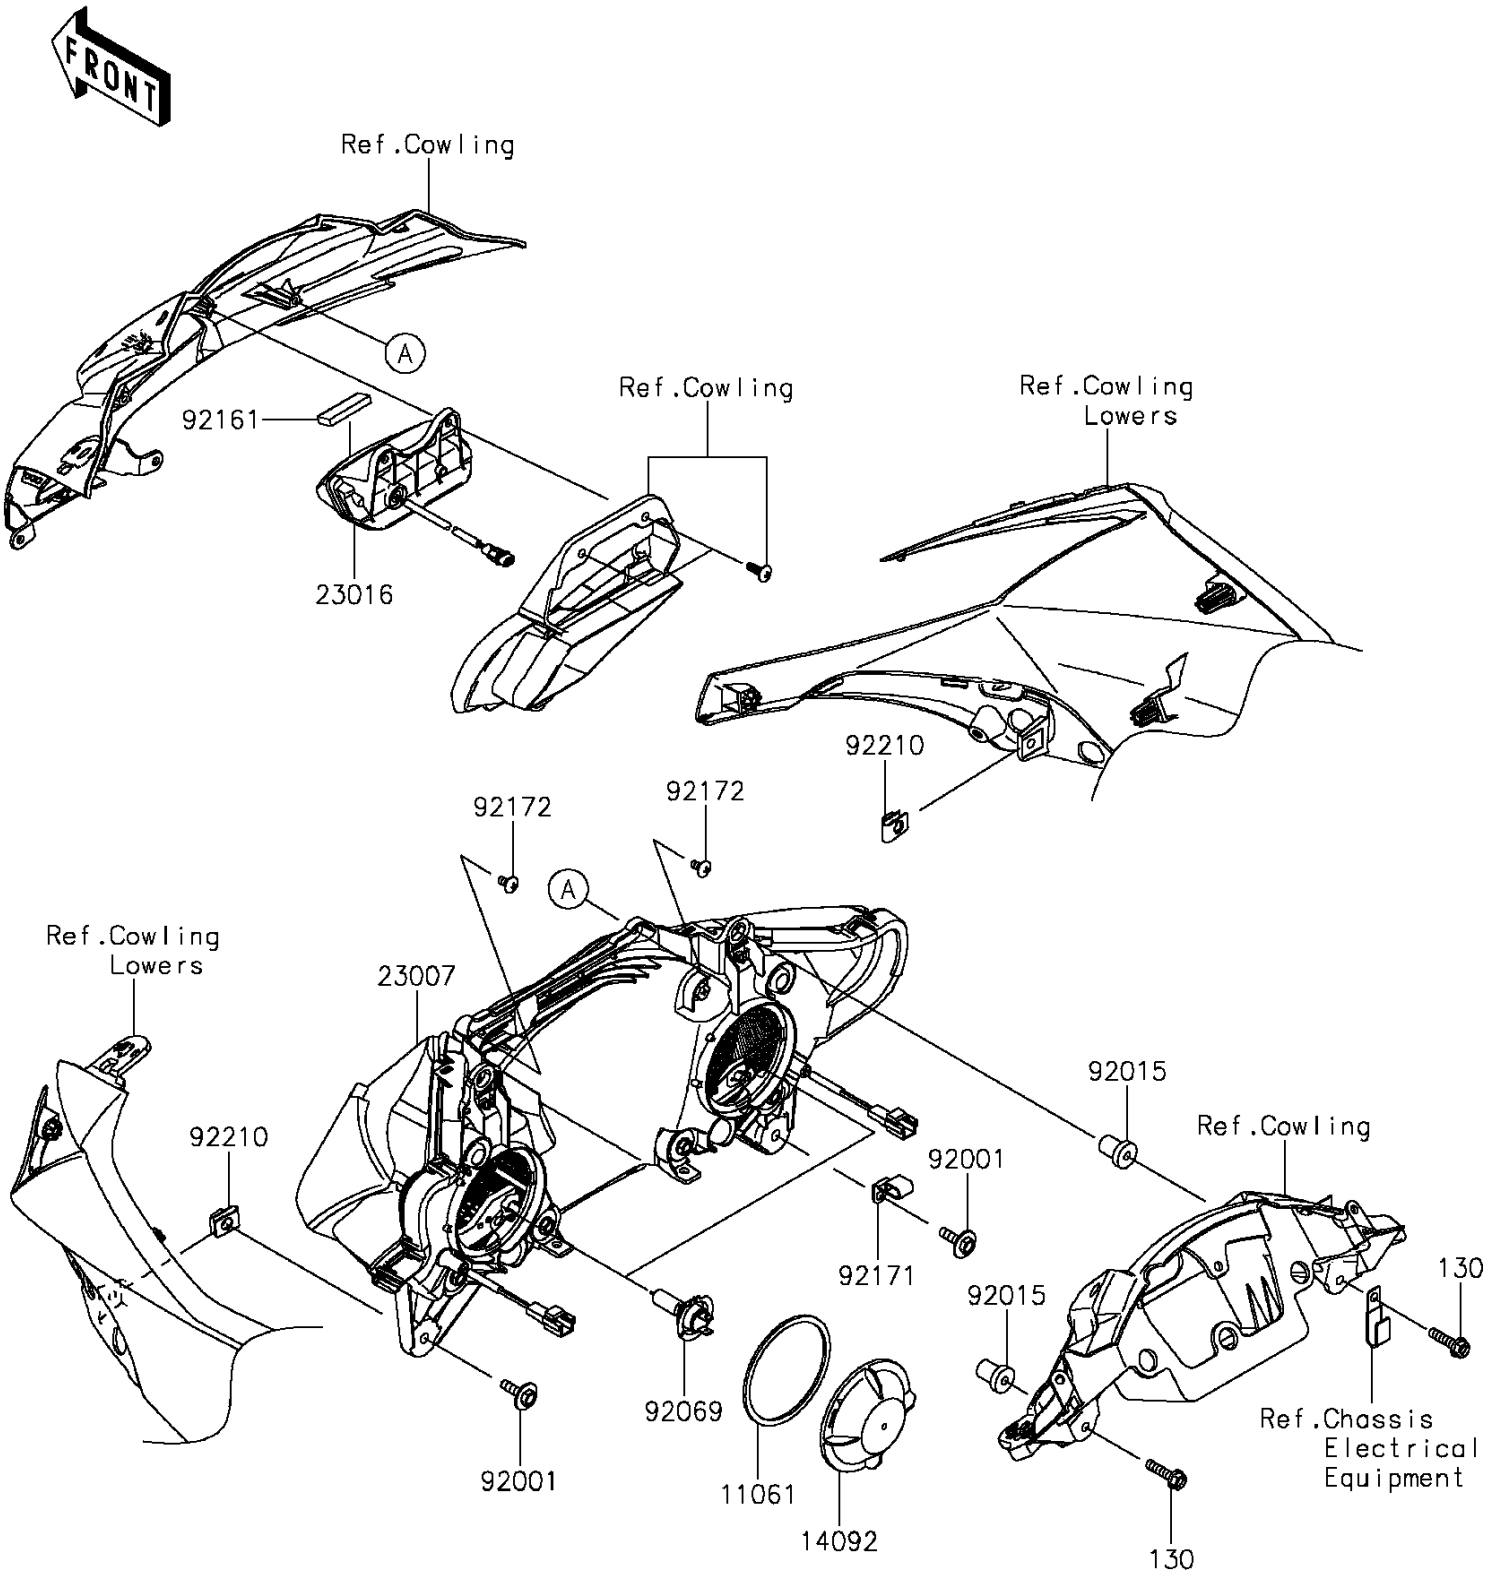

## 2015 NINJA® ZX™10R ABS PARTS DIAGRAM

Headlight(s)

F2710

## 2015 NINJA® ZX™10R ABS PARTS LIST

Headlight(s)

ITEM NAME	PART NUMBER	QUANTITY
BOLT-FLANGED,6X25 (Ref # 130)	130BB0625	1
GASKET (Ref # 11061)	11061-0746	1
COVER,HEAD LAMP (Ref # 14092)	14092-0793	1
LENS-COMP,HEAD LAMP (Ref # 23007)	23007-0155	1
LAMP-ASSY,POSITION LAMP (Ref # 23016)	23016-0045	1
BOLT,UPSET-WP,6X22 (Ref # 92001)	92001-1774	1
NUT,RUBBER,6MM (Ref # 92015)	92015-1692	1
BULB,12V 55W,H7 (Ref # 92069)	92069-0053	1
DAMPER,12X40X5 (Ref # 92161)	92161-0972	1
CLAMP (Ref # 92171)	92171-0926	1
SCREW,TAPPING,5X10 (Ref # 92172)	92172-0262	1
NUT (Ref # 92210)	92210-0130	1