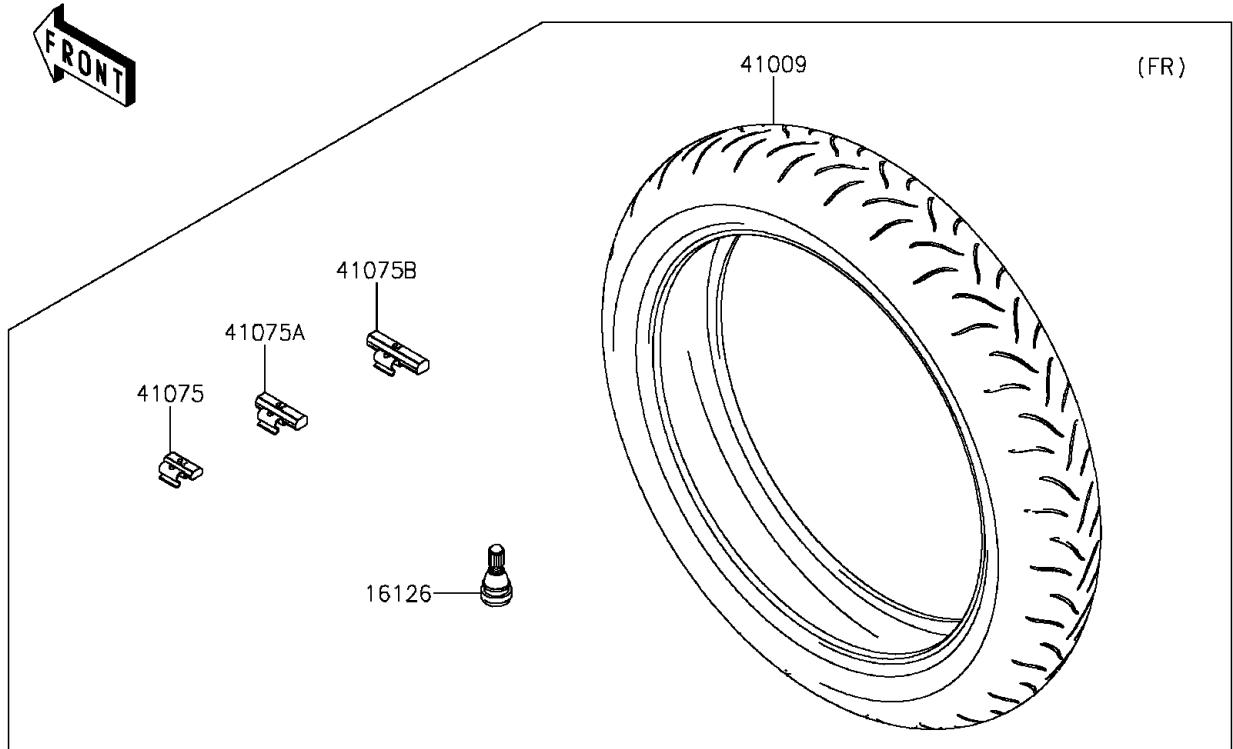

## 2015 NINJA® ZX™10R ABS PARTS DIAGRAM

Tires

F2210

## 2015 NINJA® ZX™10R ABS PARTS LIST

Tires

ITEM NAME	PART NUMBER	QUANTITY
VALVE,TIRE (Ref # 16126)	16126-1140	1
TIRE,FR,120/70ZR17(58W),BT016F (Ref # 41009)	41009-0272	1
TIRE,RR,190/55ZR17(75W),BT016R (Ref # 41009A)	41009-0273	1
BALANCER-WHEEL,10G,SILVER (Ref # 41075)	41075-0007	1
BALANCER-WHEEL,20G,SILVER (Ref # 41075A)	41075-0008	1
BALANCER-WHEEL,30G,SILVER (Ref # 41075B)	41075-0009	1