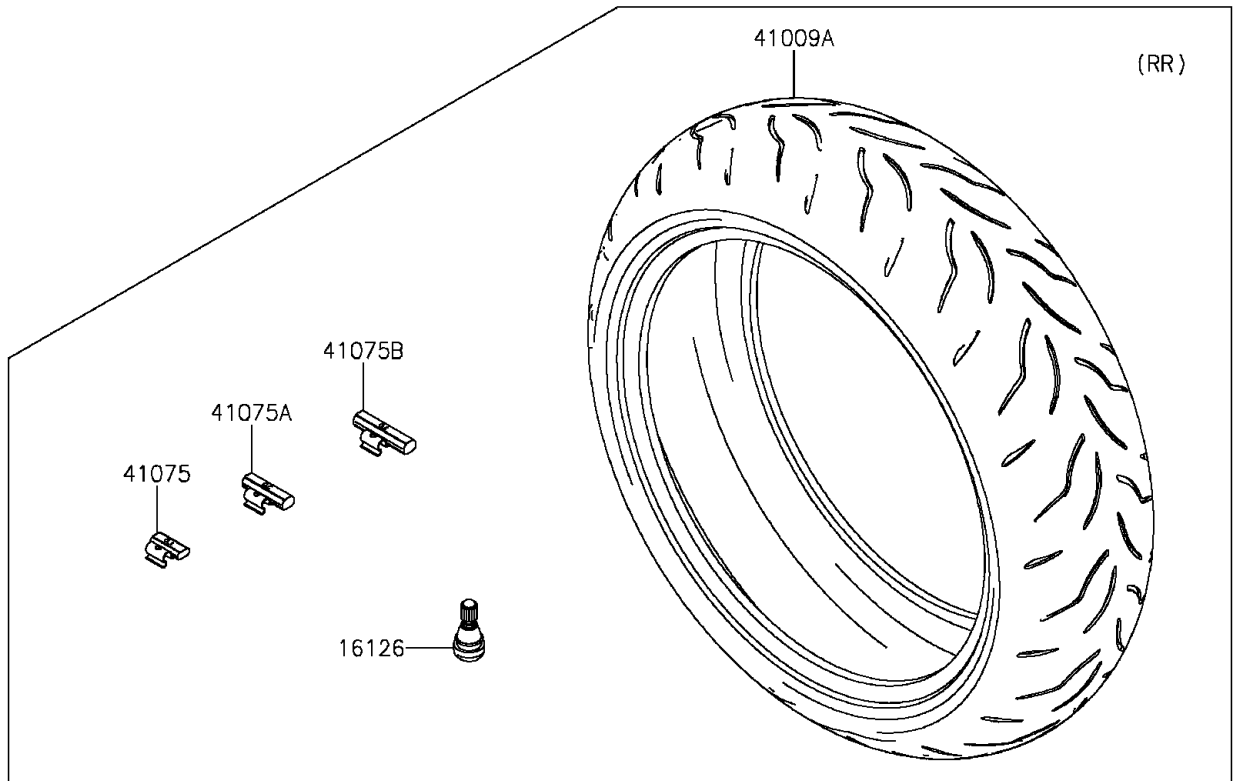

## 2015 NINJA® ZX™10R ABS PARTS DIAGRAM

Tires

F2210

## 2015 NINJA® ZX™10R ABS PARTS LIST

Tires

ITEM NAME	PART NUMBER	QUANTITY
VALVE,TIRE (Ref # 16126)	16126-1140	1
TIRE,FR,120/70ZR17(58W),BT016F (Ref # 41009)	41009-0272	1
TIRE,RR,190/55ZR17(75W),BT016R (Ref # 41009A)	41009-0273	1
BALANCER-WHEEL,10G,SILVER (Ref # 41075)	41075-0007	1
BALANCER-WHEEL,20G,SILVER (Ref # 41075A)	41075-0008	1
BALANCER-WHEEL,30G,SILVER (Ref # 41075B)	41075-0009	1