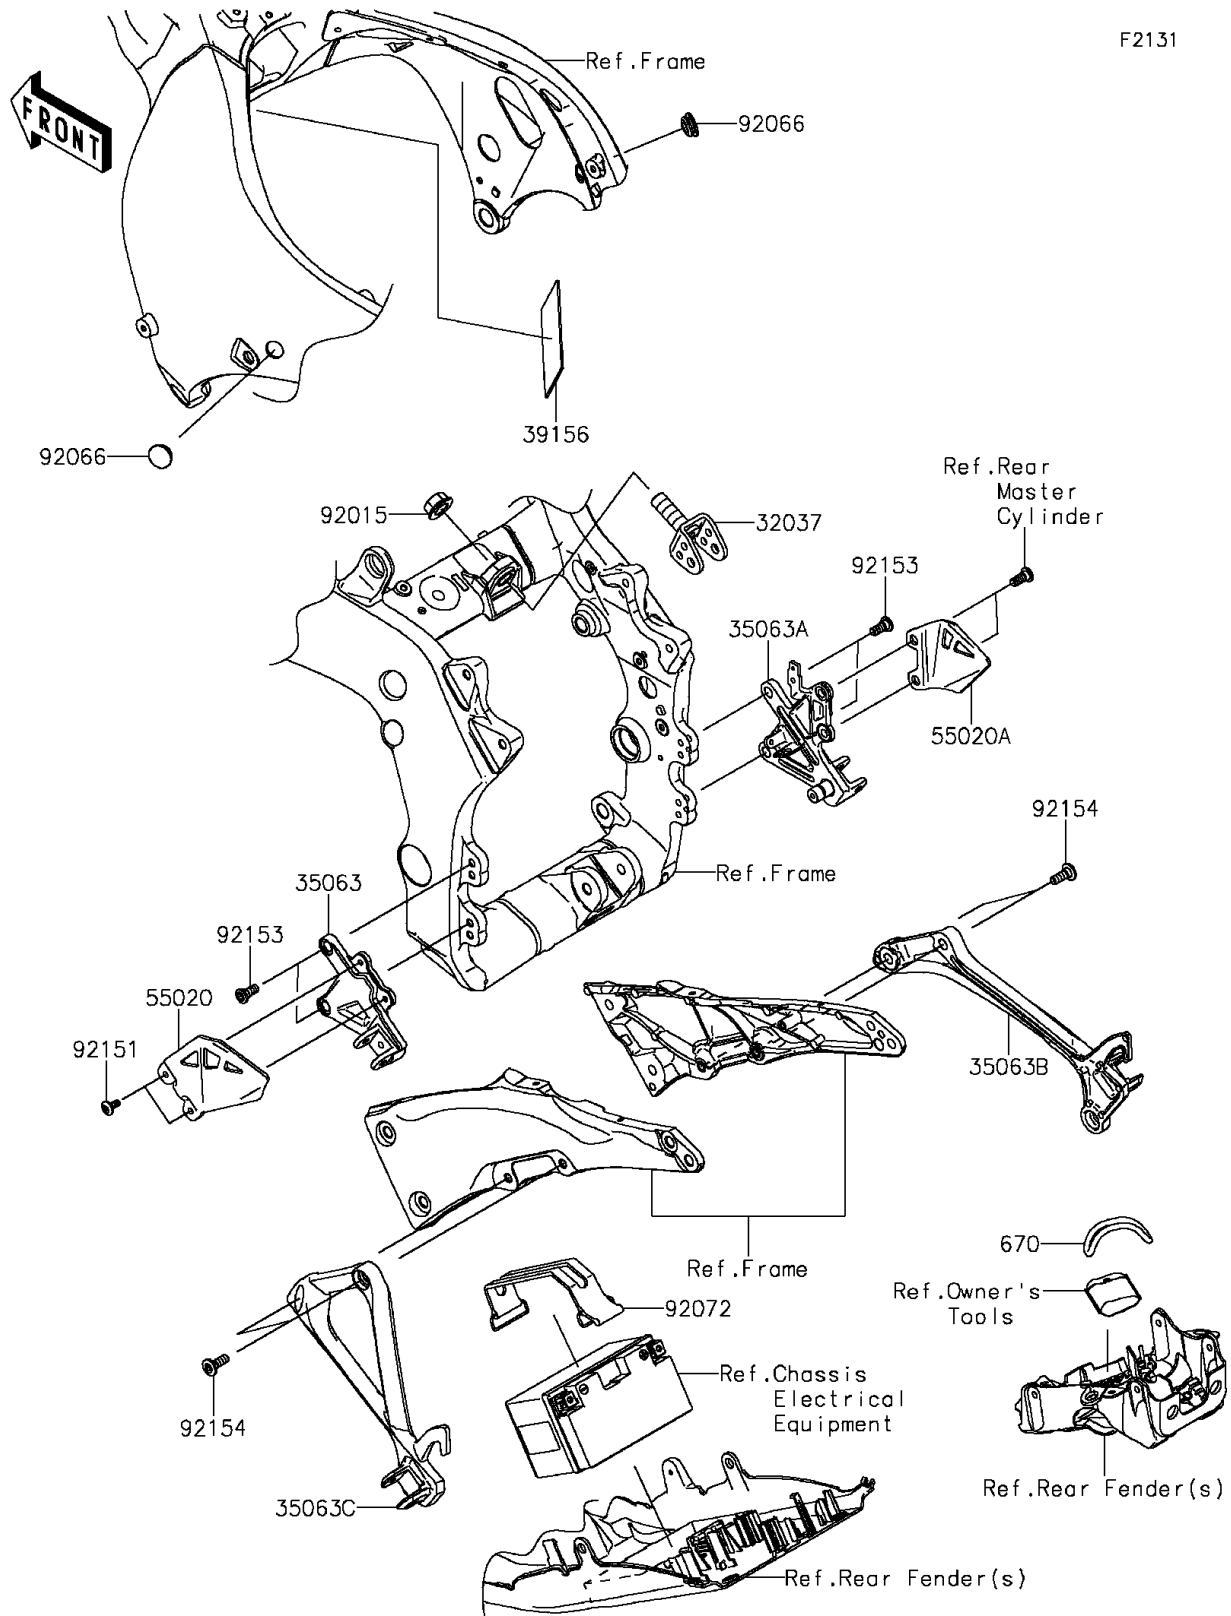

2015 NINJA® ZX™10R ABS PARTS DIAGRAM

Frame Fittings

2015 NINJA® ZX™10R ABS PARTS LIST

Frame Fittings

ITEM NAME	PART NUMBER	QUANTITY
O RING,54.6X5.7 (Ref # 670)	670B5055	1
BRACKET-SHOCKABSORBER (Ref # 32037)	32037-0149	1
STAY,FR STEP,LH,F.S.BLACK (Ref # 35063)	35063-0697-18R	1
STAY,FR STEP,RH,F.S.BLACK (Ref # 35063A)	35063-0698-18R	1
STAY,RR STEP,RH,F.S.BLACK (Ref # 35063B)	35063-0700-18R	1
STAY,RR STEP,LH,F.S.BLACK (Ref # 35063C)	35063-0852-18R	1
PAD,50X115X2 (Ref # 39156)	39156-0923	1
GUARD,FR STEP,LH (Ref # 55020)	55020-0569	1
GUARD,FR STEP,RH (Ref # 55020A)	55020-0570	1
NUT,FLANGED,16MM (Ref # 92015)	92015-1316	1
PLUG,17MM (Ref # 92066)	92066-1320	1
BAND,L=168 (Ref # 92072)	92072-1306	1
BOLT,SOCKET,6X14 (Ref # 92151)	92151-1654	1
BOLT,SOCKET,8X20 (Ref # 92153)	92153-1621	1
BOLT,SOCKET,8X23 (Ref # 92154)	92154-0300	1