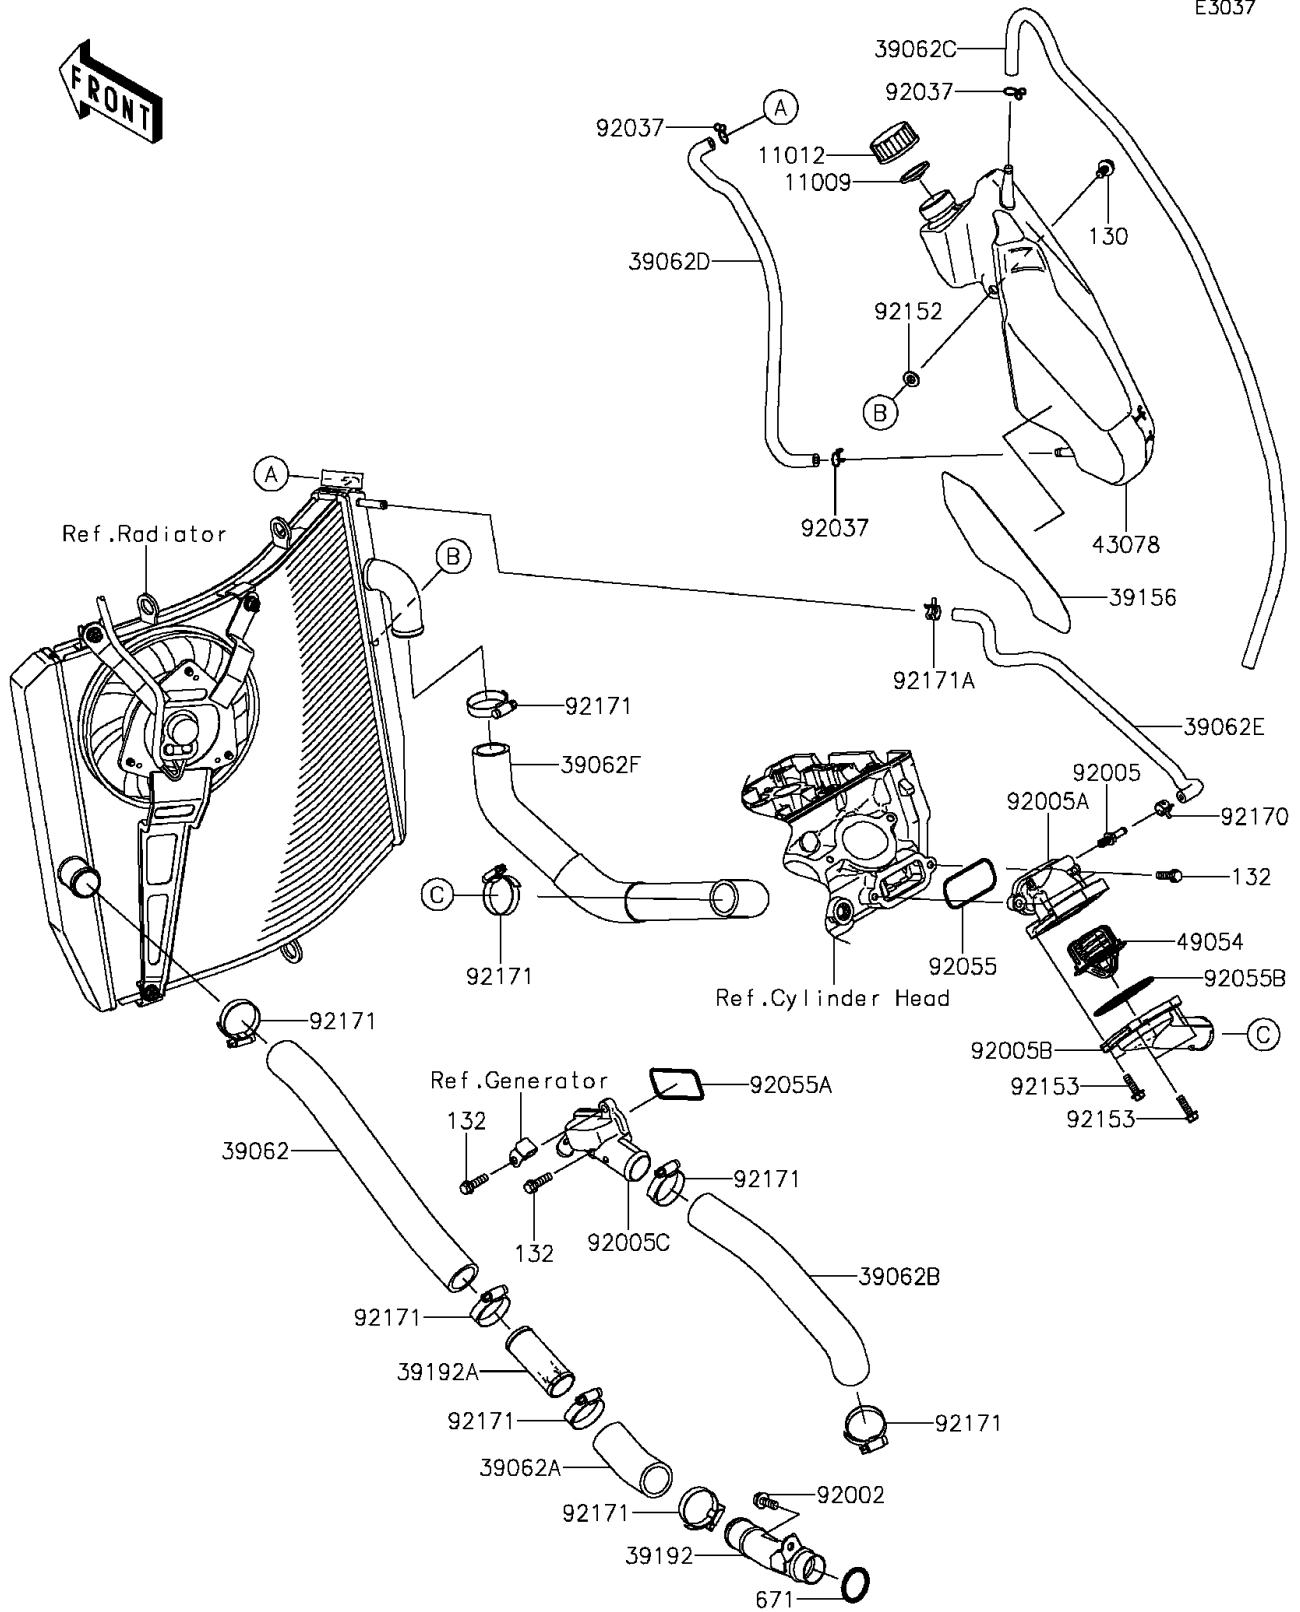

## 2015 NINJA® ZX™10R ABS PARTS DIAGRAM

Water Pipe

E3037

## 2015 NINJA® ZX™10R ABS PARTS LIST

Water Pipe

ITEM NAME	PART NUMBER	QUANTITY
BOLT-FLANGED,6X14 (Ref # 130)	130BA0614	1
BOLT-FLANGED-SMALL,6X20 (Ref # 132)	132BC0620	1
O RING,25MM (Ref # 671)	671B2525	1
GASKET,RESERVOIR TANK CAP (Ref # 11009)	11009-1145	1
CAP (Ref # 11012)	11012-1084	1
HOSE-COOLING,RAD.-3WAY PIPE (Ref # 39062)	39062-0326	1
HOSE-COOLING,W.PUMP-3WAY PIPE (Ref # 39062A)	39062-0327	1
HOSE-COOLING,W.PUMP-FITTING (Ref # 39062B)	39062-0328	1
HOSE-COOLING,OVER FLOW (Ref # 39062C)	39062-0332	1
HOSE-COOLING,RETURN (Ref # 39062D)	39062-0333	1
HOSE-COOLING (Ref # 39062E)	39062-0347	1
HOSE-COOLING,THERMO CAP-RAD (Ref # 39062F)	39062-0679	1
PAD (Ref # 39156)	39156-0672	1
PIPE-WATER (Ref # 39192)	39192-0134	1
PIPE-WATER,3WAY (Ref # 39192A)	39192-0558	1
RESERVOIR (Ref # 43078)	43078-0068	1
THERMOSTAT (Ref # 49054)	49054-0004	1
BOLT,6X16 (Ref # 92002)	92002-1571	1
FITTING (Ref # 92005)	92005-0056	1
FITTING,THERMO CASE (Ref # 92005A)	92005-0122	1
FITTING,THERMO CAP (Ref # 92005B)	92005-0123	1
FITTING (Ref # 92005C)	92005-0124	1
CLAMP,TUBE (Ref # 92037)	92037-147	1
RING-O,YP 27.6 57.6 1.9 (Ref # 92055)	92055-0021	1
RING-O (Ref # 92055A)	92055-0209	1
RING-O,53.5X2.6 (Ref # 92055B)	92055-112	1
COLLAR (Ref # 92152)	92152-1414	1
BOLT,FLANGED,5X18 (Ref # 92153)	92153-1588	1
CLAMP (Ref # 92170)	92170-1493	1

## 2015 NINJA® ZX™10R ABS PARTS LIST

Water Pipe

ITEM NAME	PART NUMBER	QUANTITY
CLAMP (Ref # 92171)	92171-0179	1
CLAMP (Ref # 92171A)	92171-0719	1