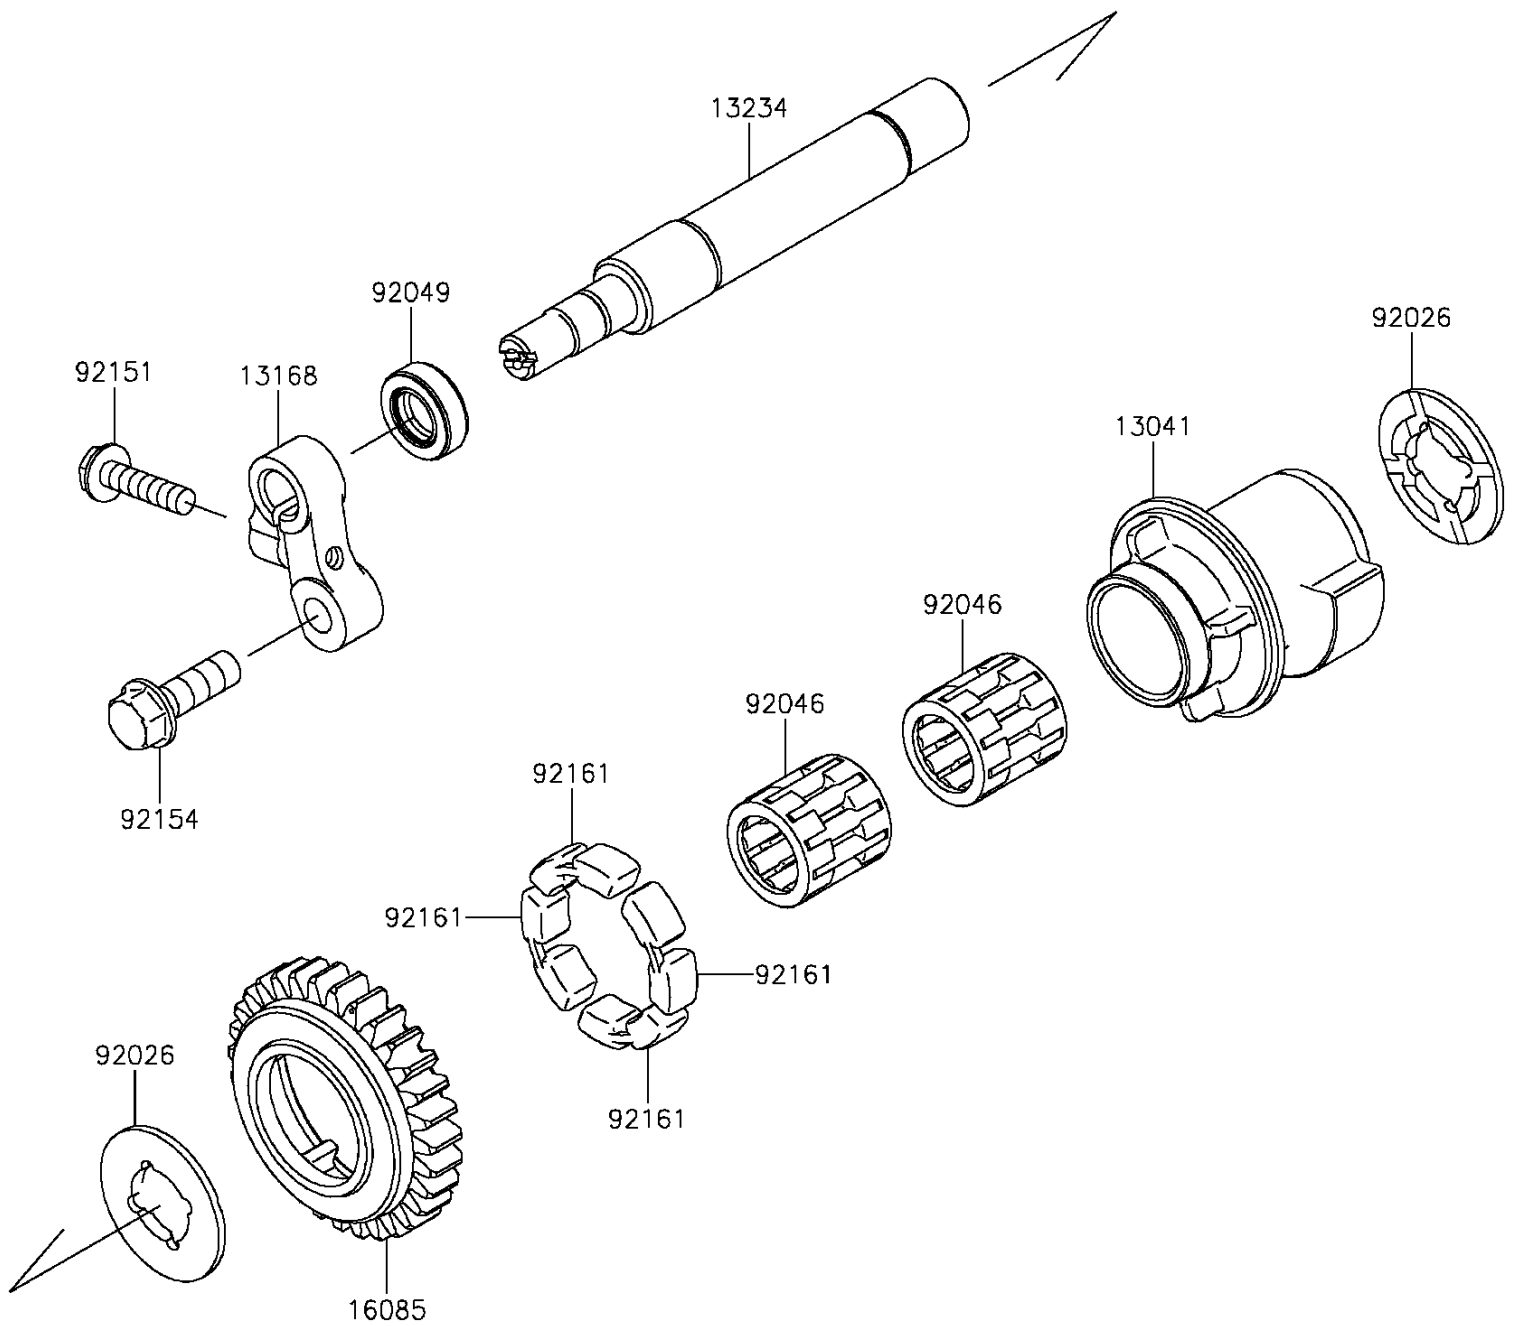

2015 NINJA® ZX™10R ABS PARTS DIAGRAM

Balancer

E1323

2015 NINJA® ZX™10R ABS PARTS LIST

Balancer

ITEM NAME	PART NUMBER	QUANTITY
BALANCER (Ref # 13041)	13041-0553	1
LEVER (Ref # 13168)	13168-0115	1
SHAFT-COMP (Ref # 13234)	13234-0589	1
GEAR,BALANCER,31T (Ref # 16085)	16085-0144	1
SPACER (Ref # 92026)	92026-0082	1
BEARING-NEEDLE (Ref # 92046)	92046-1266	1
SEAL-OIL (Ref # 92049)	92049-0720	1
BOLT,FLANGED-SMALL,6X25 (Ref # 92151)	92151-1930	1
BOLT,FLANGED,8X25 (Ref # 92154)	92154-0413	1
DAMPER (Ref # 92161)	92161-1055	1