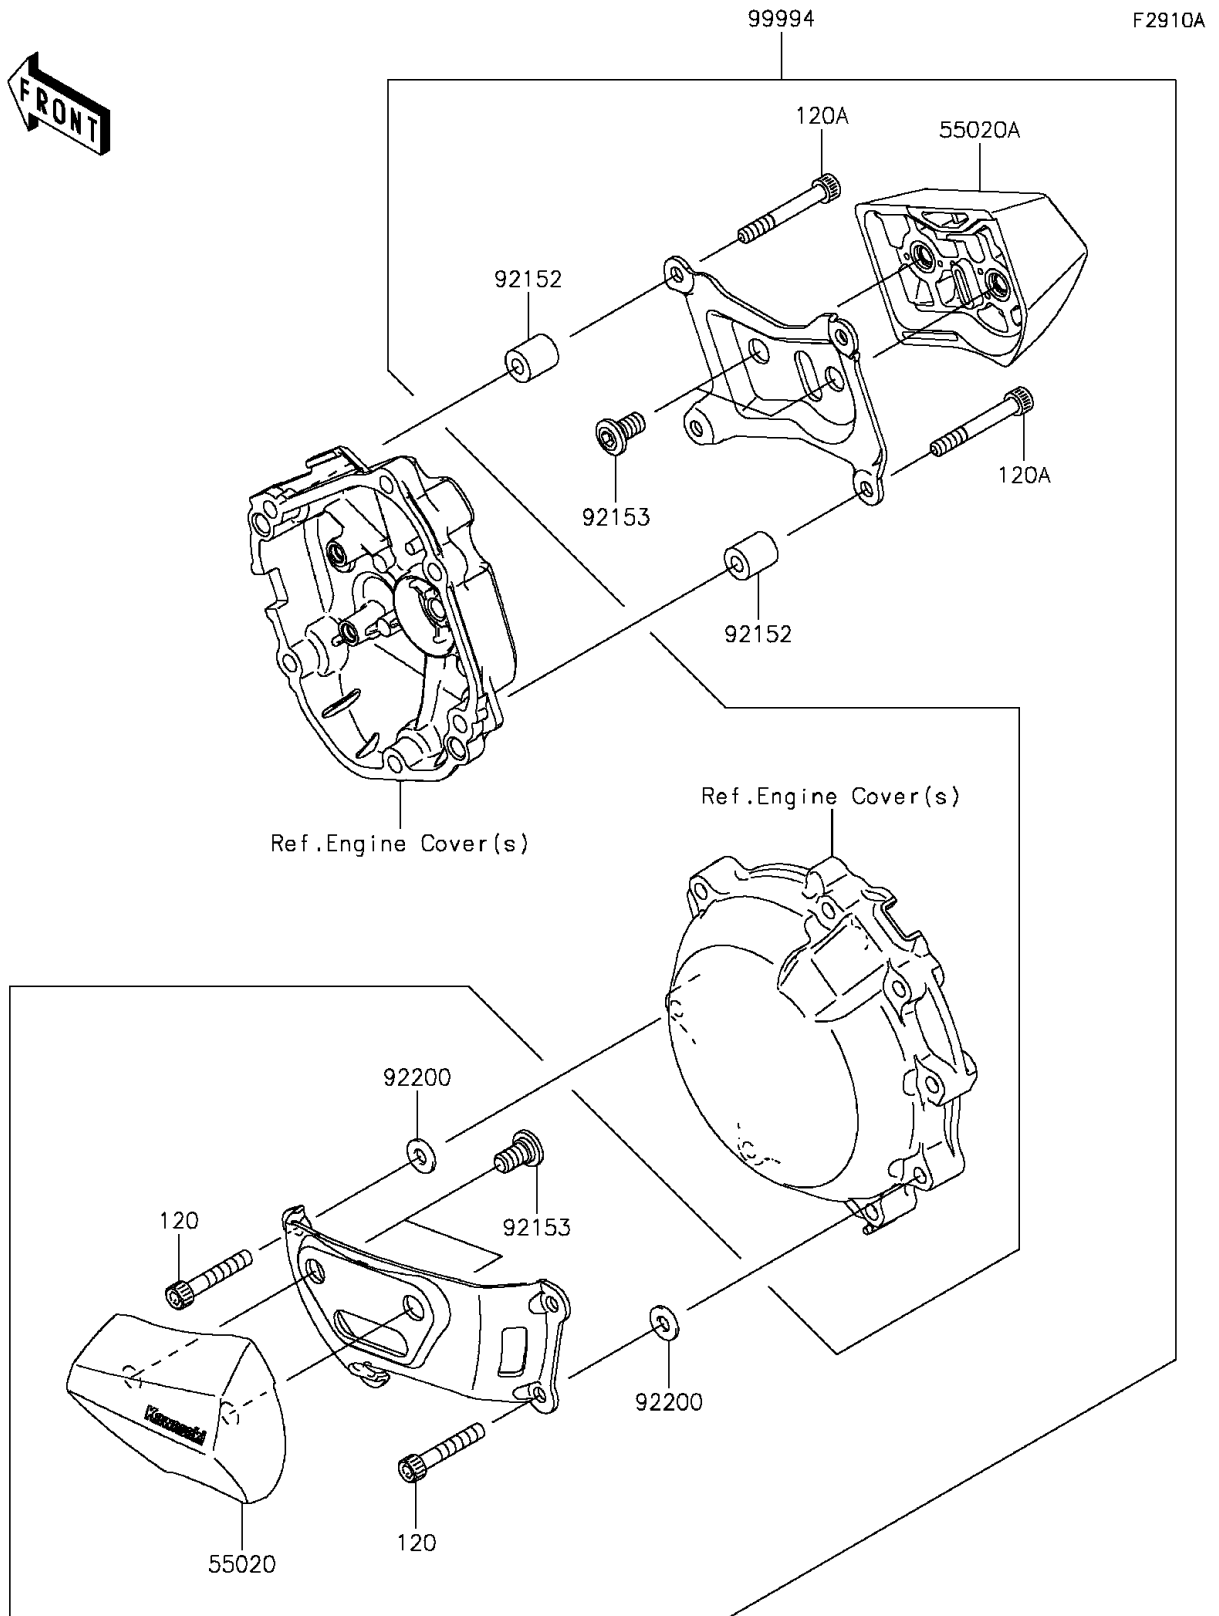

## 2015 NINJA® ZX™-10R PARTS DIAGRAM

Accessory(Engine Guard)

## 2015 NINJA® ZX™-10R PARTS LIST

Accessory(Engine Guard)

ITEM NAME	PART NUMBER	QUANTITY
BOLT-SOCKET,6X35 (Ref # 120)	120CC0635	1
BOLT-SOCKET,6X45 (Ref # 120A)	120CC0645	1
GUARD,ENGINE,LH (Ref # 55020)	55020-0595	1
GUARD,ENGINE,RH (Ref # 55020A)	55020-0596	1
COLLAR,6.5X14X16 (Ref # 92152)	92152-0940	1
BOLT,SOCKET,8X15 (Ref # 92153)	92153-1810	1
WASHER,6.5X14.5X1.5 (Ref # 92200)	92200-3775	1
KIT-ACCESSORY,ENGINE GUARD (Ref # 99994)	99994-0210	1