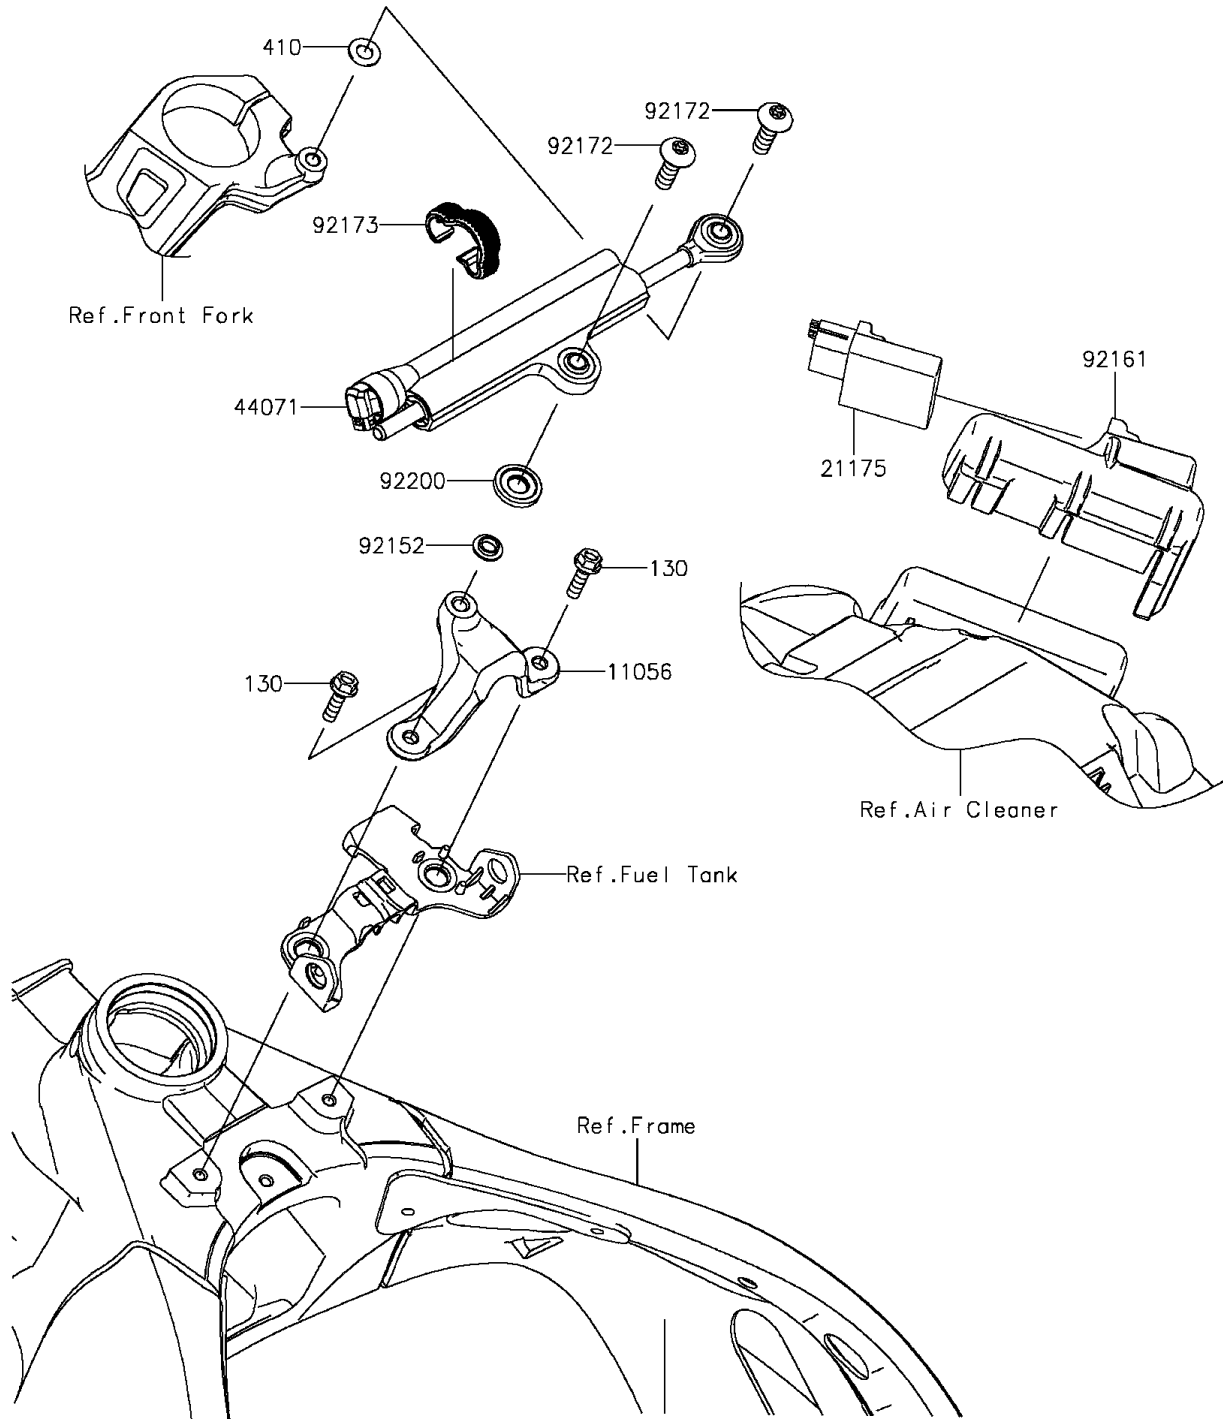

## 2015 NINJA® ZX™-10R PARTS DIAGRAM

Steering Damper

F2313

## 2015 NINJA® ZX™-10R PARTS LIST

Steering Damper

ITEM NAME	PART NUMBER	QUANTITY
BOLT-FLANGED,6X20 (Ref # 130)	130BA0620	1
WASHER-PLAIN-SMALL,8MM (Ref # 410)	410AA0800	1
BRACKET,STEERING DAMPER (Ref # 11056)	11056-0173	1
CONTROL UNIT-ELECTRONIC (Ref # 21175)	21175-0828	1
DAMPER-ASSY (Ref # 44071)	44071-0857	1
COLLAR,L=3.3 (Ref # 92152)	92152-0834	1
DAMPER (Ref # 92161)	92161-1396	1
SCREW,8X26 (Ref # 92172)	92172-0269	1
CLAMP (Ref # 92173)	92173-1023	1
WASHER (Ref # 92200)	92200-0293	1