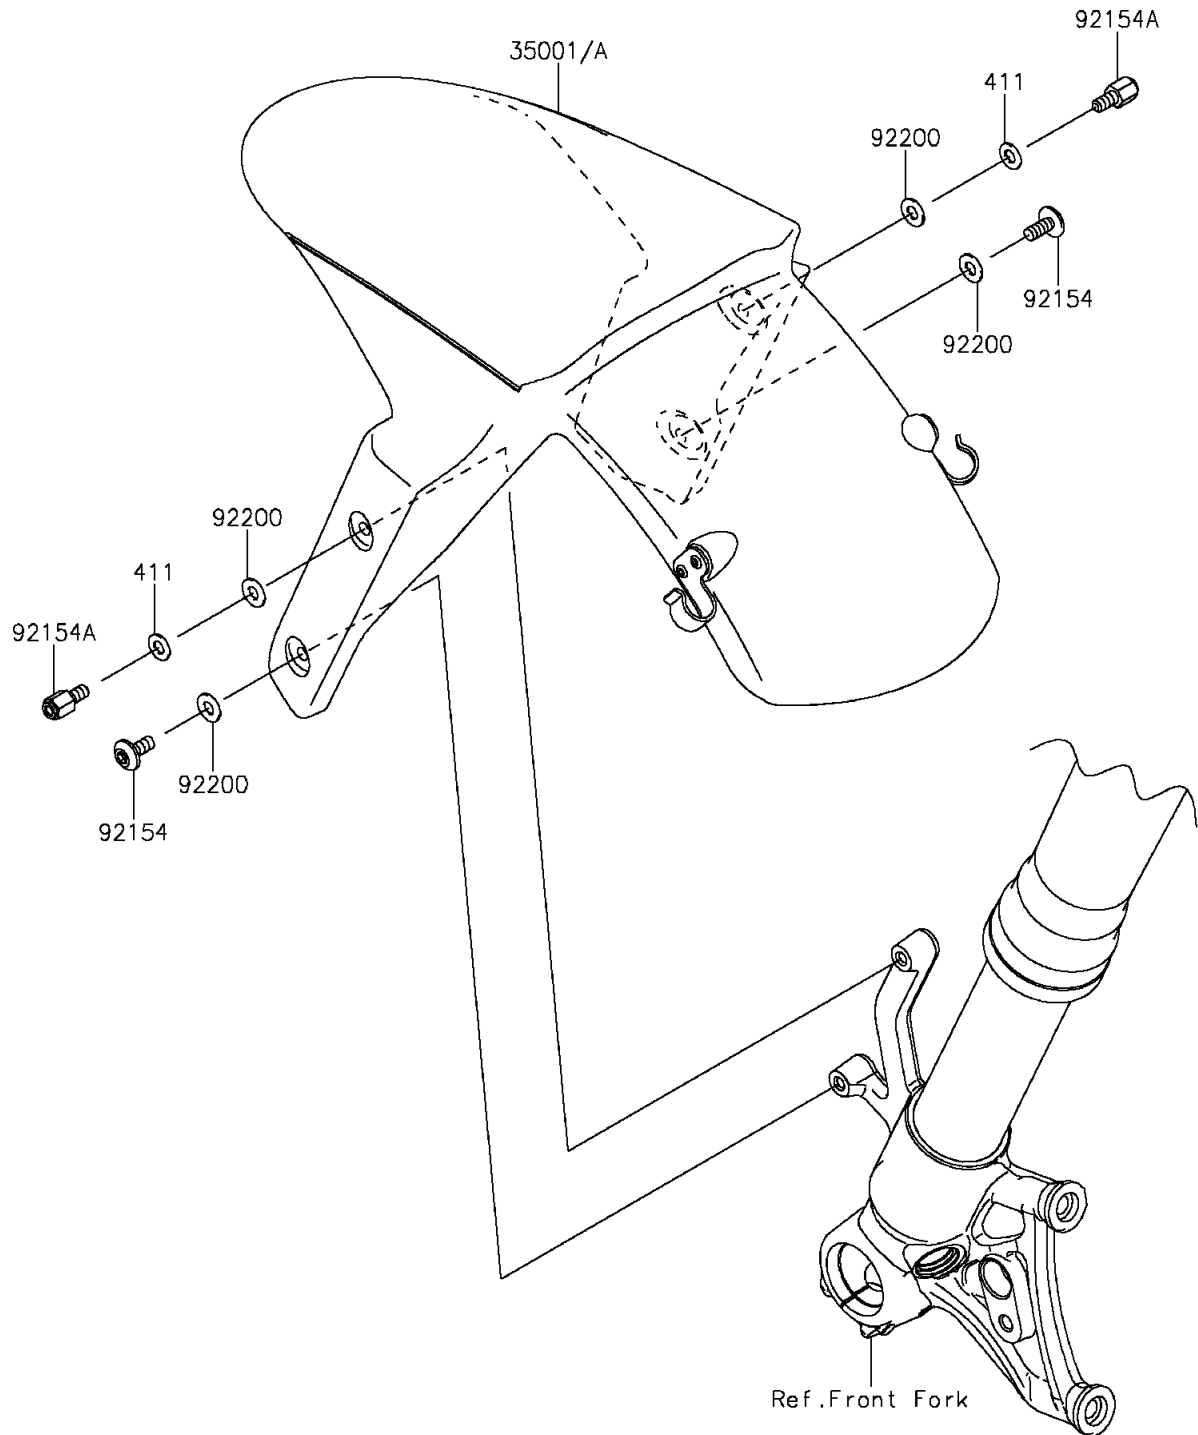

2015 NINJA® ZX™-10R PARTS DIAGRAM

Front Fender(s)

F2171

2015 NINJA® ZX™-10R PARTS LIST

Front Fender(s)

ITEM NAME	PART NUMBER	QUANTITY
WASHER-PLAIN,6MM (Ref # 411)	411AB0600	1
FENDER-ASSY-FRONT,M.M.C.GRAY (Ref # 35001)	35001-0058-51B	1
BOLT,SOCKET,6X14 (Ref # 92154)	92154-0745	1
BOLT,6MM (Ref # 92154A)	92154-0746	1
WASHER,6.5X14X1 (Ref # 92200)	92200-1388	1