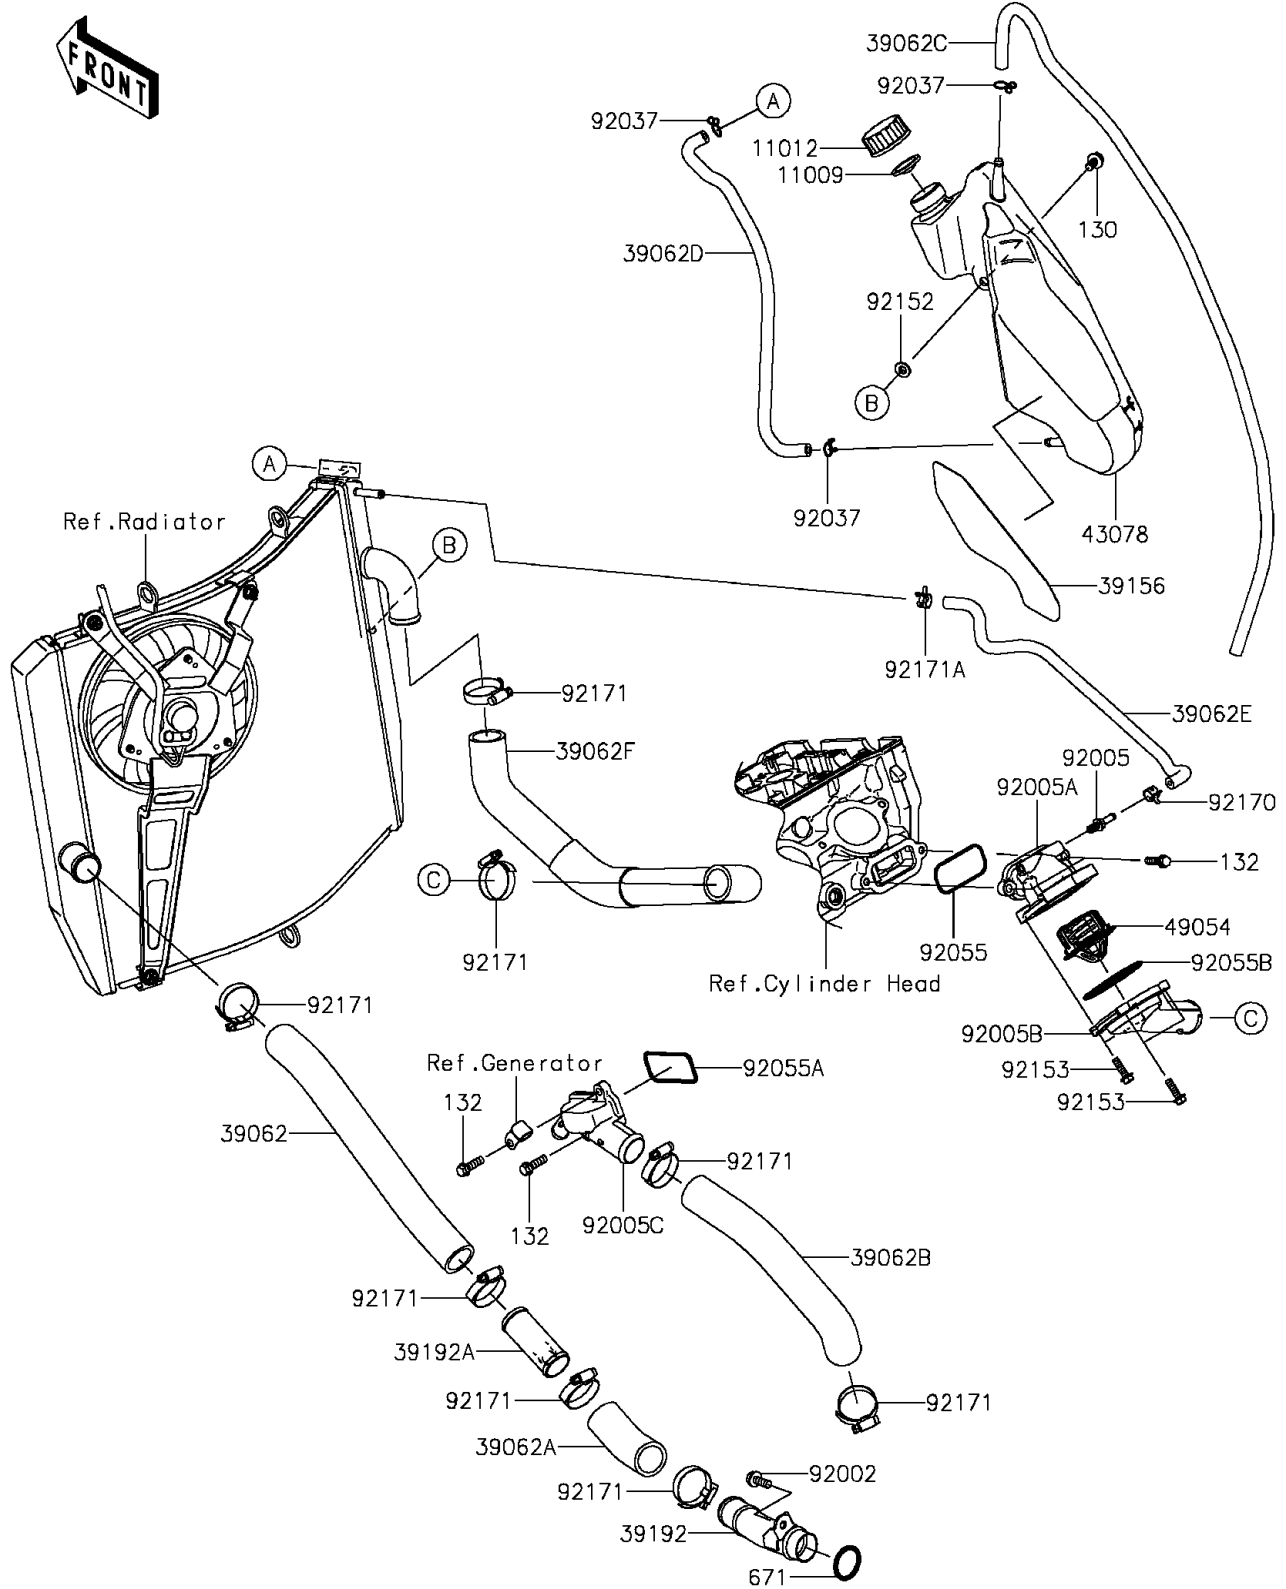

## 2015 NINJA® ZX™-10R PARTS DIAGRAM

Water Pipe

E3037

## 2015 NINJA® ZX™-10R PARTS LIST

Water Pipe

ITEM NAME	PART NUMBER	QUANTITY
BOLT-FLANGED,6X14 (Ref # 130)	130BA0614	1
BOLT-FLANGED-SMALL,6X20 (Ref # 132)	132BC0620	1
O RING,25MM (Ref # 671)	671B2525	1
GASKET,RESERVOIR TANK CAP (Ref # 11009)	11009-1145	1
CAP (Ref # 11012)	11012-1084	1
HOSE-COOLING,RAD.-3WAY PIPE (Ref # 39062)	39062-0326	1
HOSE-COOLING,W.PUMP-3WAY PIPE (Ref # 39062A)	39062-0327	1
HOSE-COOLING,W.PUMP-FITTING (Ref # 39062B)	39062-0328	1
HOSE-COOLING,OVER FLOW (Ref # 39062C)	39062-0332	1
HOSE-COOLING,RETURN (Ref # 39062D)	39062-0333	1
HOSE-COOLING (Ref # 39062E)	39062-0347	1
HOSE-COOLING,THERMO CAP-RAD (Ref # 39062F)	39062-0679	1
PAD (Ref # 39156)	39156-0672	1
PIPE-WATER (Ref # 39192)	39192-0134	1
PIPE-WATER,3WAY (Ref # 39192A)	39192-0558	1
RESERVOIR (Ref # 43078)	43078-0068	1
THERMOSTAT (Ref # 49054)	49054-0004	1
BOLT,6X16 (Ref # 92002)	92002-1571	1
FITTING (Ref # 92005)	92005-0056	1
FITTING,THERMO CASE (Ref # 92005A)	92005-0122	1
FITTING,THERMO CAP (Ref # 92005B)	92005-0123	1
FITTING (Ref # 92005C)	92005-0124	1
CLAMP,TUBE (Ref # 92037)	92037-147	1
RING-O,YP 27.6 57.6 1.9 (Ref # 92055)	92055-0021	1
RING-O (Ref # 92055A)	92055-0209	1
RING-O,53.5X2.6 (Ref # 92055B)	92055-112	1
COLLAR (Ref # 92152)	92152-1414	1
BOLT,FLANGED,5X18 (Ref # 92153)	92153-1588	1
CLAMP (Ref # 92170)	92170-1493	1

## 2015 NINJA® ZX™-10R PARTS LIST

Water Pipe

ITEM NAME	PART NUMBER	QUANTITY
CLAMP (Ref # 92171)	92171-0179	1
CLAMP (Ref # 92171A)	92171-0719	1