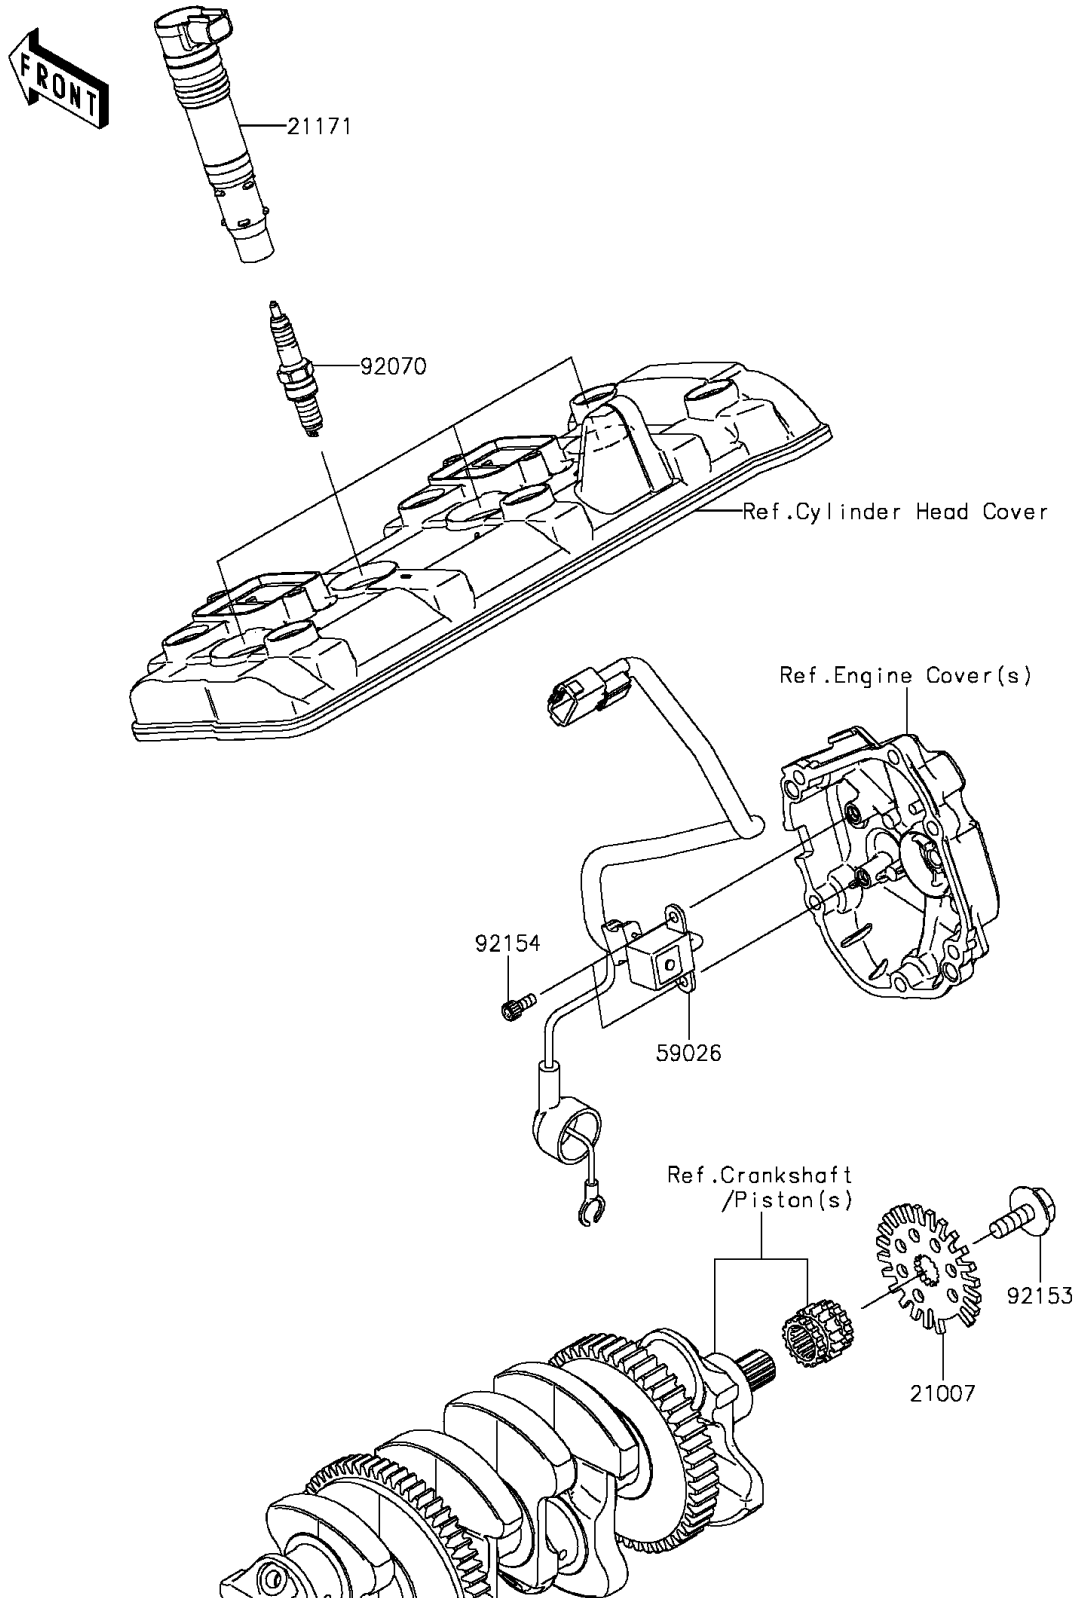

2015 NINJA® ZX™-10R PARTS DIAGRAM

Ignition System

E1830

2015 NINJA® ZX™-10R PARTS LIST

Ignition System

ITEM NAME	PART NUMBER	QUANTITY
ROTOR,PULSING (Ref # 21007)	21007-0019	1
COIL-ASSY-IGNITION (Ref # 21171)	21171-0029	1
COIL-PULSING (Ref # 59026)	59026-0035	1
PLUG-SPARK,CR9EIA(NGK) (Ref # 92070)	92070-0014	1
BOLT,FLANGED,8X23 (Ref # 92153)	92153-0549	1
BOLT,SOCKET,5X12 (Ref # 92154)	92154-0503	1