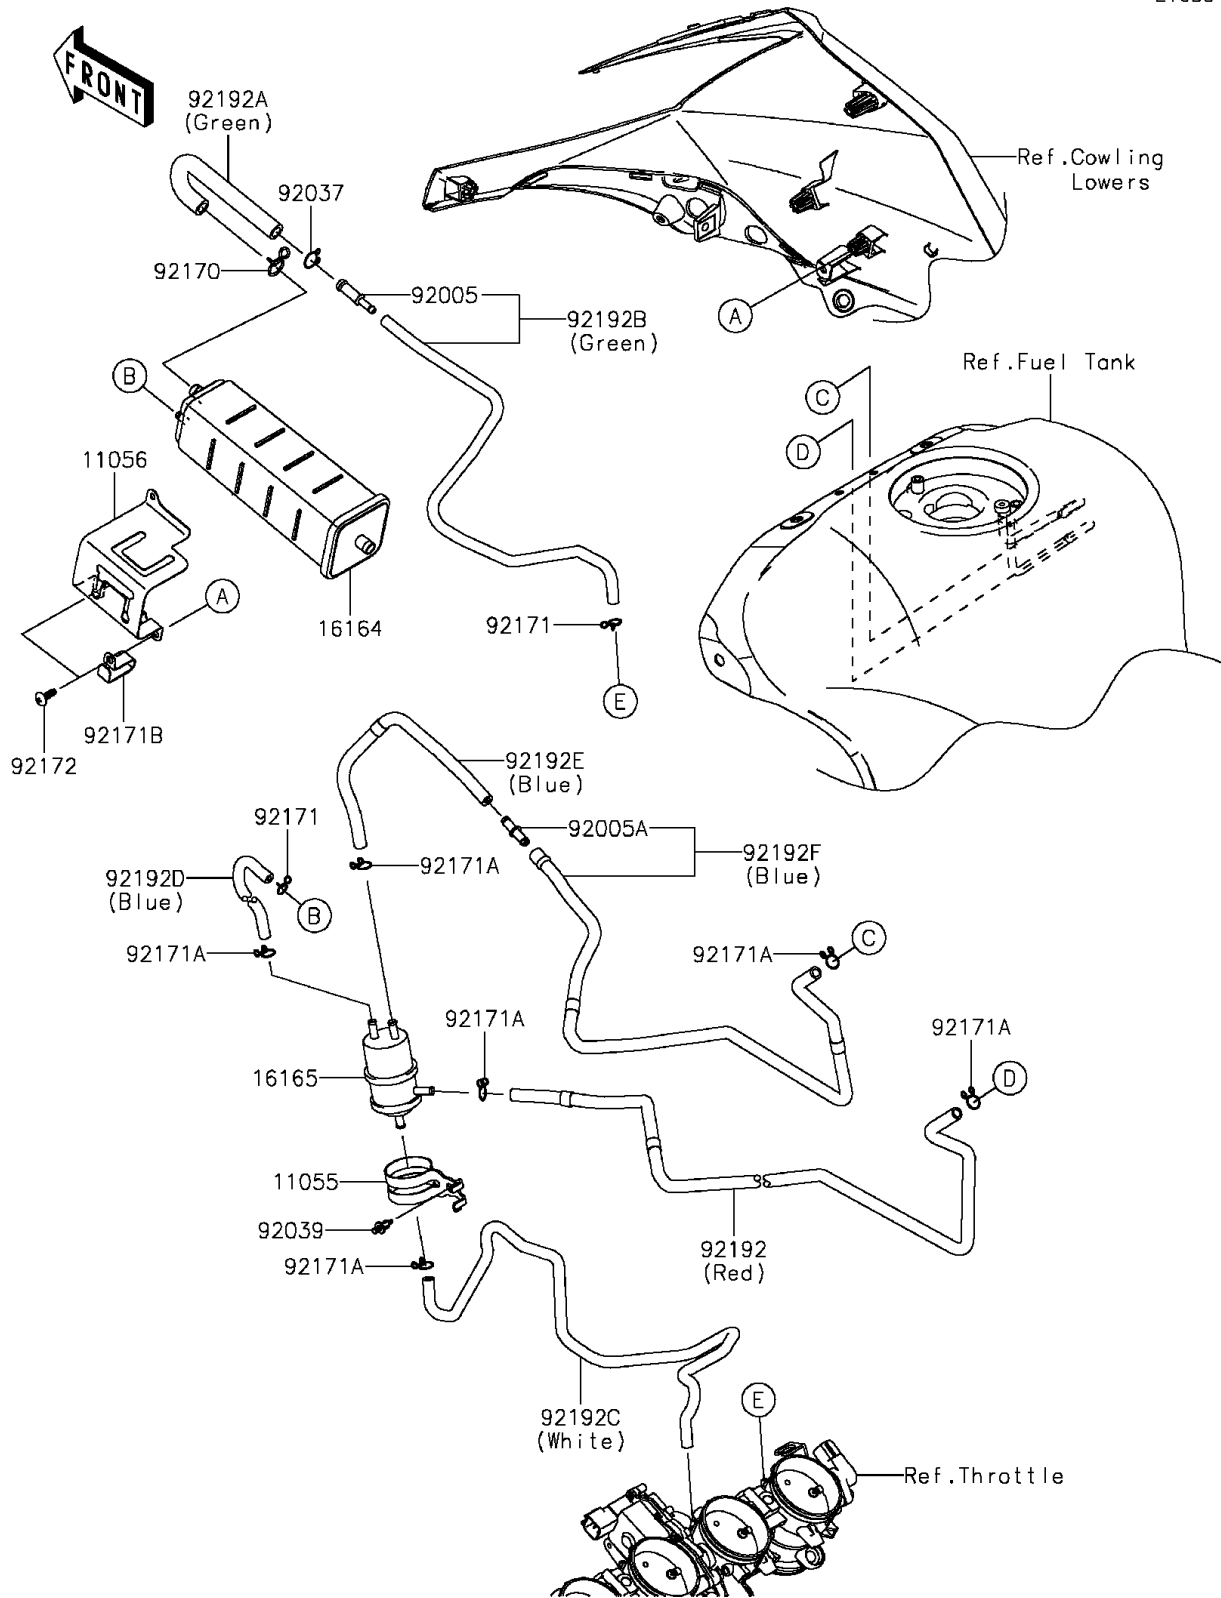

2015 NINJA® ZX™-10R PARTS DIAGRAM

Fuel Evaporative System(CA)

E1650

2015 NINJA® ZX™-10R PARTS LIST

Fuel Evaporative System(CA)

ITEM NAME	PART NUMBER	QUANTITY
BRACKET,SEPARATOR (Ref # 11055)	11055-1173	1
BRACKET,CANISTER (Ref # 11056)	11056-0194	1
CANISTER (Ref # 16164)	16164-0009	1
SEPARATOR (Ref # 16165)	16165-1001	1
FITTING (Ref # 92005)	92005-0032	1
FITTING (Ref # 92005A)	92005-0721	1
CLAMP,12.5MM (Ref # 92037)	92037-1271	1
RIVET (Ref # 92039)	92039-0068	1
CLAMP (Ref # 92170)	92170-1695	1
CLAMP (Ref # 92171)	92171-0576	1
CLAMP (Ref # 92171A)	92171-0718	1
CLAMP (Ref # 92171B)	92171-0911	1
SCREW,TAPPING,5X16 (Ref # 92172)	92172-0238	1
TUBE,5X10X940,RED (Ref # 92192)	92192-0895	1
TUBE,FITTING-CANISTER,GREEN (Ref # 92192A)	92192-0896	1
TUBE,FITTING-THROBO,GREEN (Ref # 92192B)	92192-0897	1
TUBE,SEPARATOR-THROBO,WHITE (Ref # 92192C)	92192-0898	1
TUBE,CANISTER-SEPARATOR,BLUE (Ref # 92192D)	92192-0989	1
TUBE,5X10X720,BLUE (Ref # 92192E)	92192-0990	1
TUBE,TANK-SEPARATOR,BLUE (Ref # 92192F)	92192-0991	1