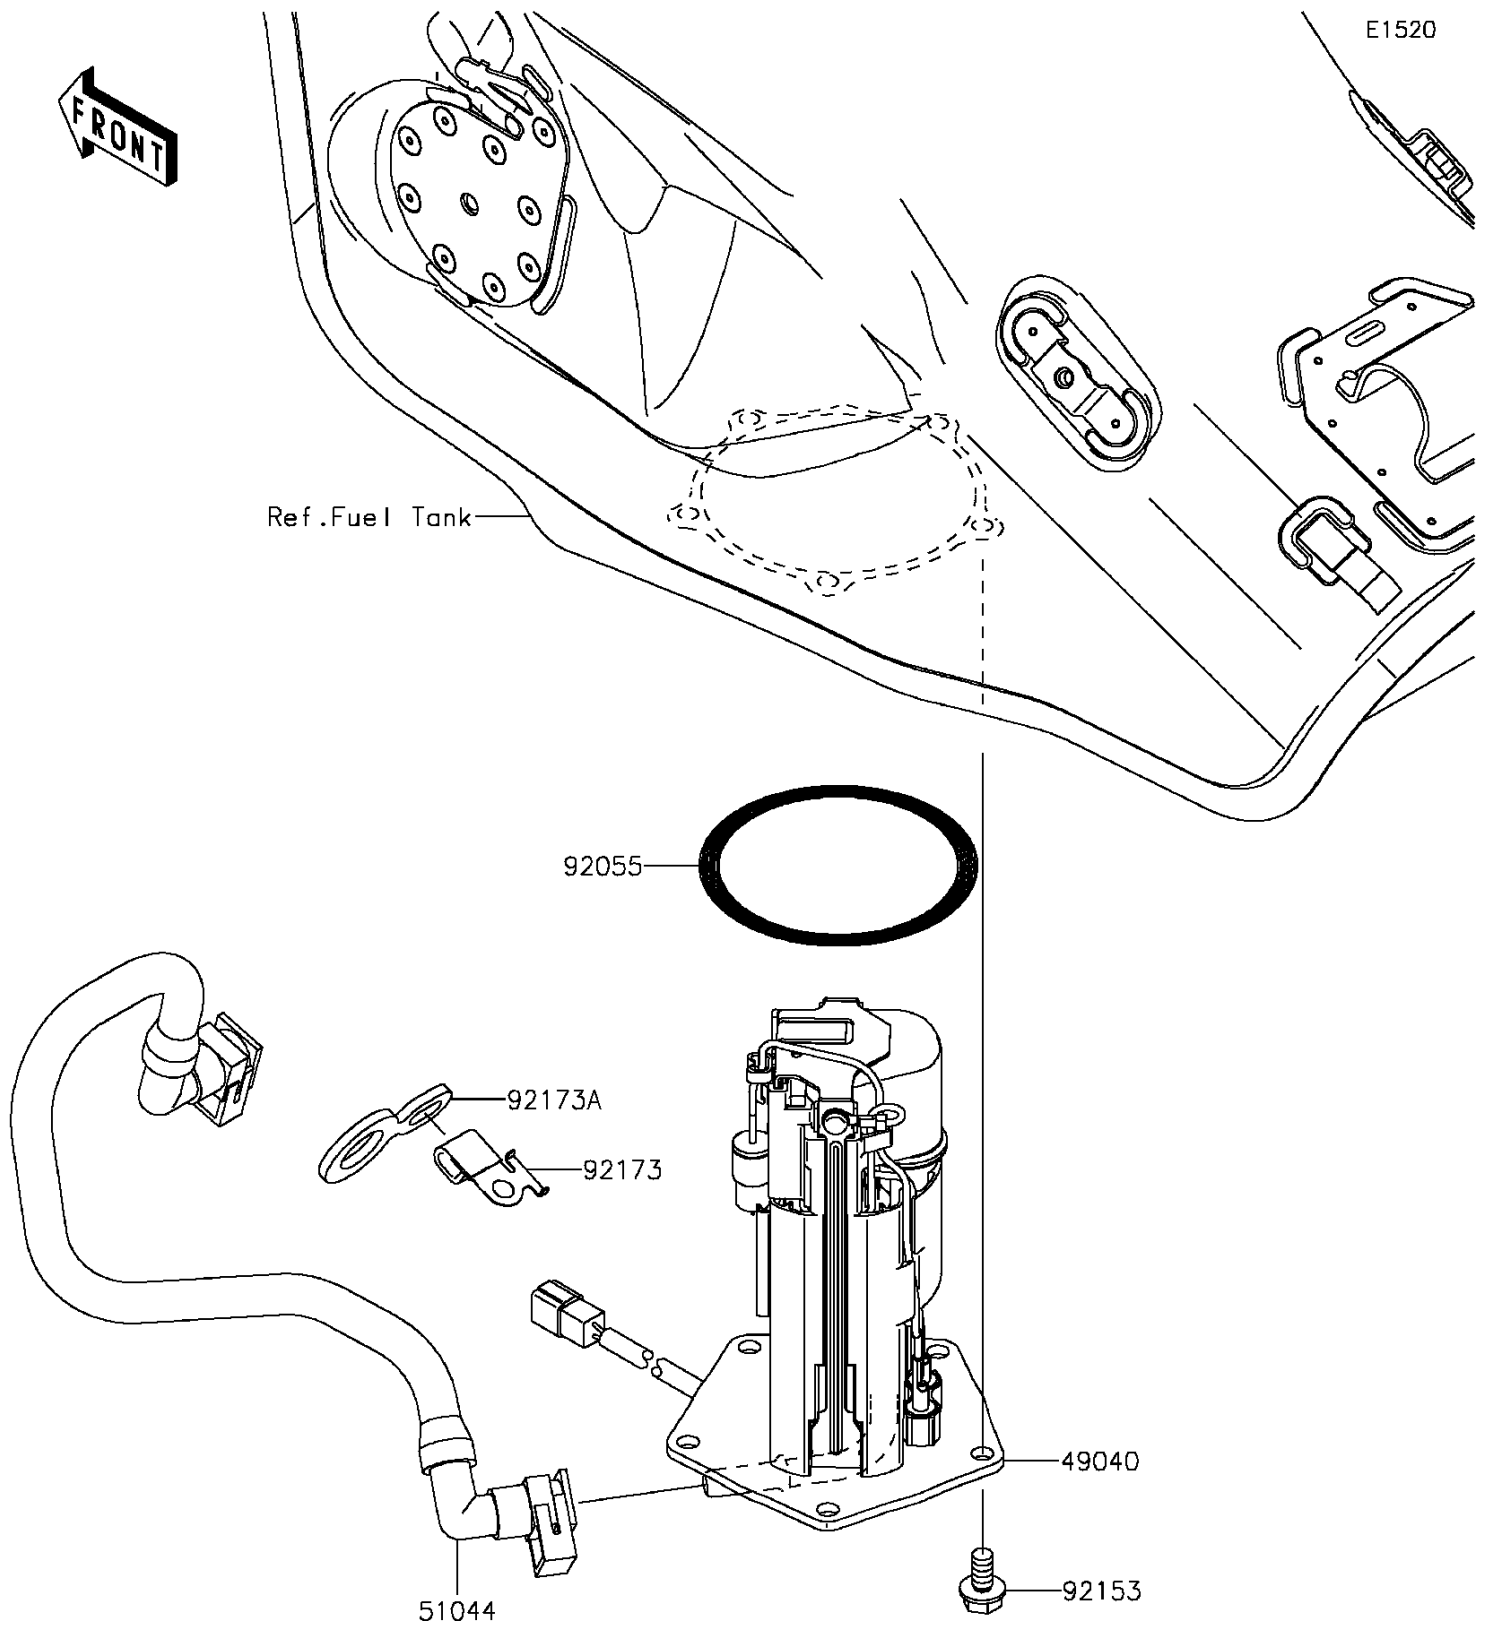

## 2015 NINJA® ZX™-10R PARTS DIAGRAM

Fuel Pump

## 2015 NINJA® ZX™-10R PARTS LIST

Fuel Pump

ITEM NAME	PART NUMBER	QUANTITY
PUMP-FUEL (Ref # 49040)	49040-0049	1
TUBE-ASSY,FUEL (Ref # 51044)	51044-0118	1
RING-O,70.6X5.7 (Ref # 92055)	92055-0210	1
BOLT,FLANGED,6X12 (Ref # 92153)	92153-1295	1
CLAMP (Ref # 92173)	92173-0831	1
CLAMP (Ref # 92173A)	92173-0832	1