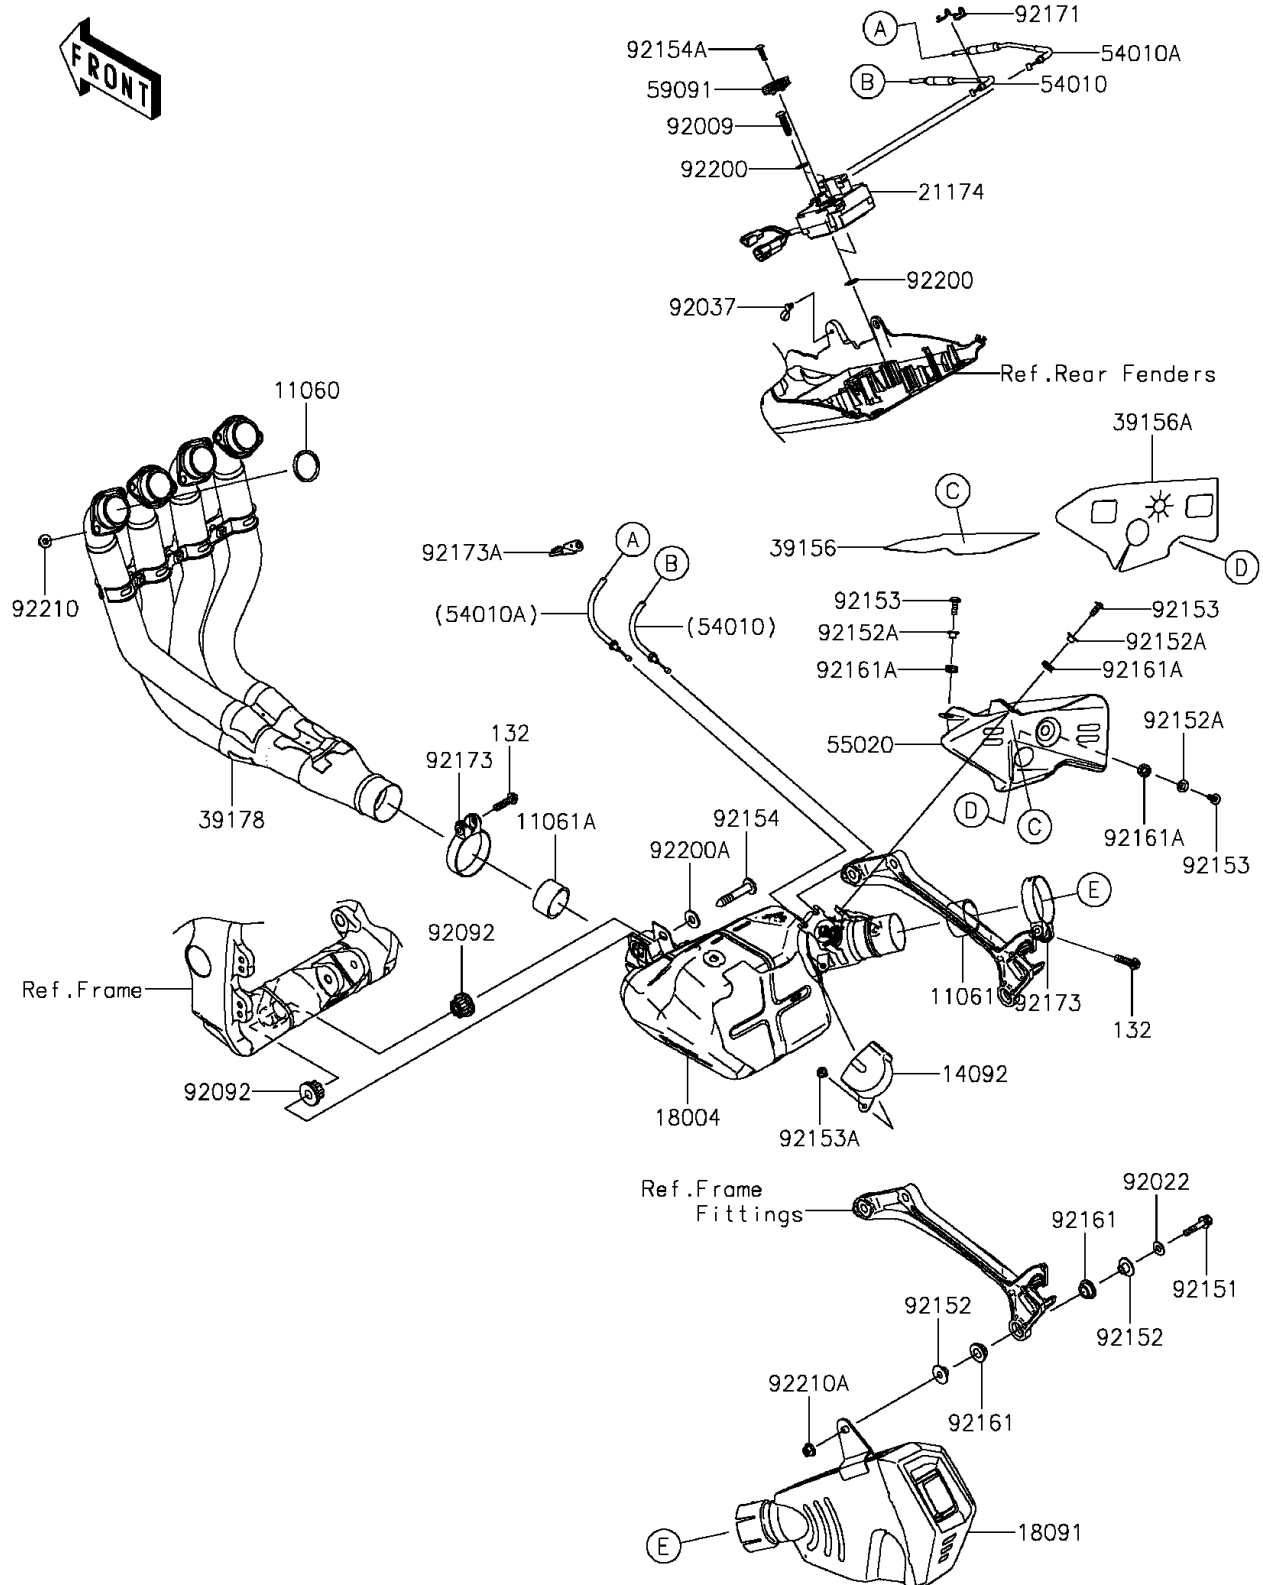

2015 NINJA® ZX™-10R PARTS DIAGRAM

Muffler(s)

E1140

2015 NINJA® ZX™-10R PARTS LIST

Muffler(s)

ITEM NAME	PART NUMBER	QUANTITY
BOLT-FLANGED-SMALL,8X30 (Ref # 132)	132BC0830	1
GASKET,EXHAUST PIPE (Ref # 11060)	11060-1203	1
GASKET,50.8X62X30 (Ref # 11061)	11061-0447	1
GASKET,54X62X30 (Ref # 11061A)	11061-0448	1
COVER,PULLEY (Ref # 14092)	14092-0705	1
CHAMBER-PREMUFLER (Ref # 18004)	18004-0010	1
BODY-COMP-MUFFLER (Ref # 18091)	18091-0848	1
MOTOR-ELECTRIC (Ref # 21174)	21174-0005	1
PAD,GUARD,UPP (Ref # 39156)	39156-0731	1
PAD,GUARD,LWR (Ref # 39156A)	39156-0732	1
MANIFOLD-COMP-EXHAUST (Ref # 39178)	39178-0176	1
CABLE,OPEN (Ref # 54010)	54010-0577	1
CABLE,CLOSE (Ref # 54010A)	54010-0578	1
GUARD (Ref # 55020)	55020-0562	1
PULLEY (Ref # 59091)	59091-0007	1
SCREW,TAPPING,6X30 (Ref # 92009)	92009-1481	1
WASHER,8.5X19X1.2 (Ref # 92022)	92022-3730	1
CLAMP,SPEED,L=43 (Ref # 92037)	92037-1290	1
BUSHING-RUBBER,MUFFLER (Ref # 92092)	92092-1087	1
BOLT,FLANGED,8X40 (Ref # 92151)	92151-1532	1
COLLAR (Ref # 92152)	92152-0188	1
COLLAR,6.3X8.3X16 (Ref # 92152A)	92152-0286	1
BOLT,SOCKET,6X16 (Ref # 92153)	92153-0817	1
BOLT,SOCKET,6X10 (Ref # 92153A)	92153-1527	1
BOLT,SOCKET,10X61 (Ref # 92154)	92154-0125	1
BOLT,TORX,5X18 (Ref # 92154A)	92154-0217	1
DAMPER (Ref # 92161)	92161-0135	1
DAMPER (Ref # 92161A)	92161-0308	1
CLAMP (Ref # 92171)	92171-0292	1

2015 NINJA® ZX™-10R PARTS LIST

Muffler(s)

ITEM NAME	PART NUMBER	QUANTITY
CLAMP,64.5MM (Ref # 92173)	92173-0284	1
CLAMP (Ref # 92173A)	92173-0781	1
WASHER (Ref # 92200)	92200-0078	1
WASHER,10.5X25X2.0 (Ref # 92200A)	92200-1377	1
NUT,8MM (Ref # 92210)	92210-0076	1
NUT,8MM (Ref # 92210A)	92210-0121	1