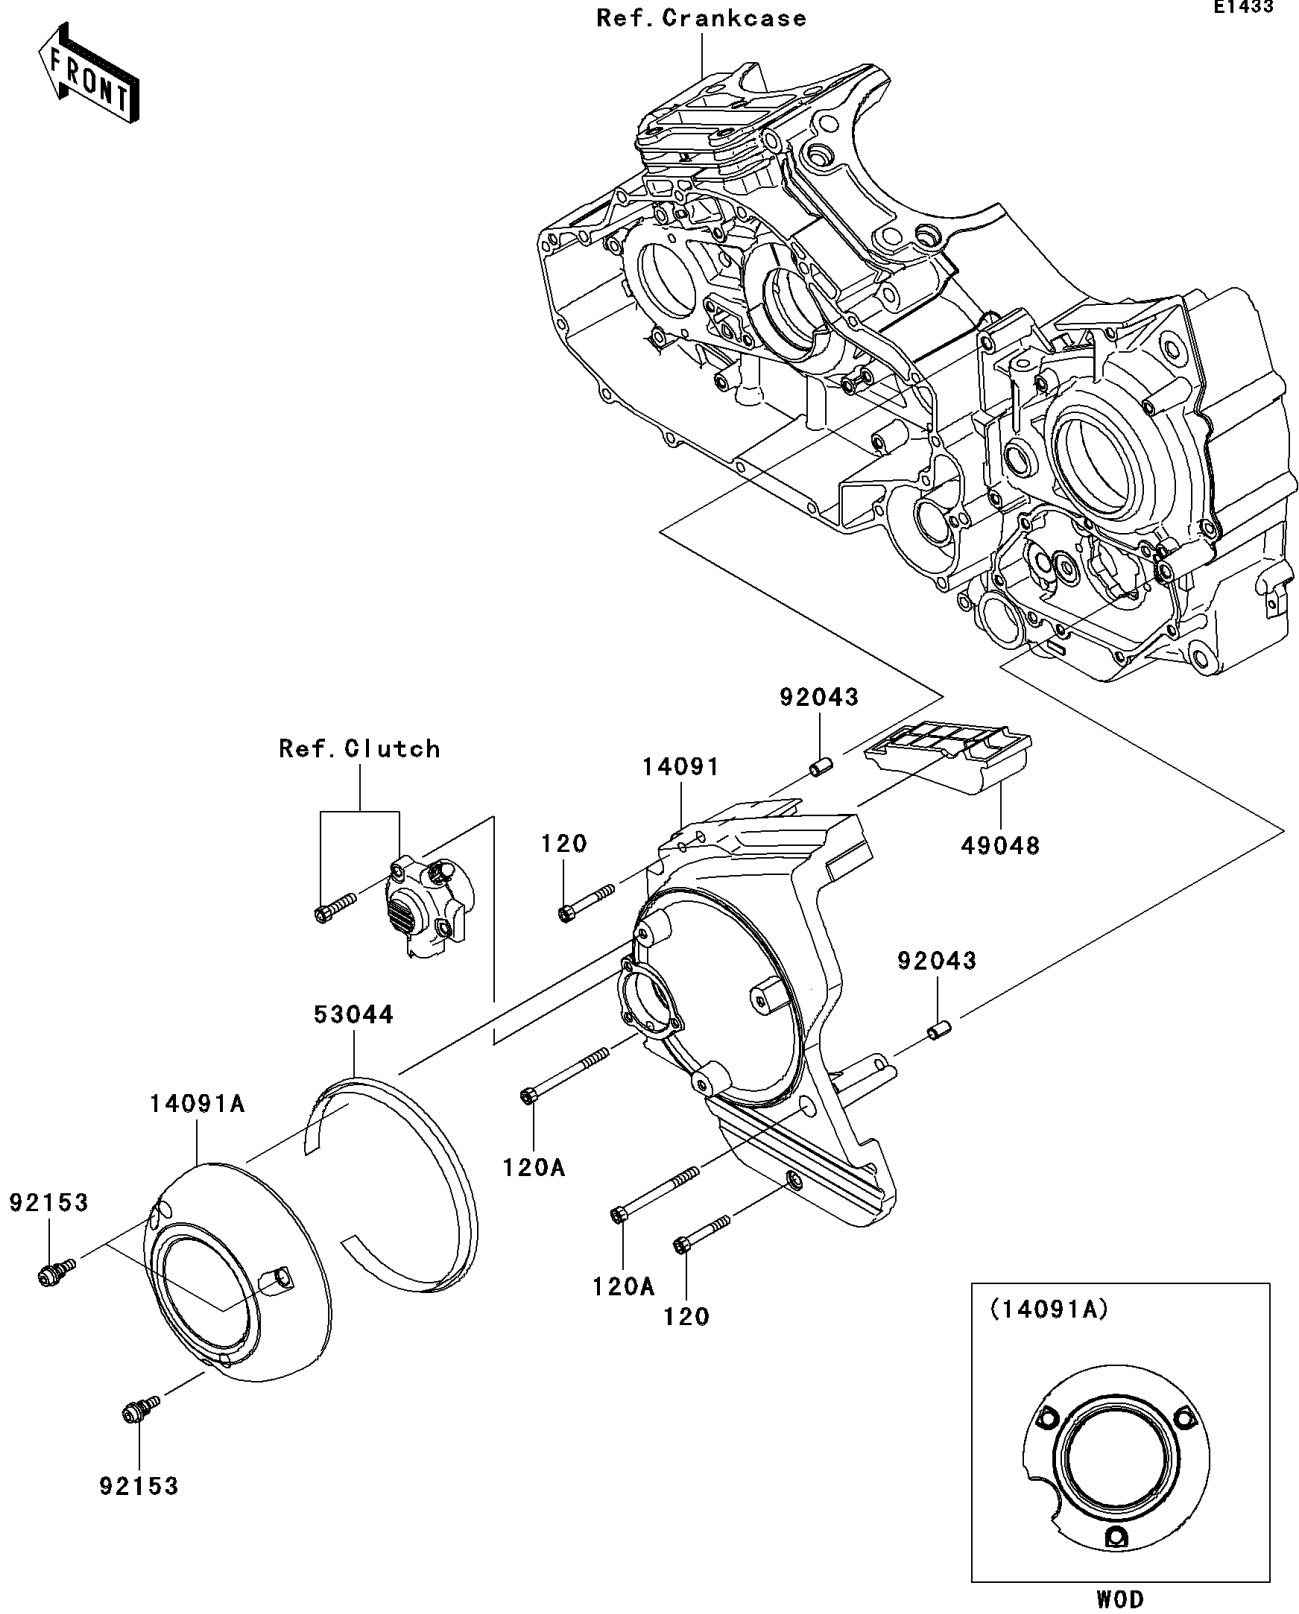

2009 Vulcan® 1700 Classic LT PARTS DIAGRAM

Chain Cover

E1433

2009 Vulcan® 1700 Classic LT PARTS LIST

Chain Cover

ITEM NAME	PART NUMBER	QUANTITY
BOLT-SOCKET,6X40 (Ref # 120)	120CC0640	1
BOLT-SOCKET,6X70 (Ref # 120A)	120CC0670	1
COVER,PULLEY (Ref # 14091)	14091-0970	1
COVER,PULLEY,OUTER (Ref # 14091A)	14091-0994	1
SHOE (Ref # 49048)	49048-0002	1
TRIM,ISOLATOR (Ref # 53044)	53044-0047	1
PIN,6.2X8X14 (Ref # 92043)	92043-1263	1
BOLT,SOCKET,6X22 (Ref # 92153)	92153-1331	1