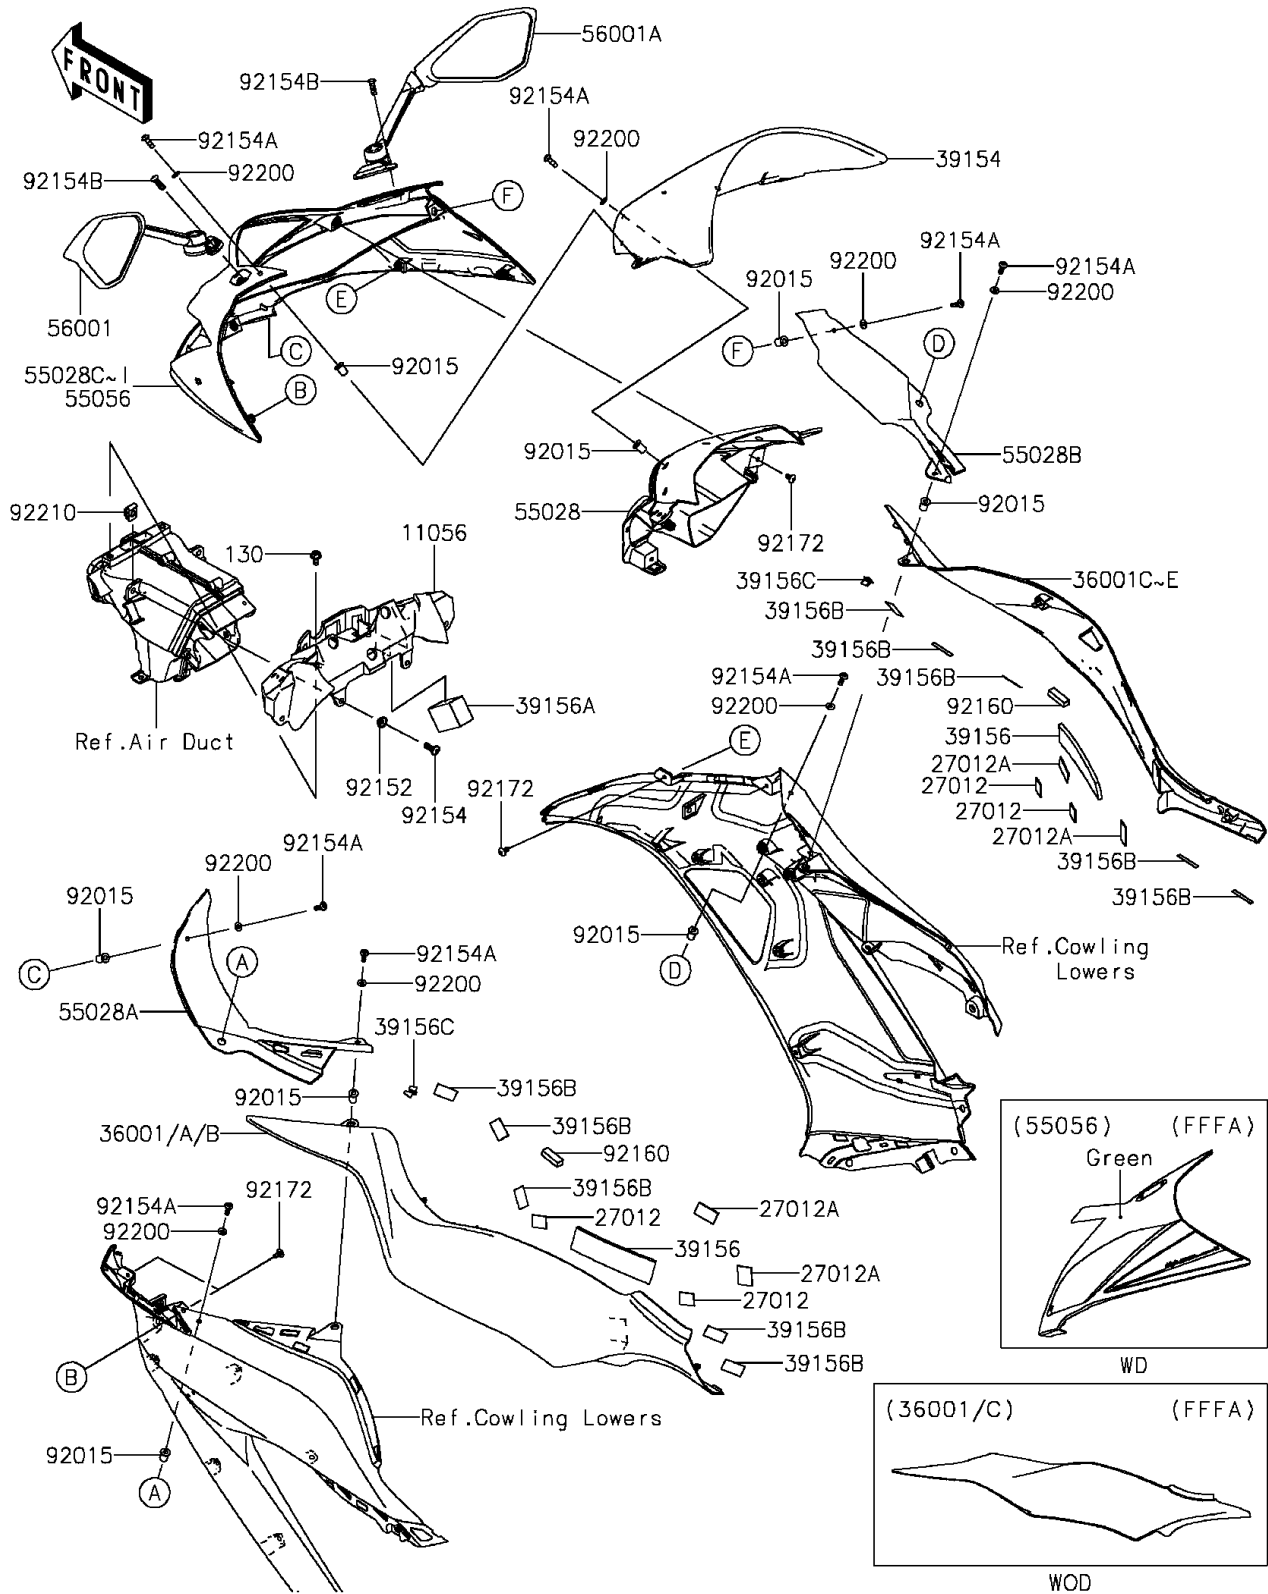

2013 NINJA® ZX™-6R ABS PARTS DIAGRAM

Cowling

F2871

2013 NINJA® ZX™-6R ABS PARTS LIST

Cowling

ITEM NAME	PART NUMBER	QUANTITY
BOLT-FLANGED,6X12 (Ref # 130)	130BB0612	1
BRACKET,METER (Ref # 11056)	11056-1959	1
HOOK,20X20X3.0 (Ref # 27012)	27012-0742	1
HOOK (Ref # 27012A)	27012-0751	1
COVER-SIDE,LH,F.EBONY (Ref # 36001A)	36001-0594-45L	1
COVER-SIDE,LH,M.S.BLACK (Ref # 36001B)	36001-0594-660	1
COVER-SIDE,RH,F.EBONY (Ref # 36001D)	36001-0595-45L	1
COVER-SIDE,RH,M.S.BLACK (Ref # 36001E)	36001-0595-660	1
WINDSHIELD (Ref # 39154)	39154-0030	1
PAD (Ref # 39156)	39156-0536	1
PAD,35X25X50 (Ref # 39156A)	39156-0976	1
PAD,15X30X0.2 (Ref # 39156B)	39156-0979	1
PAD,10X30X0.2 (Ref # 39156C)	39156-0980	1
COWLING,UPP,CNT (Ref # 55028)	55028-0443	1
COWLING,INNER,LH (Ref # 55028A)	55028-0454	1
COWLING,INNER,RH (Ref # 55028B)	55028-0455	1
COWLING,UPP,P.F.S.WHITE (Ref # 55028C)	55028-0471-40X	1
COWLING,UPP,F.EBONY (Ref # 55028D)	55028-0471-45L	1
COWLING,UPP,L.GREEN (Ref # 55028E)	55028-0471-777	1
MIRROR-ASSY,LH (Ref # 56001)	56001-0245	1
MIRROR-ASSY,RH (Ref # 56001A)	56001-0246	1
NUT,WELL,5MM (Ref # 92015)	92015-1757	1
COLLAR (Ref # 92152)	92152-0224	1
BOLT,SOCKET,6X18 (Ref # 92154)	92154-0139	1
BOLT,SOCKET,5X16 (Ref # 92154A)	92154-0209	1
BOLT,SOCKET,6X22 (Ref # 92154B)	92154-0402	1
DAMPER (Ref # 92160)	92160-1183	1
SCREW,TAPPING,5X10 (Ref # 92172)	92172-0262	1
WASHER,NYLONE,5.3X11.5X0.5 (Ref # 92200)	92200-0006	1

2013 NINJA® ZX™-6R ABS PARTS LIST

Cowling

ITEM NAME	PART NUMBER	QUANTITY
NUT (Ref # 92210)	92210-0130	1