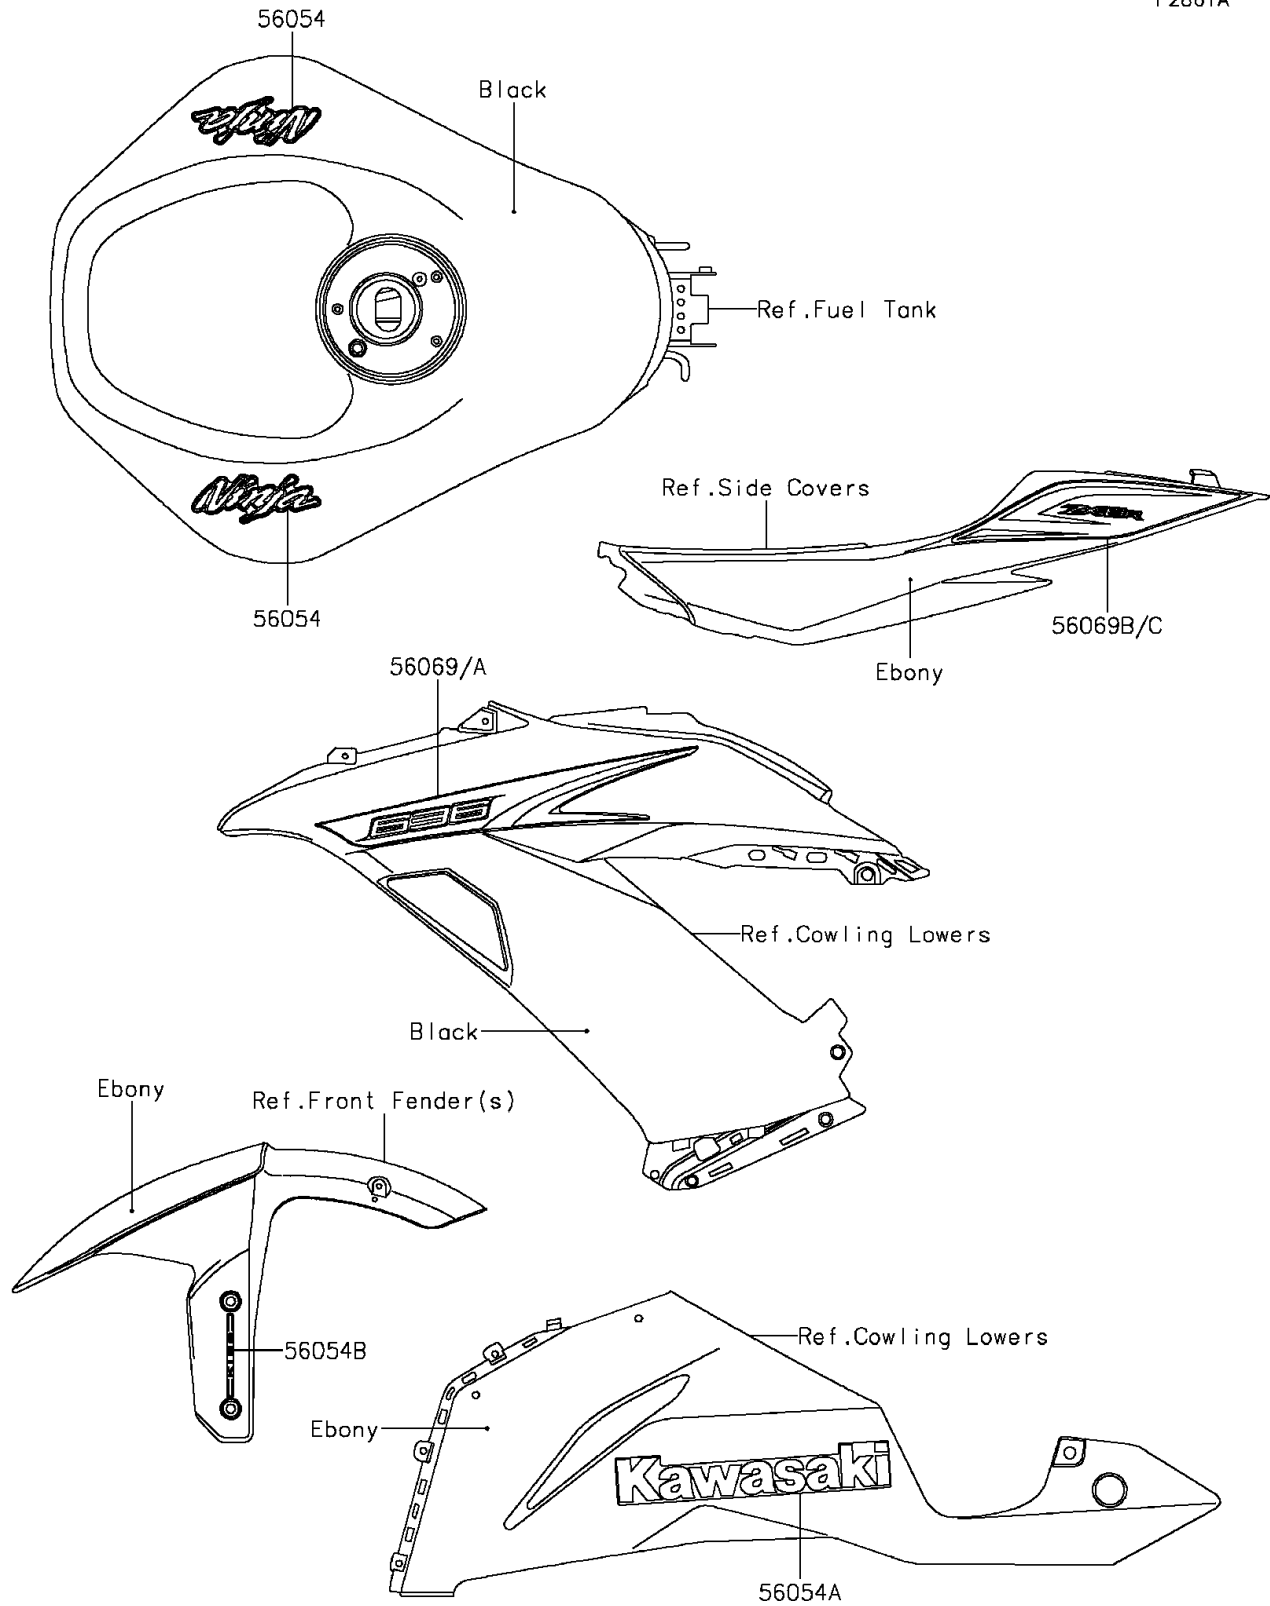

2013 NINJA® ZX™-6R ABS PARTS DIAGRAM

Decals(Black)(FDF)

F2861A

2013 NINJA® ZX™-6R ABS PARTS LIST

Decals(Black)(FDF)

ITEM NAME	PART NUMBER	QUANTITY
MARK,FUEL TANK,NINJA (Ref # 56054)	56054-1124	1
MARK,LWR COWL.,KAWASAKI (Ref # 56054A)	56054-1160	1
MARK,FR FENDER,KIBS (Ref # 56054B)	56054-1218	1
PATTERN,SIDE COWL.,LH (Ref # 56069)	56069-2649	1
PATTERN,SIDE COWL.,RH (Ref # 56069A)	56069-2650	1
PATTERN,TAIL COVER,LH (Ref # 56069B)	56069-2651	1
PATTERN,TAIL COVER,RH (Ref # 56069C)	56069-2652	1