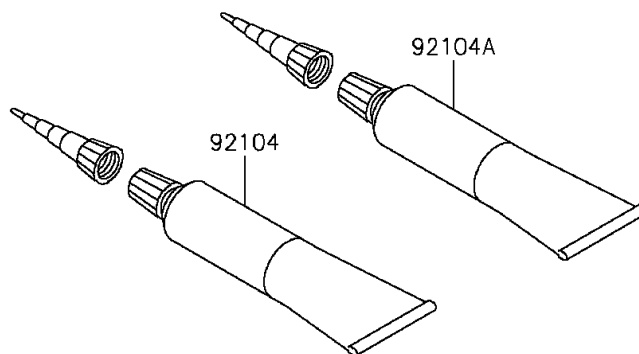

## 2013 NINJA® ZX™-6R ABS PARTS DIAGRAM

Owner's Tools

F2810

## 2013 NINJA® ZX™-6R ABS PARTS LIST

Owner's Tools

| ITEM NAME                                  | PART NUMBER | QUANTITY |
|--|-------------|----------|
| TOOL-KIT (Ref # 56007)                     | 56007-0115  | 1        |
| BAG,TOOL (Ref # 56008)                     | 56008-0036  | 1        |
| GASKET-LIQUID,TB1211F,CLEAR (Ref # 92104)  | 92104-0004  | 1        |
| GASKET-LIQUID,TB1216B,BLACK (Ref # 92104A) | 92104-1064  | 1        |
| GRIP-SCREW DRIVER (Ref # 92106)            | 92106-0004  | 1        |
| TOOL-DRIVER,#2PHILLIPS&SLOT (Ref # 92107)  | 92107-0019  | 1        |
| TOOL-WRENCH,OPEN END,10X12 (Ref # 92110)   | 92110-0564  | 1        |
| TOOL-WRENCH,ALLEN,5MM (Ref # 92110A)       | 92110-0566  | 1        |
| TOOL-WRENCH,ALLEN,4MM (Ref # 92110B)       | 92110-0567  | 1        |
| TOOL-WRENCH,BOX END,32MM (Ref # 92110C)    | 92110-0568  | 1        |
| TOOL-BAR,WRENCH (Ref # 92111)              | 92111-0008  | 1        |
| TOOL-PLIERS (Ref # 92112)                  | 92112-0007  | 1        |
| TOOL-WRENCH,ALLEN,6MM (Ref # 92127)        | 92127-003   | 1        |