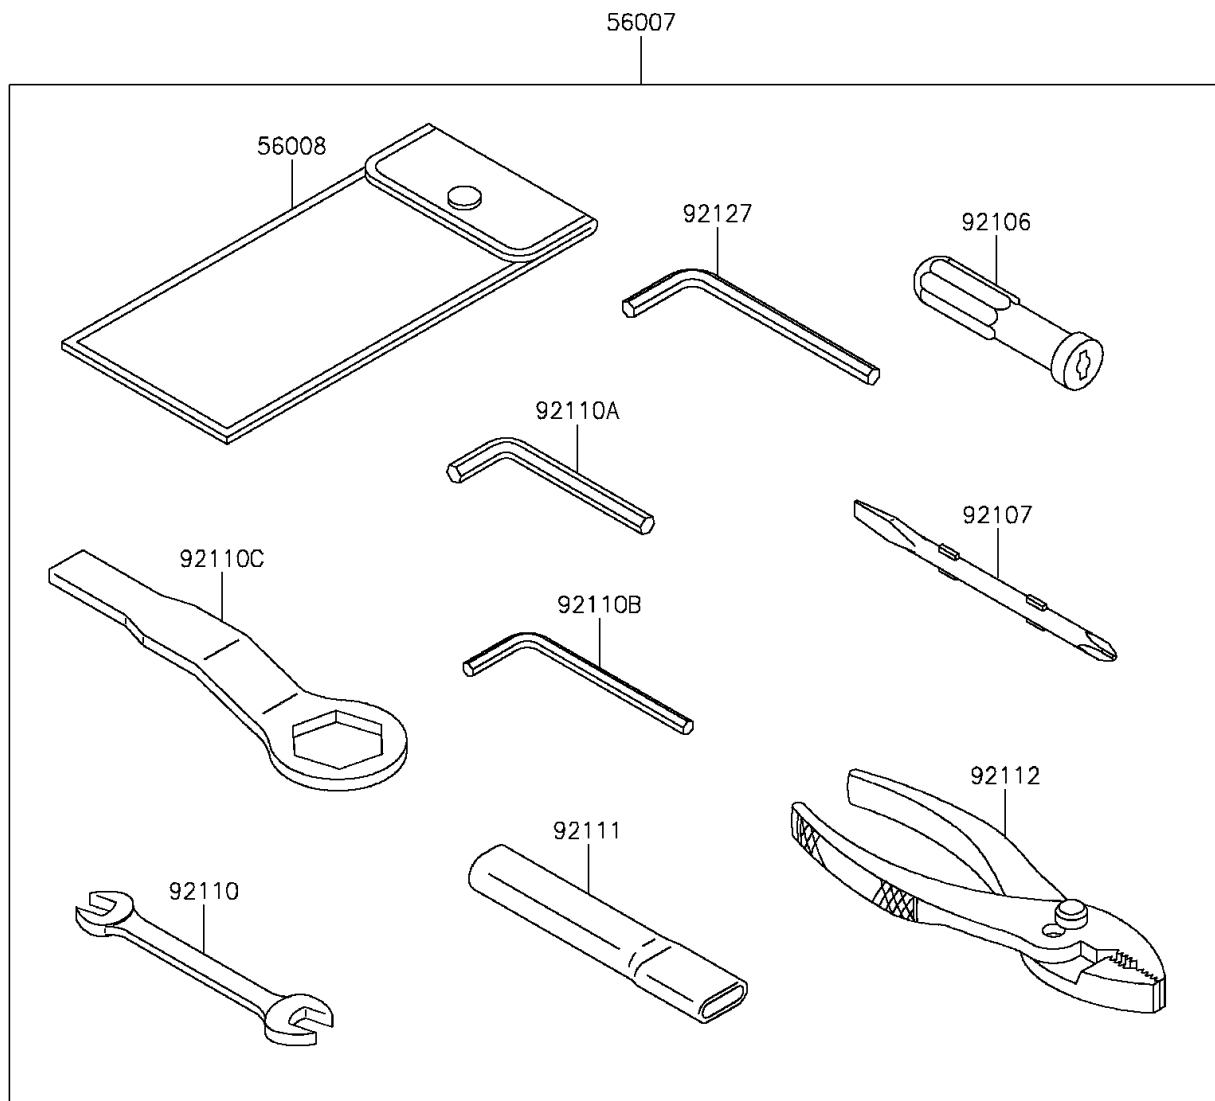

## 2013 NINJA® ZX™-6R ABS PARTS DIAGRAM

Owner's Tools

F2810

## 2013 NINJA® ZX™-6R ABS PARTS LIST

Owner's Tools

| ITEM NAME                                  | PART NUMBER | QUANTITY |
|--|-------------|----------|
| TOOL-KIT (Ref # 56007)                     | 56007-0115  | 1        |
| BAG,TOOL (Ref # 56008)                     | 56008-0036  | 1        |
| GASKET-LIQUID,TB1211F,CLEAR (Ref # 92104)  | 92104-0004  | 1        |
| GASKET-LIQUID,TB1216B,BLACK (Ref # 92104A) | 92104-1064  | 1        |
| GRIP-SCREW DRIVER (Ref # 92106)            | 92106-0004  | 1        |
| TOOL-DRIVER,#2PHILLIPS&SLOT (Ref # 92107)  | 92107-0019  | 1        |
| TOOL-WRENCH,OPEN END,10X12 (Ref # 92110)   | 92110-0564  | 1        |
| TOOL-WRENCH,ALLEN,5MM (Ref # 92110A)       | 92110-0566  | 1        |
| TOOL-WRENCH,ALLEN,4MM (Ref # 92110B)       | 92110-0567  | 1        |
| TOOL-WRENCH,BOX END,32MM (Ref # 92110C)    | 92110-0568  | 1        |
| TOOL-BAR,WRENCH (Ref # 92111)              | 92111-0008  | 1        |
| TOOL-PLIERS (Ref # 92112)                  | 92112-0007  | 1        |
| TOOL-WRENCH,ALLEN,6MM (Ref # 92127)        | 92127-003   | 1        |