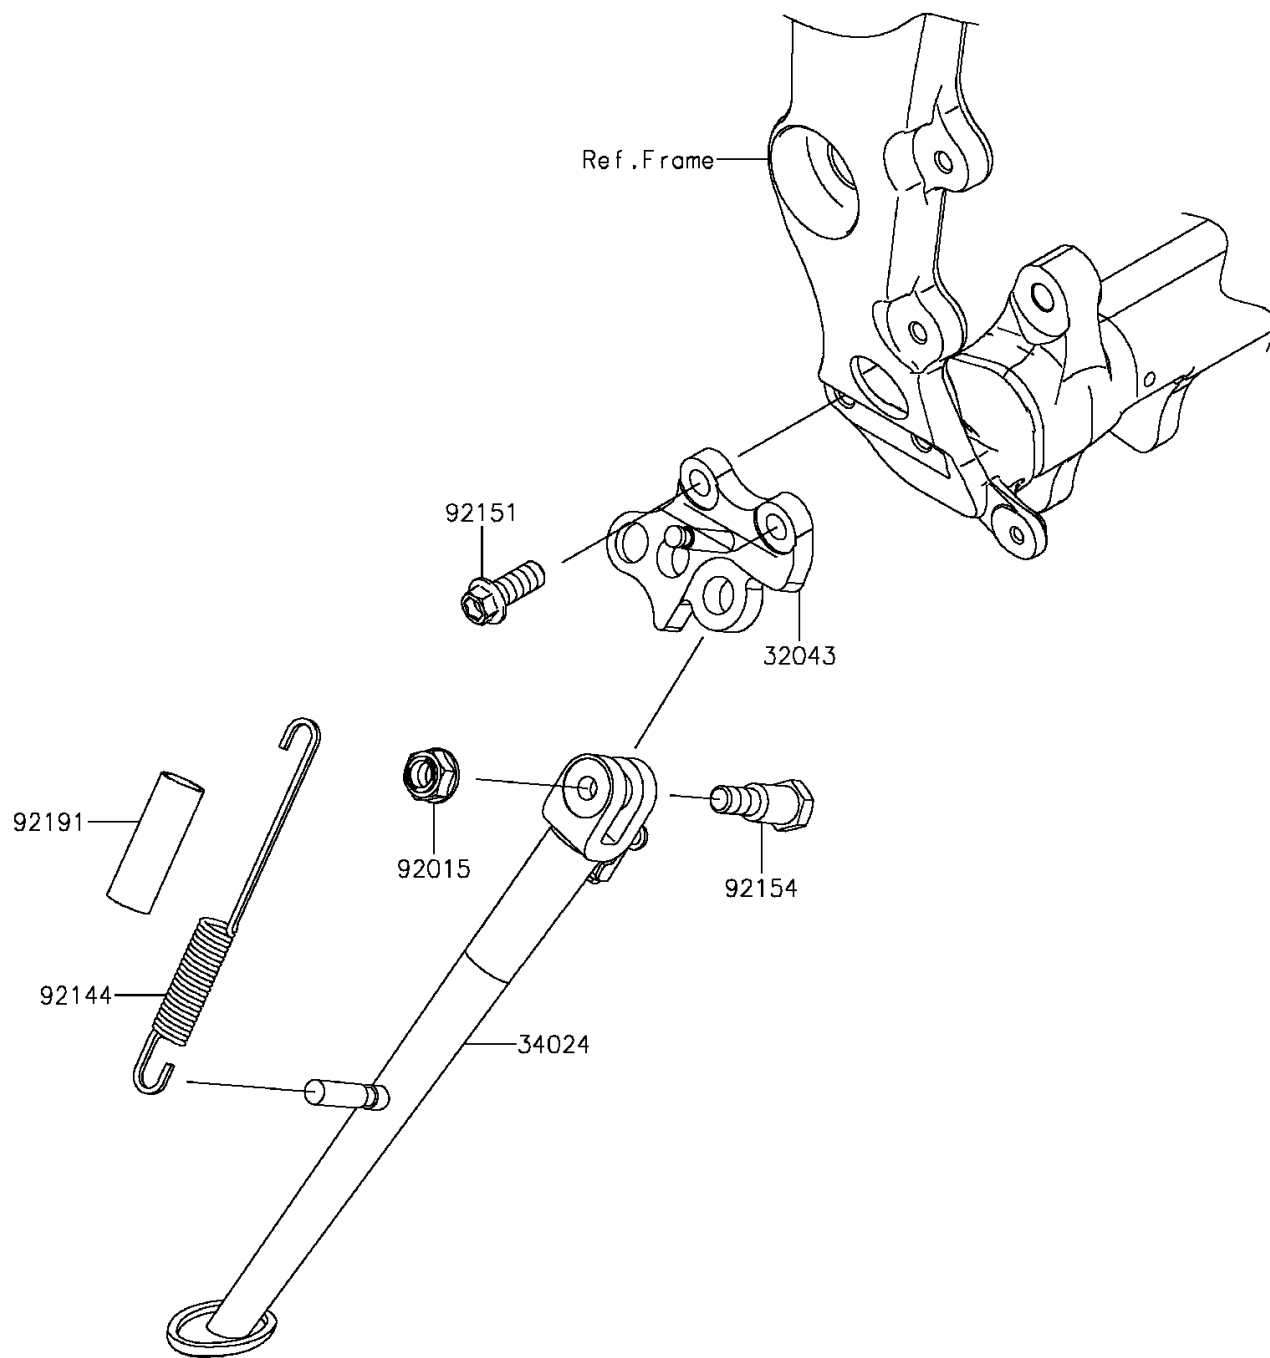

2013 NINJA® ZX™-6R ABS PARTS DIAGRAM

Stand(s)

F2190

2013 NINJA® ZX™-6R ABS PARTS LIST

Stand(s)

ITEM NAME	PART NUMBER	QUANTITY
BRACKET-STAND,F.S.BLACK (Ref # 32043)	32043-0576-18R	1
STAND-SIDE (Ref # 34024)	34024-0115	1
NUT,LOCK,FLANGED,10MM (Ref # 92015)	92015-1717	1
SPRING,SIDE STAND (Ref # 92144)	92144-1818	1
BOLT,FLANGED,10X25 (Ref # 92151)	92151-1802	1
BOLT,10X39 (Ref # 92154)	92154-0971	1
TUBE,13X16X60 (Ref # 92191)	92191-1001	1