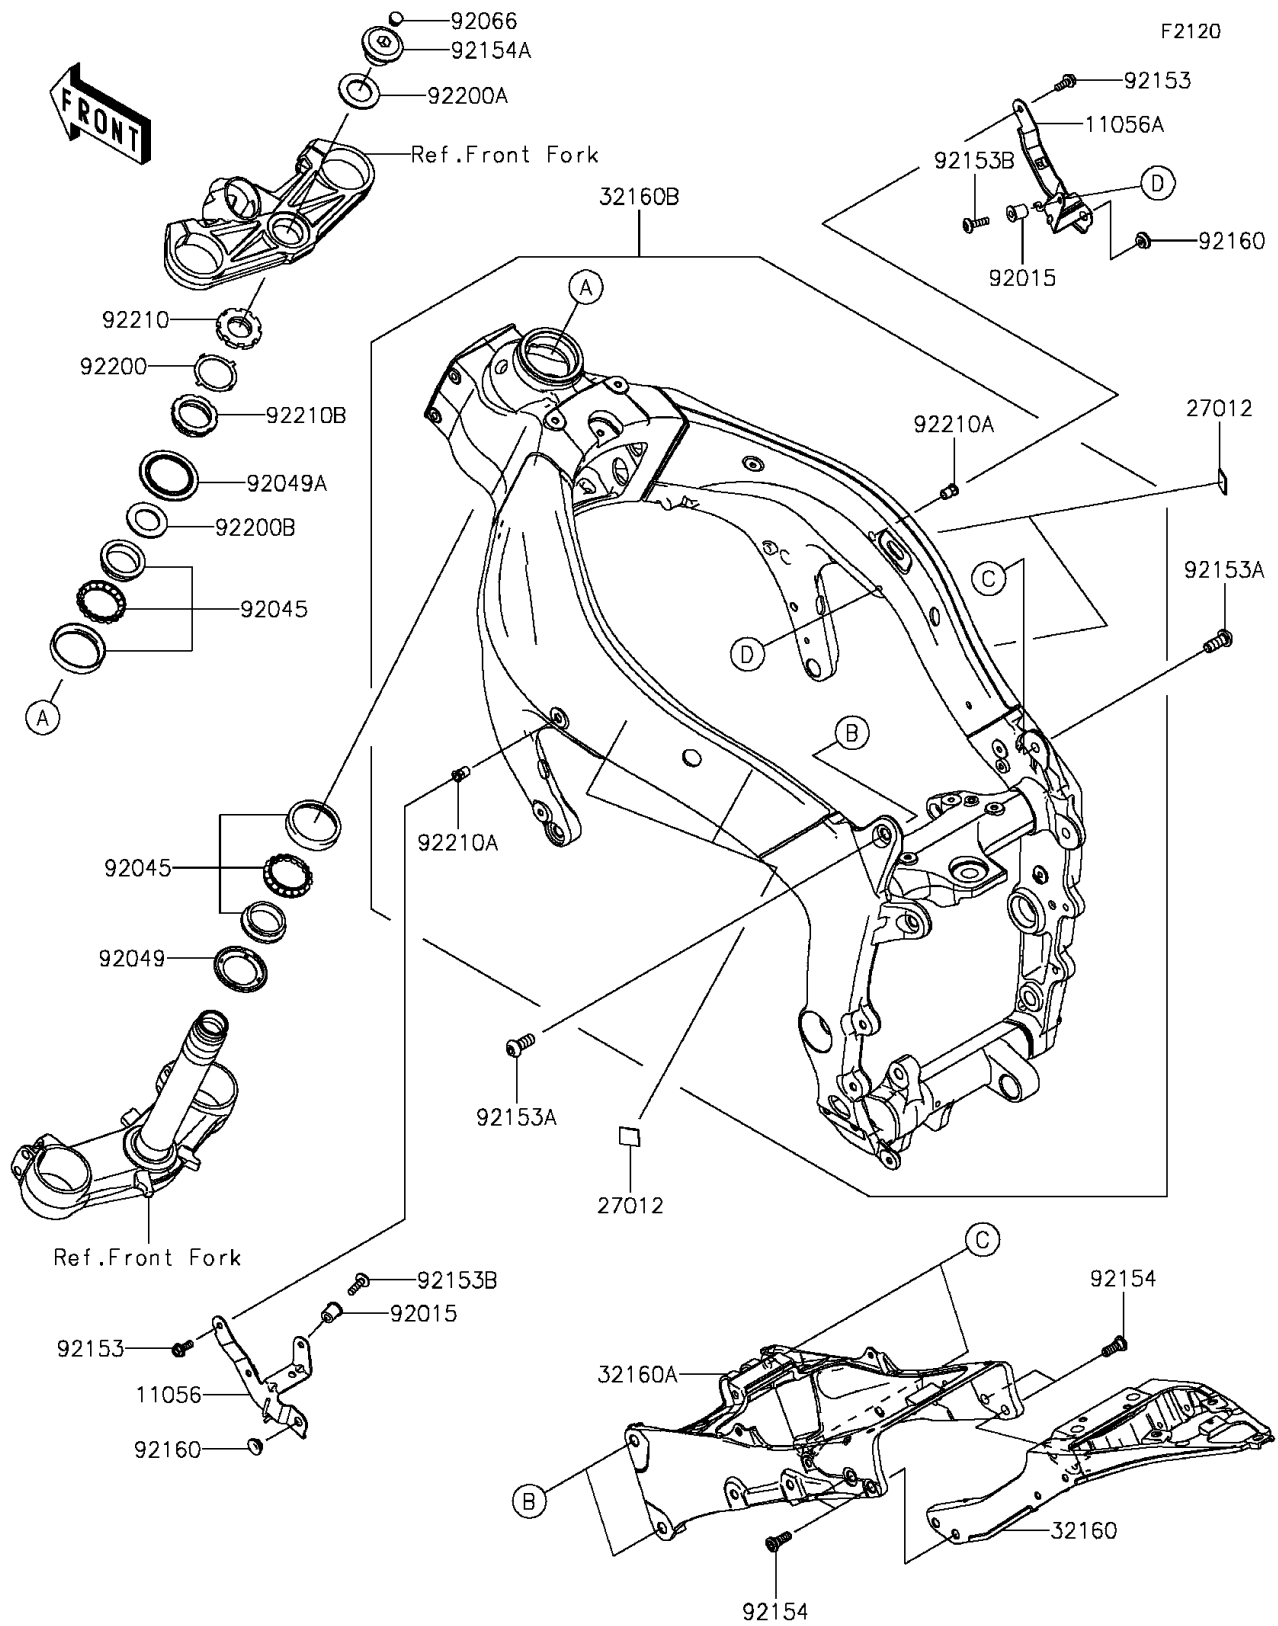

## 2013 NINJA® ZX™-6R ABS PARTS DIAGRAM

Frame

## 2013 NINJA® ZX™-6R ABS PARTS LIST

Frame

ITEM NAME	PART NUMBER	QUANTITY
BRACKET,COWLING,LH (Ref # 11056)	11056-1961	1
BRACKET,COWLING,RH (Ref # 11056A)	11056-2390	1
HOOK,30X30X3.2 (Ref # 27012)	27012-0741	1
FRAME-COMP,RR,RR (Ref # 32160)	32160-0398	1
FRAME-COMP,RR,FR (Ref # 32160A)	32160-0399	1
FRAME-COMP (Ref # 32160B)	32160-0642	1
NUT (Ref # 92015)	92015-1700	1
BEARING-BALL,SF07A17PX1V1 (Ref # 92045)	92045-1384	1
SEAL-OIL,DS35X55X4 (Ref # 92049)	92049-0022	1
SEAL-OIL,43X55.5X8.6 (Ref # 92049A)	92049-0742	1
PLUG (Ref # 92066)	92066-0071	1
BOLT,FLANGED,6X16 (Ref # 92153)	92153-0713	1
BOLT,SOCKET,10X25 (Ref # 92153A)	92153-1136	1
BOLT,SOCKET,6X22 (Ref # 92153B)	92153-1356	1
BOLT,SOCKET,8X23 (Ref # 92154)	92154-0077	1
BOLT,26X18 (Ref # 92154A)	92154-1167	1
DAMPER (Ref # 92160)	92160-1613	1
WASHER (Ref # 92200)	92200-0036	1
WASHER,27X42X2.3 (Ref # 92200A)	92200-0081	1
WASHER,36X47X0.6 (Ref # 92200B)	92200-0862	1
NUT,35MM (Ref # 92210)	92210-0095	1
NUT,6MM (Ref # 92210A)	92210-0099	1
NUT,35MM (Ref # 92210B)	92210-0823	1