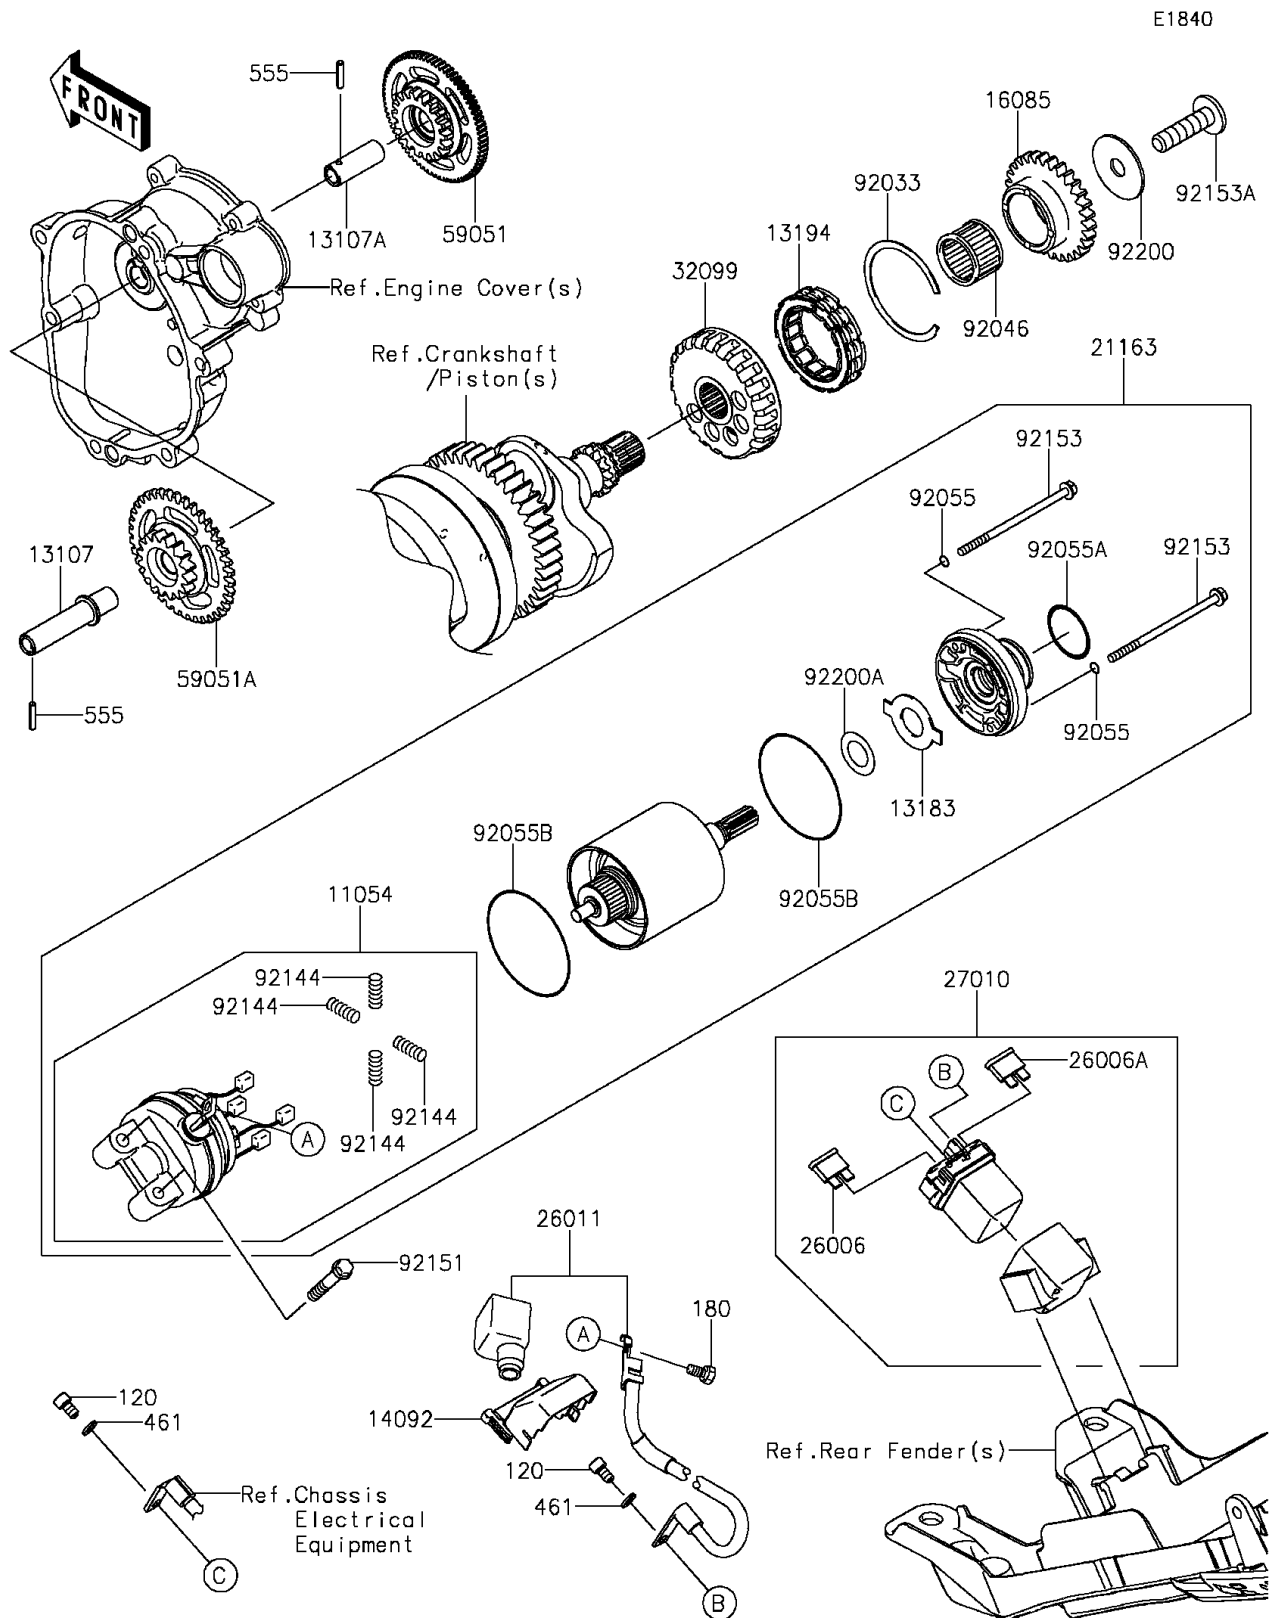

## 2013 NINJA® ZX™-6R ABS PARTS DIAGRAM

Starter Motor

## 2013 NINJA® ZX™-6R ABS PARTS LIST

Starter Motor

ITEM NAME	PART NUMBER	QUANTITY
BOLT-SOCKET,5X10 (Ref # 120)	120CB0510	1
BOLT-UPSET-WS,5X10 (Ref # 180)	180BA0510	1
WASHER-SPRING,5MM (Ref # 461)	461DB0500	1
PIN-SPRING,3X16 (Ref # 555)	555A0316	1
BRACKET (Ref # 11054)	11054-1175	1
SHAFT,ONEWAY CLUTCH SIDE (Ref # 13107)	13107-0168	1
SHAFT,STARTER SIDE (Ref # 13107A)	13107-0174	1
PLATE (Ref # 13183)	13183-1460	1
CLUTCH-ONEWAY (Ref # 13194)	13194-3705	1
COVER (Ref # 14092)	14092-0109	1
GEAR,29T (Ref # 16085)	16085-0101	1
STARTER-ELECTRIC (Ref # 21163)	21163-0734	1
FUSE,MINI BLADE,15A,BLUE (Ref # 26006)	26006-0001	1
FUSE,MINI BLADE,30A,GREEN (Ref # 26006A)	26006-1080	1
WIRE-LEAD (Ref # 26011)	26011-0783	1
SWITCH (Ref # 27010)	27010-0730	1
CASE,STARTER CLUTCH (Ref # 32099)	32099-0026	1
GEAR-SPUR,STARTER SIDE (Ref # 59051)	59051-0094	1
GEAR-SPUR,ONEWAY CLUTCH SIDE (Ref # 59051A)	59051-0728	1
RING-SNAP (Ref # 92033)	92033-3731	1
BEARING-NEEDLE,RS263020 (Ref # 92046)	92046-0004	1
RING-O,STARTER (Ref # 92055)	92055-0013	1
RING-O (Ref # 92055A)	92055-0126	1
RING-O (Ref # 92055B)	92055-1455	1
SPRING,BRUSH (Ref # 92144)	92144-1423	1
BOLT,6X35 (Ref # 92151)	92151-1874	1
BOLT (Ref # 92153)	92153-0405	1
BOLT,TORX,10X38 (Ref # 92153A)	92153-1521	1
WASHER,10.5X37X1.6 (Ref # 92200)	92200-0238	1

## 2013 NINJA® ZX™-6R ABS PARTS LIST

Starter Motor

ITEM NAME	PART NUMBER	QUANTITY
WASHER (Ref # 92200A)	92200-1019	1