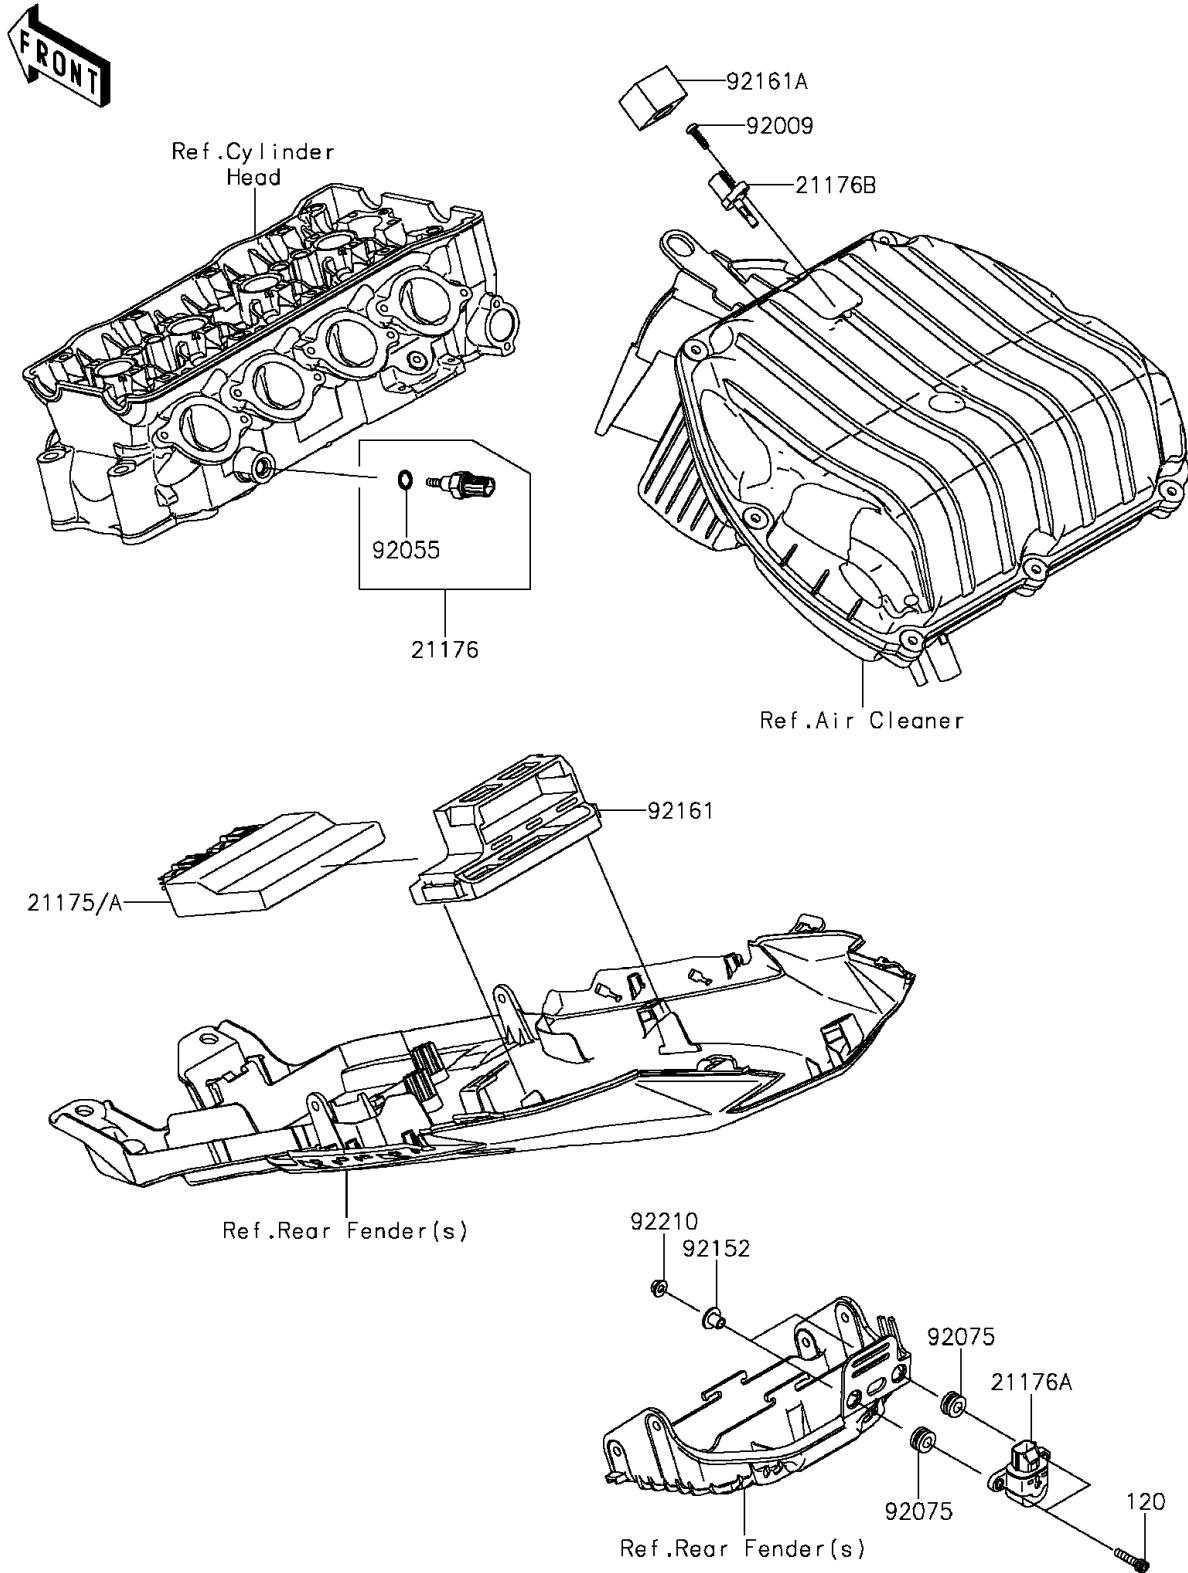

2013 NINJA® ZX™-6R ABS PARTS DIAGRAM

Fuel Injection

E1530

2013 NINJA® ZX™-6R ABS PARTS LIST

Fuel Injection

ITEM NAME	PART NUMBER	QUANTITY
BOLT-SOCKET,5X22 (Ref # 120)	120CB0522	1
SENSOR,WATER TEMP (Ref # 21176)	21176-0009	1
SENSOR,VEHICLE-DOWN (Ref # 21176A)	21176-0026	1
SENSOR,AIR TEMPERATURE (Ref # 21176B)	21176-0048	1
SCREW,TAPPING,5X16 (Ref # 92009)	92009-1984	1
RING-O,9.5X1.9 (Ref # 92055)	92055-0016	1
DAMPER (Ref # 92075)	92075-1912	1
COLLAR (Ref # 92152)	92152-0134	1
DAMPER (Ref # 92161)	92161-0356	1
DAMPER (Ref # 92161A)	92161-1525	1
NUT,FLANGED,5MM (Ref # 92210)	92210-0007	1
CONTROL UNIT-ELECTRONIC (Ref # 21175)	21175-0810	1
CONTROL UNIT-ELECTRONIC (Ref # 21175A)	21175-0812	1